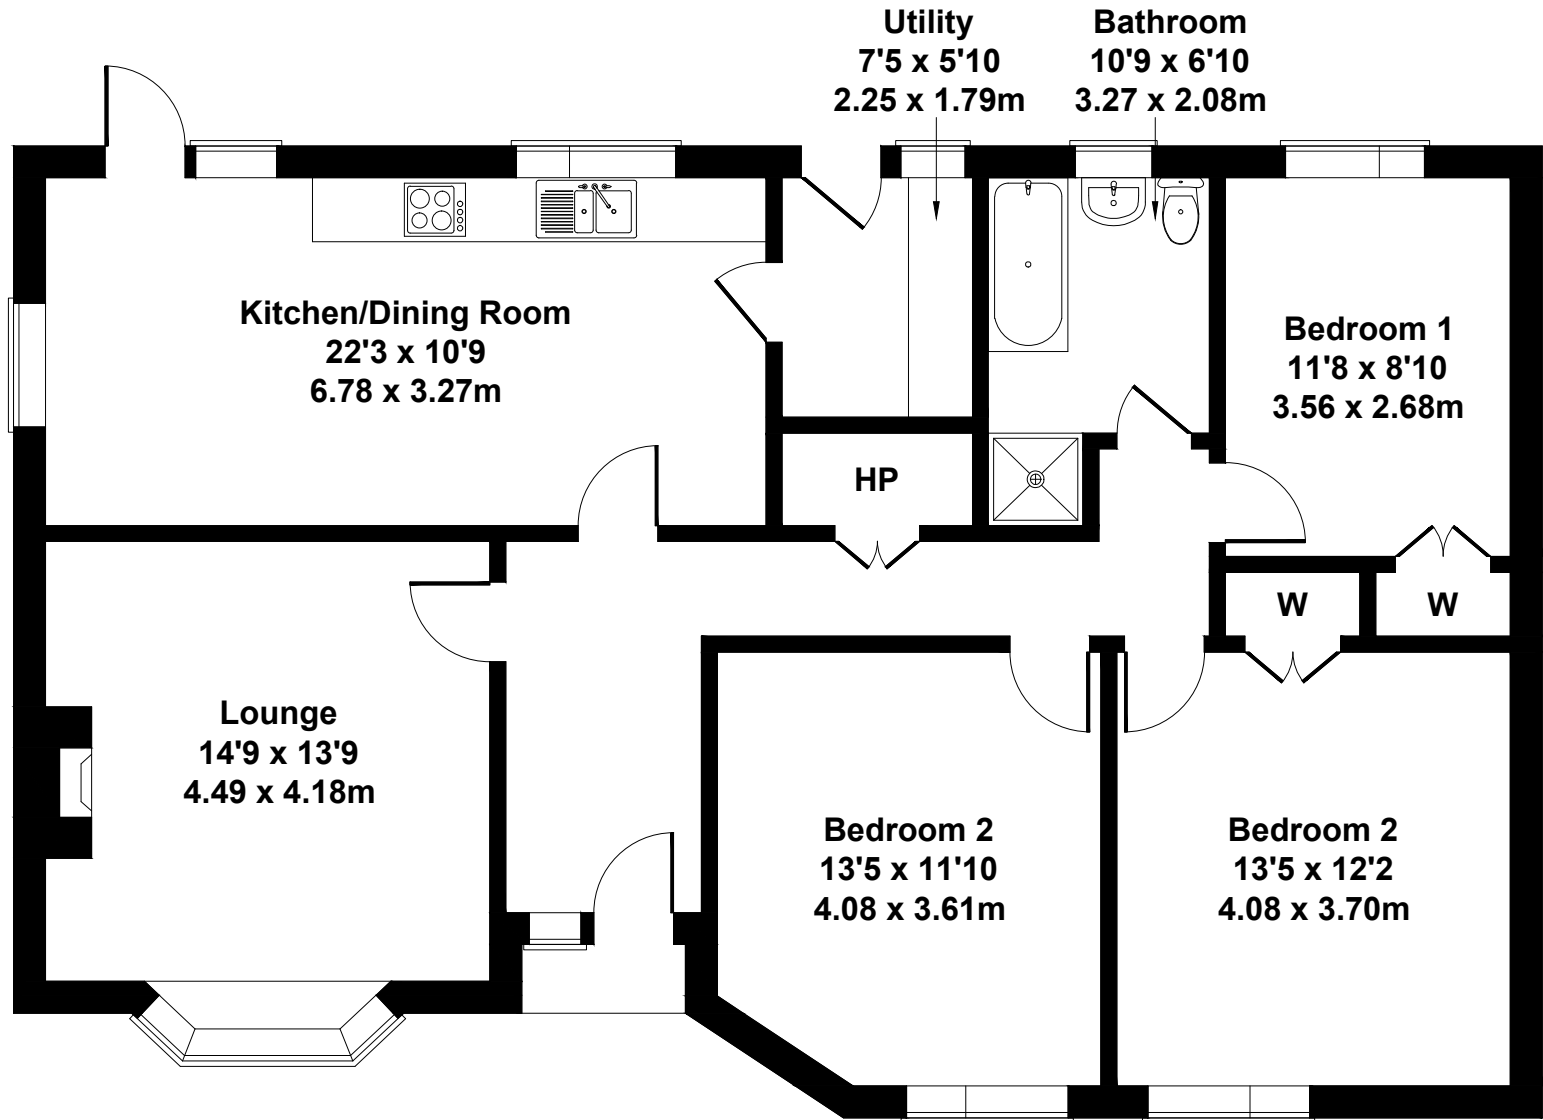

# 47 Shanlieve Court Hilltown Newry BT34 5YP

Approximate Gross Internal Area  
1184 sq ft - 110 sq m

Not to Scale. Produced by The Plan Portal 2025  
For Illustrative Purposes Only.