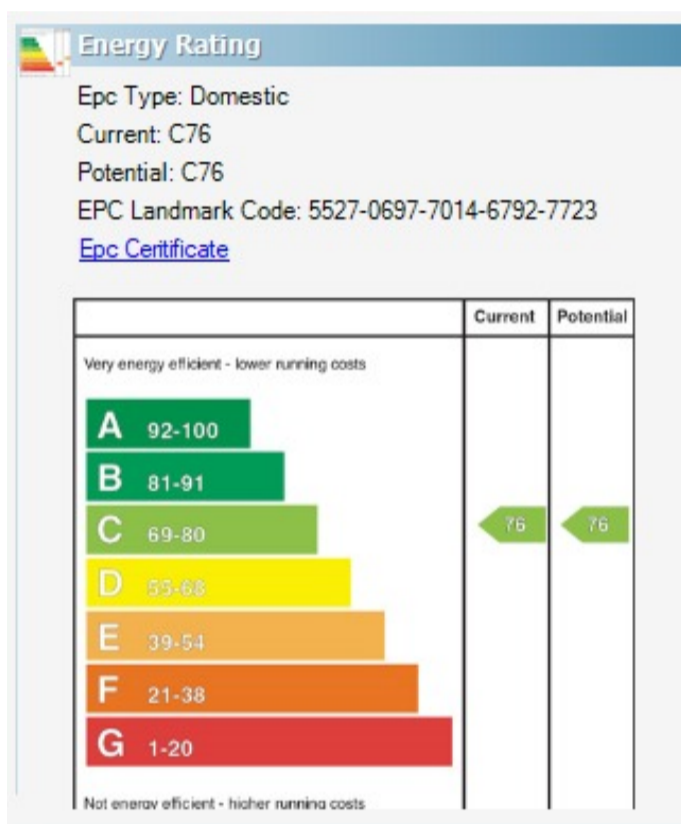

Location:

From the Lisburn Road follow onto Upper Lisburn Road heading out of the city and Park Royal is on the right hand side opposite Creightons Garage.

This spacious, fourth floor apartment is just off the Upper Lisburn Road and close to many local amenities including; trendy bars, restaurants, shops and public transport.