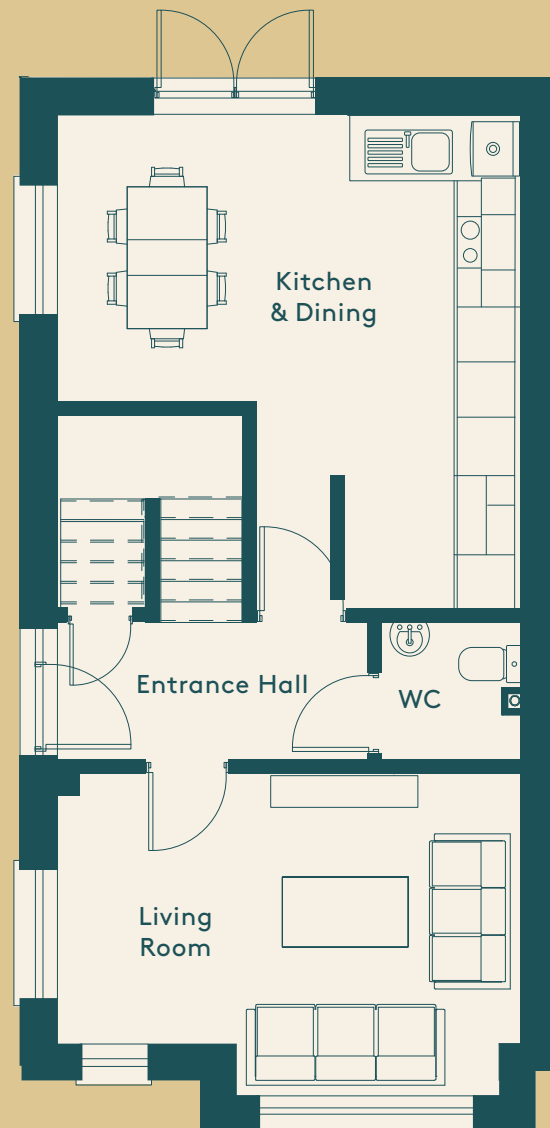

3 - BEDROOM END TERRACE (SIDE ENTRANCE)

120 sq.m / 1,292 sq.ft (approx)

GROUND FLOOR

FIRST FLOOR

SECOND FLOOR