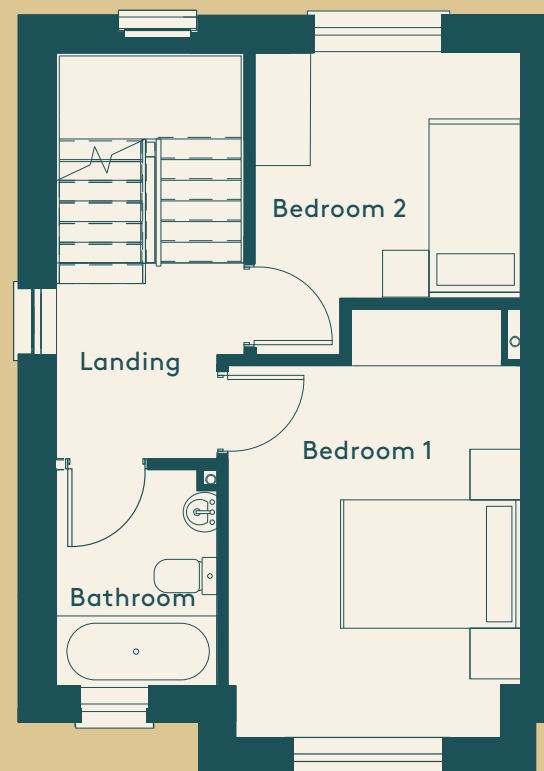

3 - BEDROOM END TERRACE (SIDE ENTRANCE)

120 sq.m / 1,292 sq.ft (approx)

GROUND FLOOR

FIRST FLOOR

SECOND FLOOR