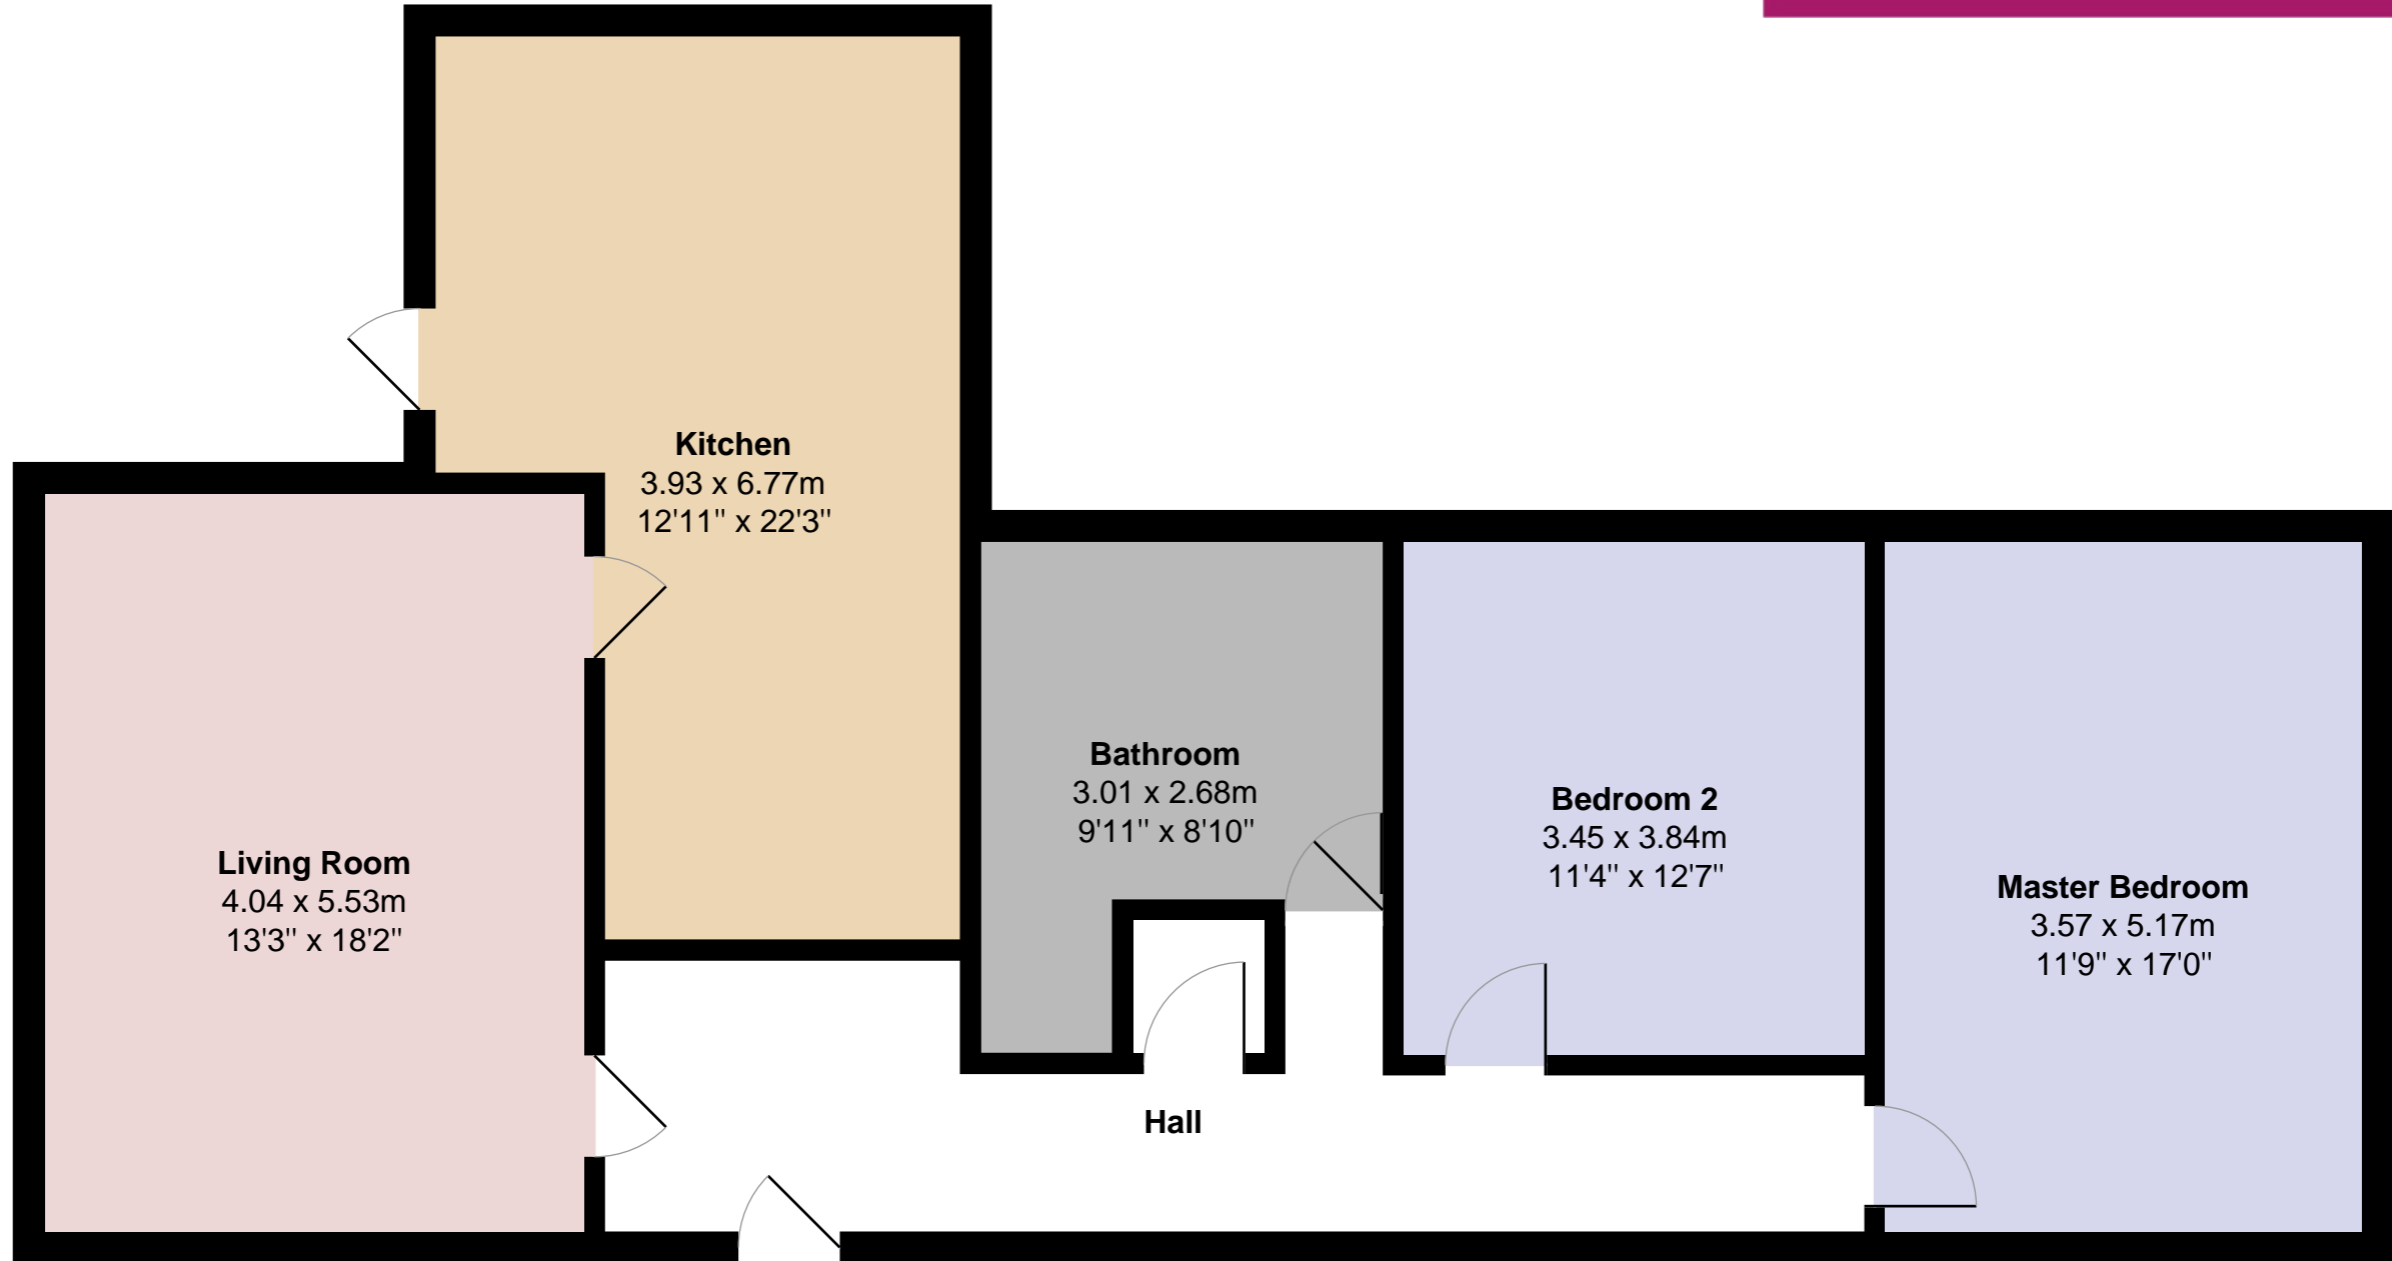

147, Harbour Road, Kilkeel, Magheramurphy, BT34 4AU

Total Area: 105.8 m² ... 1138 ft²

All measurements are approximate and for display purposes only