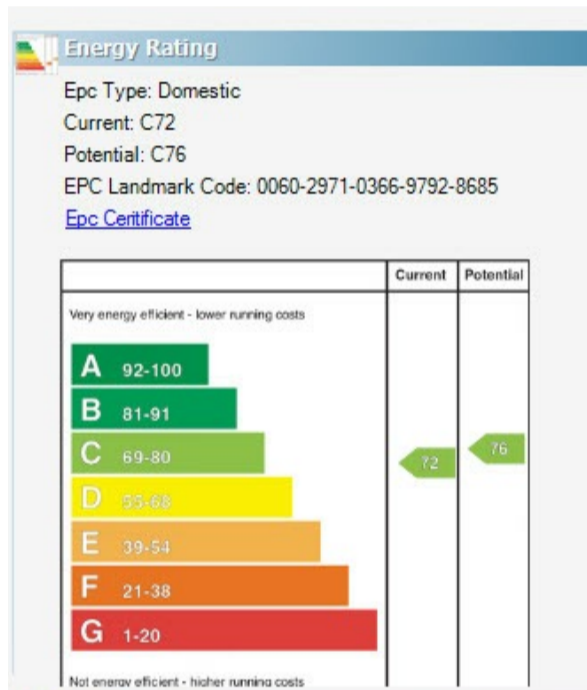

Location:

Situated off Windsor Avenue on the left hand side heading towards the Malone Road.

Available 5th November 2021, this second floor recently re-decorated apartment is situated off the Malone Road. The apartment is well presented throughout and offers bright accommodation for prospective tenants.