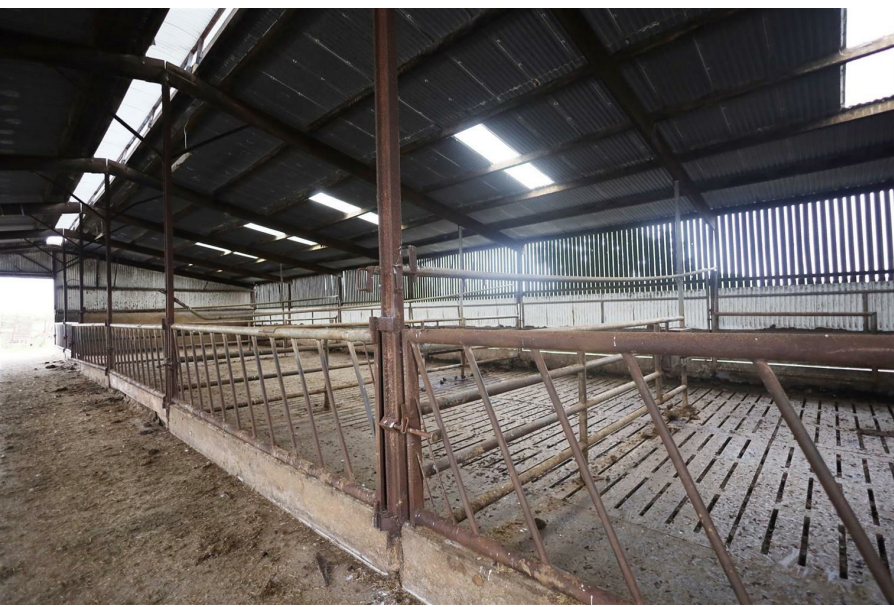

Graigue Upper Nenagh Co. Tipperary

The farmyard includes a 6 bay slatted shed double on one side with feed rails on both side and centre feed passage, hay shed, silage pit, excellent handling facilities, and a reliable well water supply throughout.

FEATURES

- Long-Term 6-Year Lease
- Prime permanent pasture
- Well-fenced for cattle
- Farmyard with agricultural buildings
- Cattle handling facilities
- Well water supply

ENTITLEMENTS

The lands are available with entitlements.