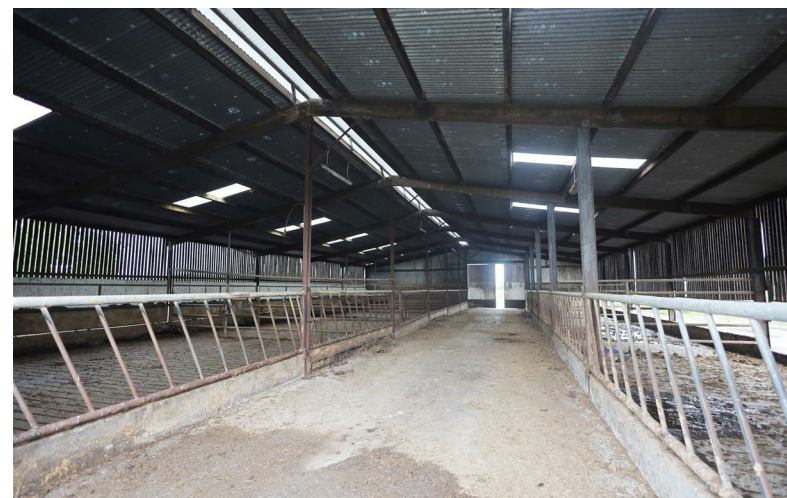

Graigue Upper Nenagh Co. Tipperary

The farmyard includes a 6 bay slatted shed double on one side with feed rails on both side and centre feed passage, hay shed, silage pit, excellent handling facilities, and a reliable well water supply throughout.

FEATURES

- Long-Term 6-Year Lease
- Prime permanent pasture
- Well-fenced for cattle
- Farmyard with agricultural buildings
- Cattle handling facilities
- Well water supply

ENTITLEMENTS

The lands are available with entitlements.