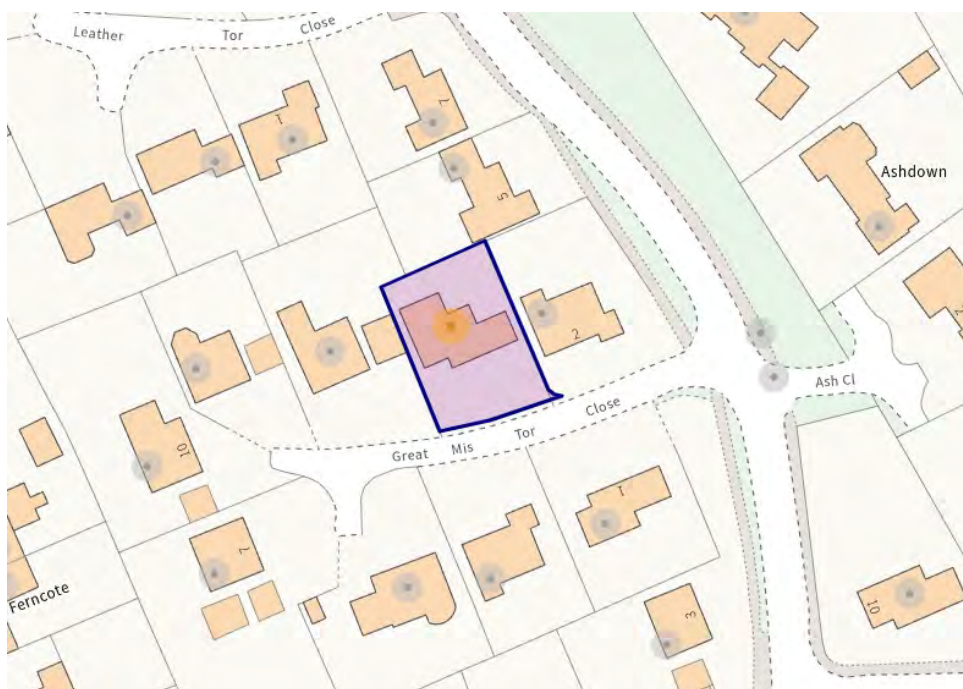

Changing Lifestyles

Yelverton has a useful selection of shops, including the Coop supermarket, doctors, Dentist, delicatessen, hairdressers, garage, and hotel. The ancient stannary town of Tavistock is around 6 miles to the north, with the historic naval port of Plymouth about 10 miles to the south. Yelverton has regular bus services to both Tavistock and Plymouth, where the national rail network provides connections to London and countless other destinations. Plymouth also has cross-channel ferry services to both France and Spain.

Sporting and Leisure facilities throughout the region are excellent – the Cornish beaches are within striking distance, and with Dartmoor National Park extending to over 300 square miles of stunning open countryside, there is plenty for the outdoor enthusiast to find. Sailing and other water sports are available within the Tamar and Tavy estuaries, and there are golf courses at Yelverton and Tavistock with numerous others throughout the region. There are also opportunities to fish by arrangement on the rivers Tamar, Tavy and Walkham.

Please do not hesitate to contact the team at Bond Oxborough Phillips Sales & Lettings on **01822 600700** for more information or to arrange an accompanied viewing on this property.

Scan here for our Virtual Tour: