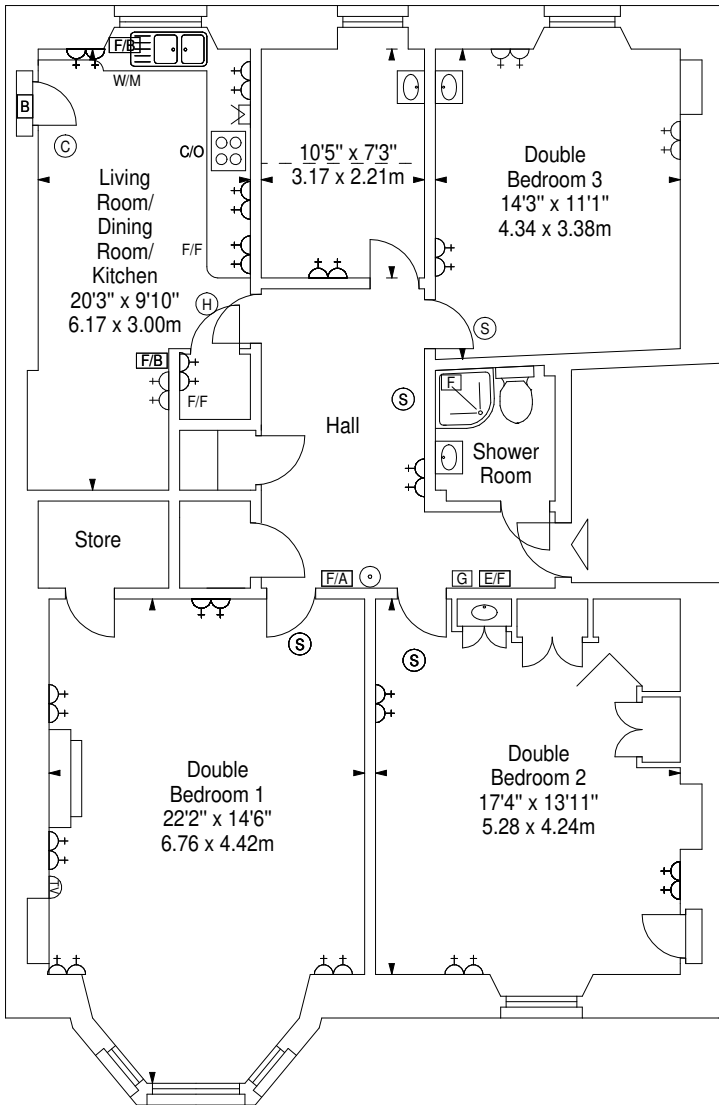

**37 1F1 Gillespie Crescent,
Edinburgh, EH10 4HX**

Approx. Gross Internal Area
1253 Sq Ft - 116.40 Sq M
For identification only. Not to scale.
© SquareFoot 2023

Lengths of : Sink 100cm
Hob 0.53cm
Kitchen Worktops Length : 3.73m
Number of Sockets : 39
Number of Cupboards : 15

First Floor

Key :-

Spur For Low Level Socket -	
Low Level Single Socket -	
Single Socket -	
Double Socket -	
Triple Socket -	
Fourble Socket -	
Cooker Switch + Single Socket -	
Shaver Socket -	
Smoke Detector -	
Carbon Monoxide Detector -	
Heat Detector -	
Boiler -	
Electricity Fuseboard -	
Gas Mains Inlet -	
Electricity Meter -	
Extractor Fan -	
Extractor Fan Duct Routes -	
Fire Extinguisher -	
Dish Washer -	
Cooker/ Oven -	
Fridge/ Freezer -	
Tumble Dryer -	
Washing Machine -	
Television -	
Telephone -	
Fire Alarm Panel -	
Fire Blanket -	
Fire Action Plan -	
Fire Alarm Sounder -	
Log Book & Fire Action Notice -	
Emergency Light -	
Fire Exit Sign -	