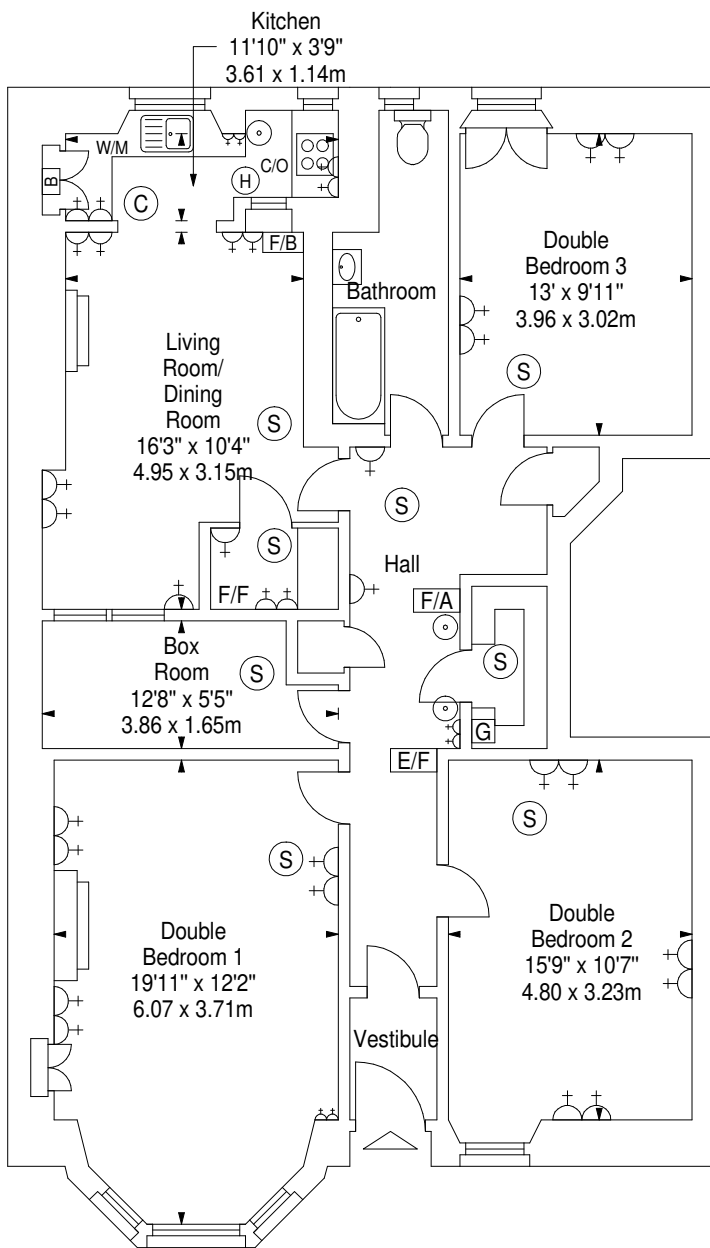

66 Spottiswoode Street,  
Edinburgh, EH9 1DH

Approx. Gross Internal Area  
1160 Sq Ft - 107.76 Sq M  
For identification only. Not to scale.  
© SquareFoot 2023

Lengths of : Sink 0.76m  
Hob 0.61m  
Kitchen Worktops Length : 3.84m  
Number of Sockets : 36  
Number of Cupboards : 14

Ground Floor

Key :-

Spur For Low Level Socket -	
Low Level Single Socket -	LL
Single Socket -	
Double Socket -	
Triple Socket -	
Fourble Socket -	
Cooker Switch + Single Socket -	
Shaver Socket -	SH
Smoke Detector -	(S)
Carbon Monoxide Detector -	(C)
Heat Detector -	(H)
Boiler -	(B)
Electricity Fuseboard -	(E/F)
Gas Mains Inlet -	(G)
Electricity Meter -	(E)
Extractor Fan -	(F)
Extractor Fan Duct Routes -	- - - -
Fire Extinguisher -	
Dish Washer -	D/W
Cooker/ Oven -	C/O
Fridge/ Freezer -	F/F
Tumble Dryer -	T/D
Washing Machine -	W/M
Television -	(TV)
Telephone -	(T)
Fire Alarm Panel -	(F/P)
Fire Blanket -	(F/B)
Fire Action Plan -	(F/A)
Fire Alarm Sounder -	(A)
Log Book & Fire Action Notice -	L/B
Emergency Light -	EL
Fire Exit Sign -	