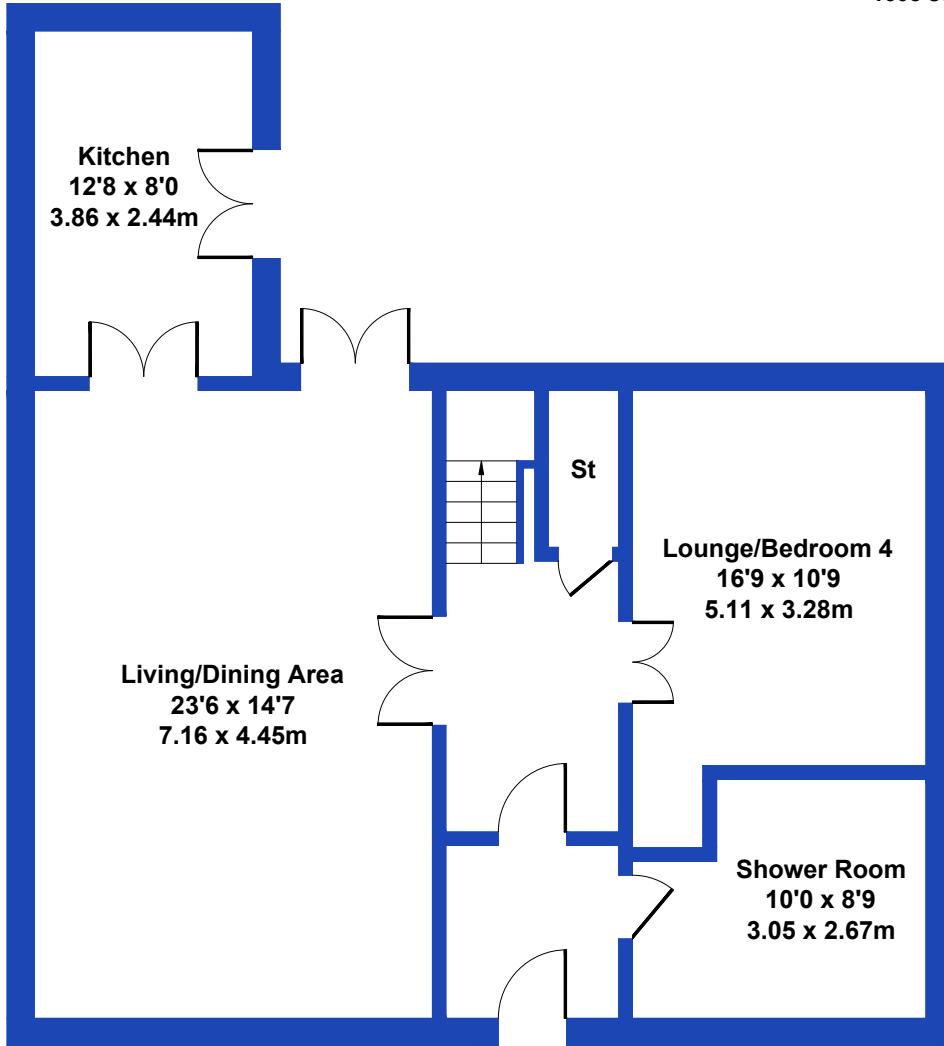

11 Lough Erne Golf Village, Lough Erne Resort, Enniskillen

Approximate Gross Internal Area

1608 sq ft - 149 sq m

GROUND FLOOR

FIRST FLOOR

Not to Scale. Produced by The Plan Portal 2024
For Illustrative Purposes Only.