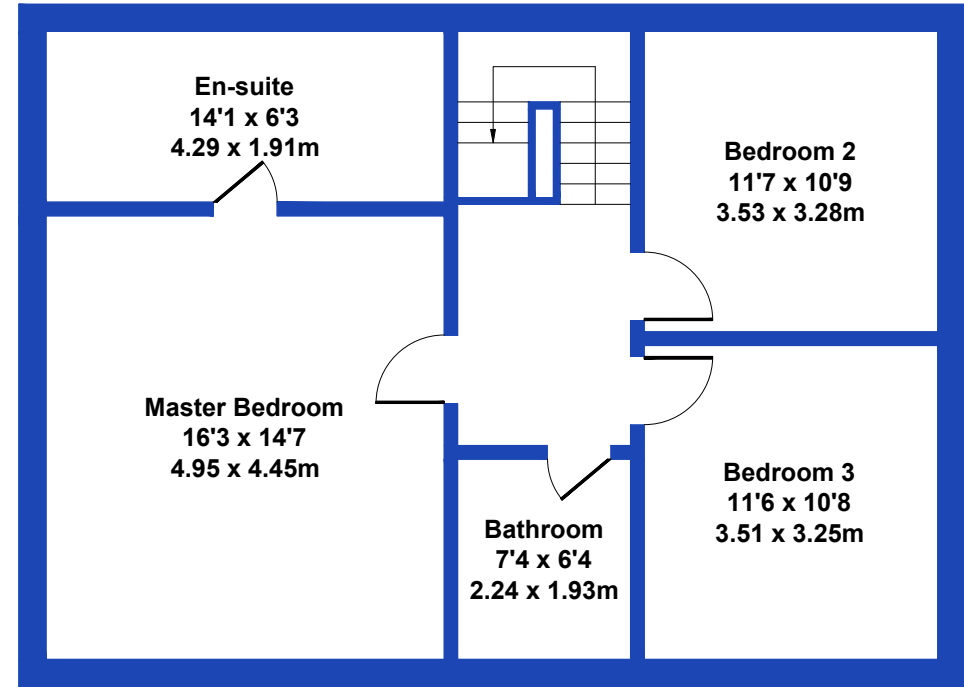

11 Lough Erne Golf Village, Lough Erne Resort, Enniskillen

Approximate Gross Internal Area

1608 sq ft - 149 sq m

GROUND FLOOR

FIRST FLOOR

Not to Scale. Produced by The Plan Portal 2024
For Illustrative Purposes Only.