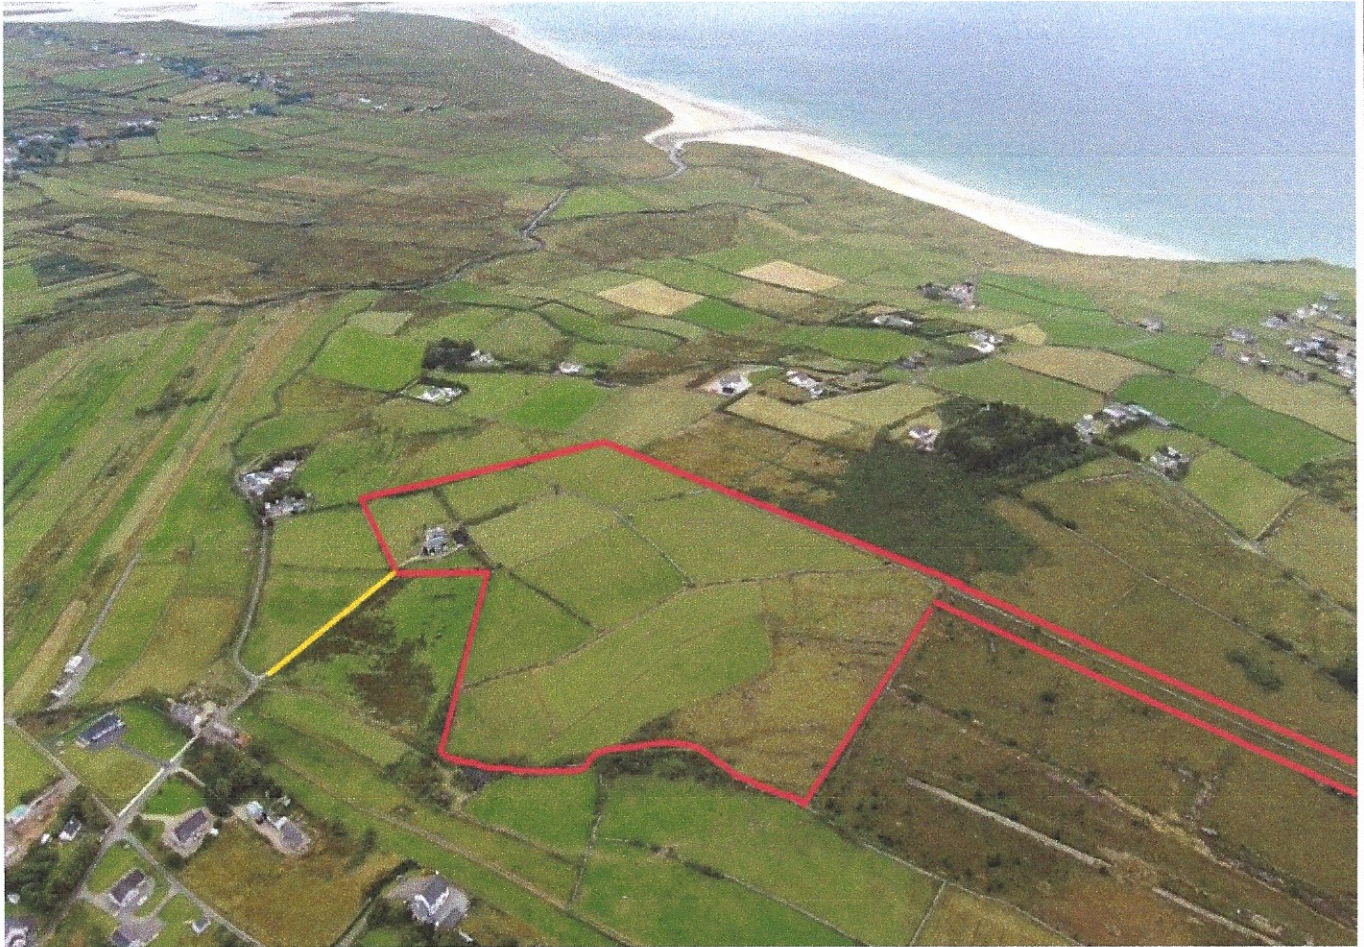

## ERRAROOEY BEG, FALCARRAGH, CO. DONEGAL

### c.23.95 Acre Farm with Sheds

We have been instructed by the registered owner to offer for sale by private treaty c.23.95-acre farm at Errarooey Beg, Falcarragh. This medium sized holding is mainly good grazing and has stunning views from all parts of the farm. The farm has the benefit of 3 bay slatted sheds with various outhouses, a cattle crush and silage pit.