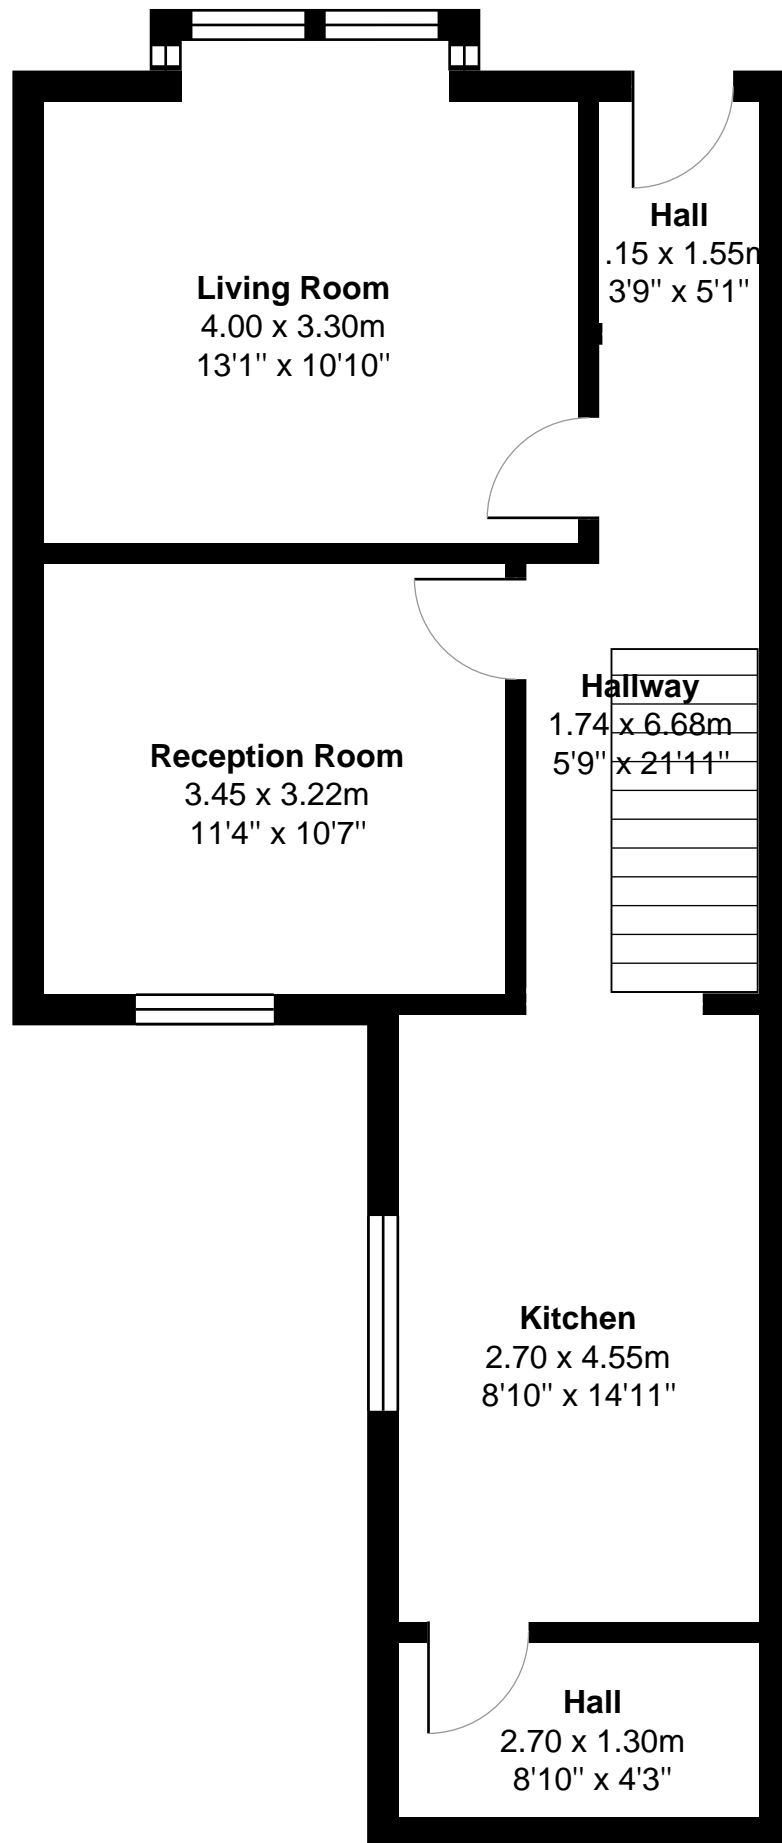

8, Westland Terrace, BT48 9JD

Total Area: 111.0 m² ... 1195 ft²

All measurements are approximate and for display purposes only