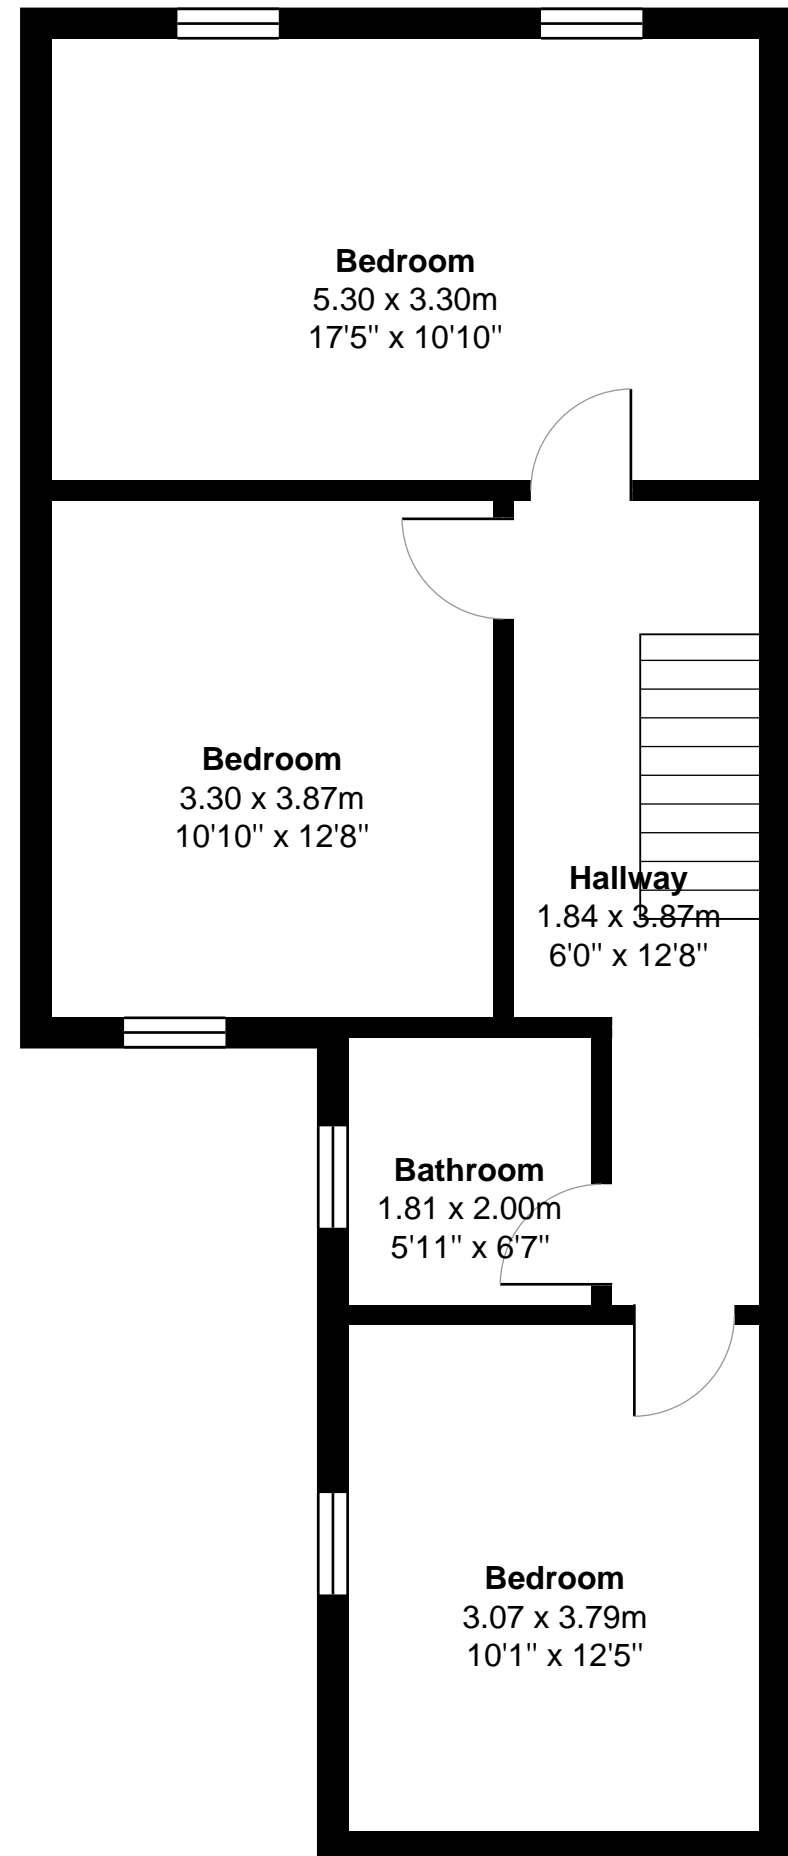

8, Westland Terrace, BT48 9JD

Total Area: 111.0 m² ... 1195 ft²

All measurements are approximate and for display purposes only