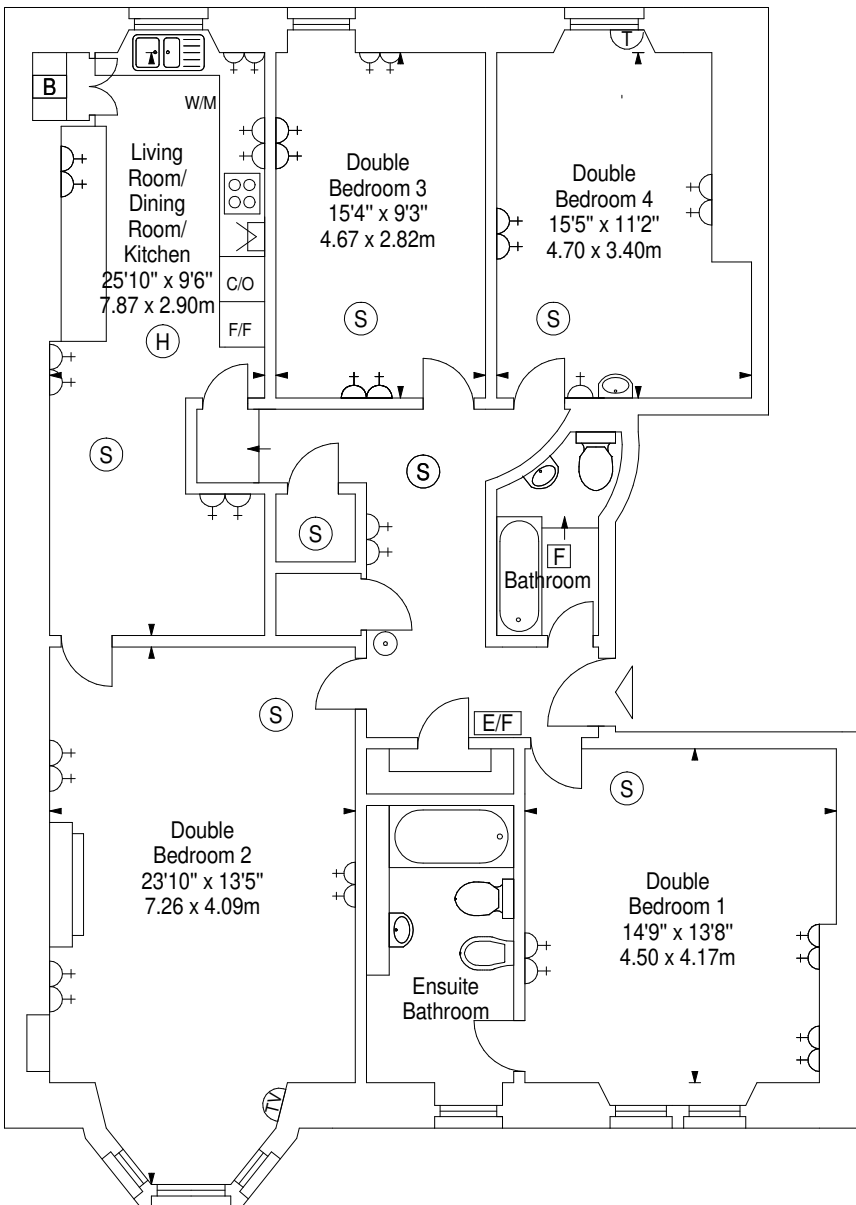

**21 2F1 Warrender Park Terrace,
Edinburgh, EH9 1EF**

Approx. Gross Internal Area
1394 Sq Ft - 129.50 Sq M
For identification only. Not to scale.
© SquareFoot 2023

Lengths of : Sink 91cm
Hob 58cm
Kitchen Worktops Length : 7.01m
Number of Sockets : 35
Number of Cupboards : 23

Second Floor

Key :-

Spur For Low Level Socket -	
Low Level Single Socket -	
Single Socket -	
Double Socket -	
Triple Socket -	
Fourble Socket -	
Cooker Switch + Single Socket -	
Shaver Socket -	
Smoke Detector -	
Carbon Monoxide Detector -	
Heat Detector -	
Boiler -	
Electricity Fuseboard -	
Gas Mains Inlet -	
Electricity Meter -	
Extractor Fan -	
Extractor Fan Duct Routes -	
Fire Extinguisher -	
Dish Washer -	
Cooker/ Oven -	
Fridge/ Freezer -	
Tumble Dryer -	
Washing Machine -	
Television -	
Telephone -	
Fire Alarm Panel -	
Fire Blanket -	
Fire Action Plan -	
Fire Alarm Sounder -	
Log Book & Fire Action Notice -	
Emergency Light -	
Fire Exit Sign -	