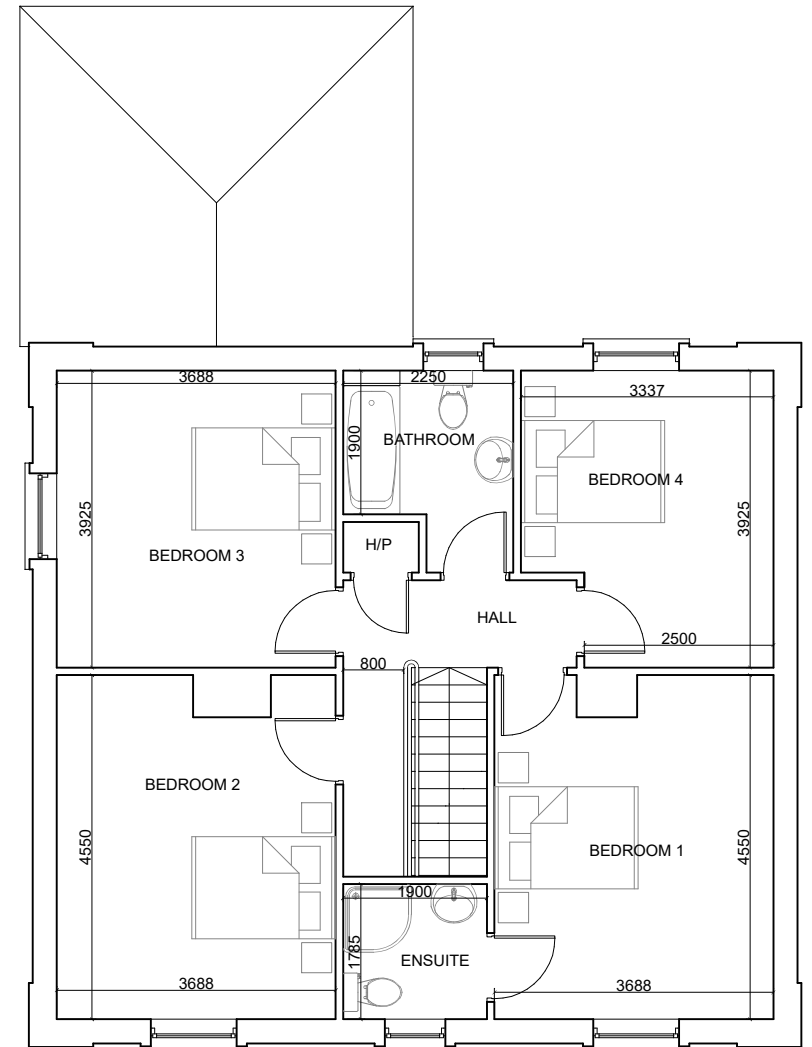

HT2

GROUND FLOOR PLAN

Total Floor Area - 183m² / 1970 sqft

FIRST FLOOR PLAN