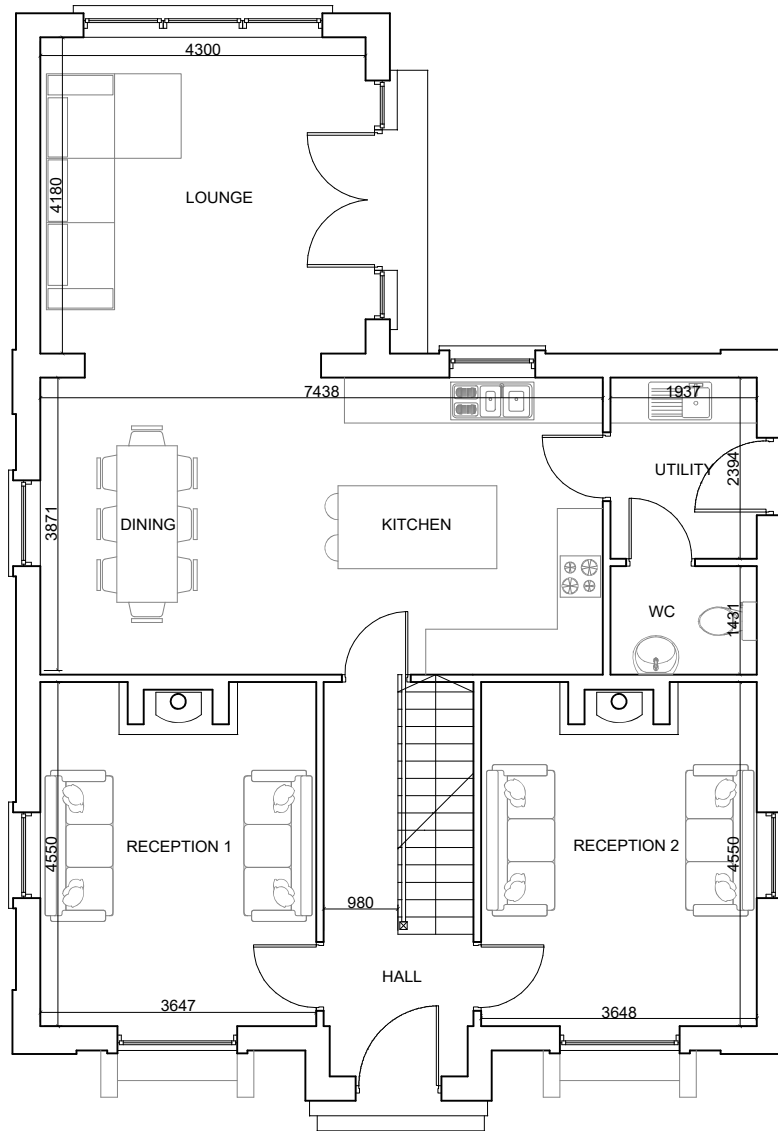

HT2

GROUND FLOOR PLAN

Total Floor Area - 183m² / 1970 sqft

FIRST FLOOR PLAN