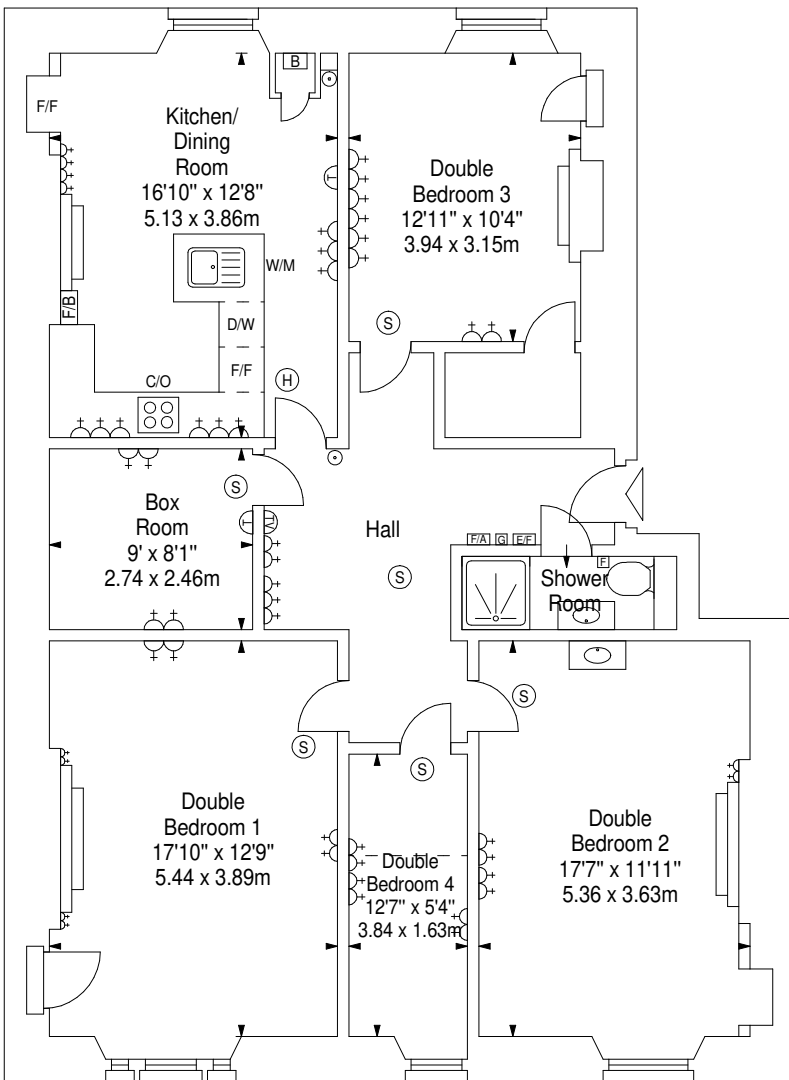

94 F2 Lothian Road,
Edinburgh, EH3 9EE

Approx. Gross Internal Area
1209 Sq Ft - 112.32 Sq M
For identification only. Not to scale.
© SquareFoot 2023

Lengths of : Sink 76cm
Hob 61cm
Kitchen Worktops Length : 4.65m
Number of Sockets : 50
Number of Cupboards : 16

First Floor

Key :-

Spur For Low Level Socket -	
Low Level Single Socket -	
Single Socket -	
Double Socket -	
Triple Socket -	
Fourble Socket -	
Cooker Switch + Single Socket -	
Shaver Socket -	
Smoke Detector -	
Carbon Monoxide Detector -	
Heat Detector -	
Boiler -	
Electricity Fuseboard -	
Gas Mains Inlet -	
Electricity Meter -	
Extractor Fan -	
Extractor Fan Duct Routes -	
Fire Extinguisher -	
Dish Washer -	
Cooker/ Oven -	
Fridge/ Freezer -	
Tumble Dryer -	
Washing Machine -	
Television -	
Telephone -	
Fire Alarm Panel -	
Fire Blanket -	
Fire Action Plan -	
Fire Alarm Sounder -	
Log Book & Fire Action Notice -	
Emergency Light -	
Fire Exit Sign -	