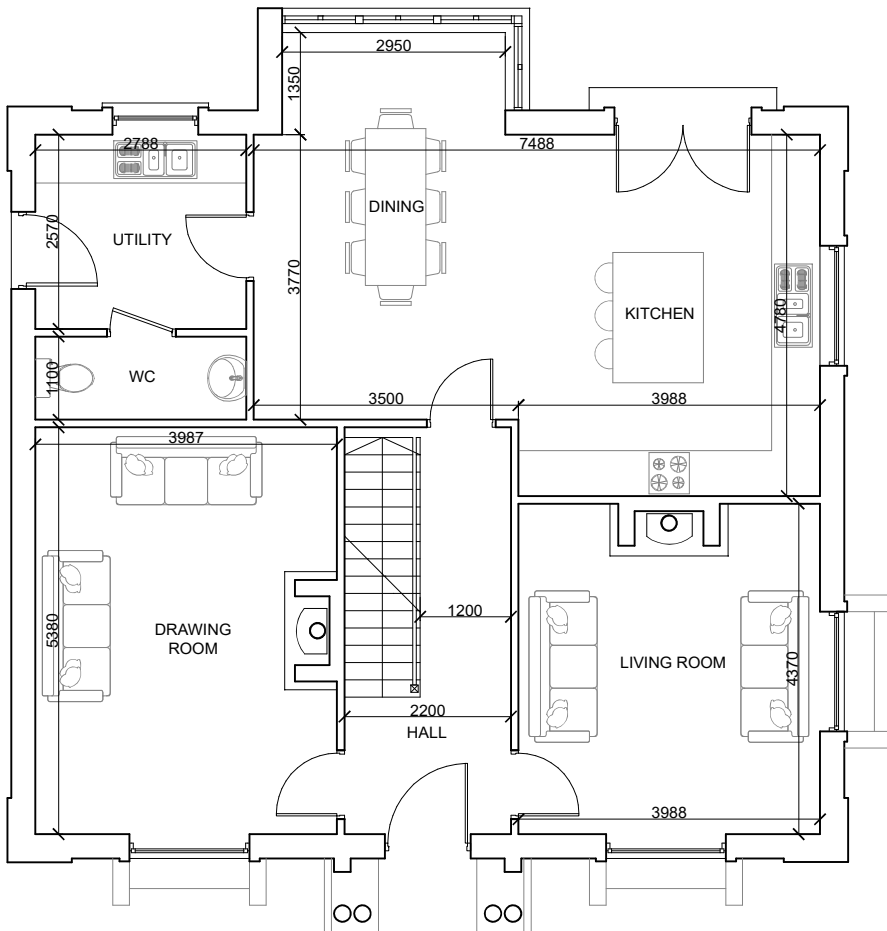

HT1

GROUND FLOOR PLAN

Total Floor Area - 196m² / 2109 sqft

FIRST FLOOR PLAN