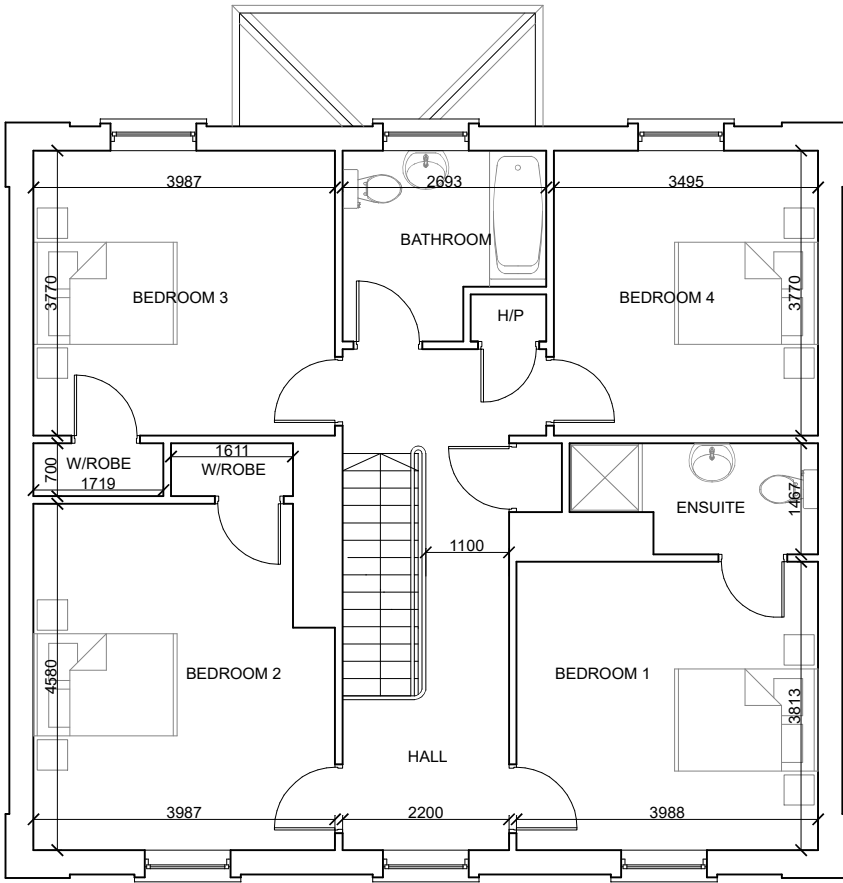

HT1

GROUND FLOOR PLAN

Total Floor Area - 196m² / 2109 sqft

FIRST FLOOR PLAN