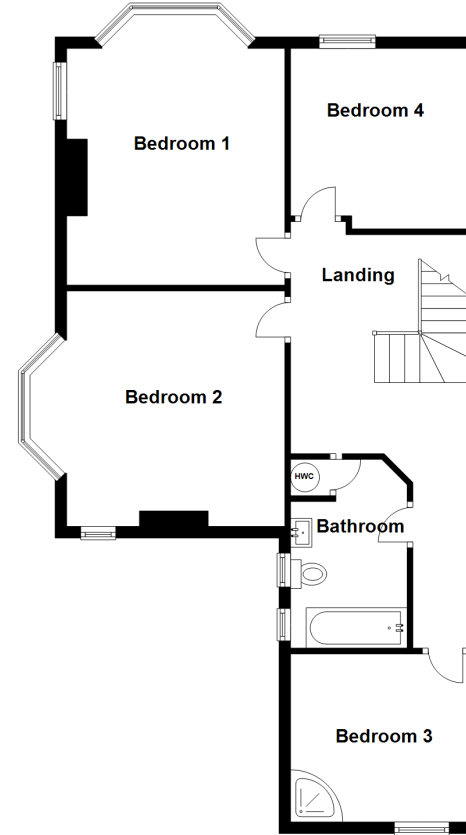

Ground Floor
Approx. 91.8 sq. metres (988.5 sq. feet)

First Floor
Approx. 74.7 sq. metres (803.5 sq. feet)

Total area: approx. 166.5 sq. metres (1792.0 sq. feet)

For illustrative purposes only. Not to scale. Whilst every effort has been made to ensure the accuracy of the floor plan all measurements are approximate and no responsibility is taken for any error, omission or measurement.
Plan produced using PlanUp.