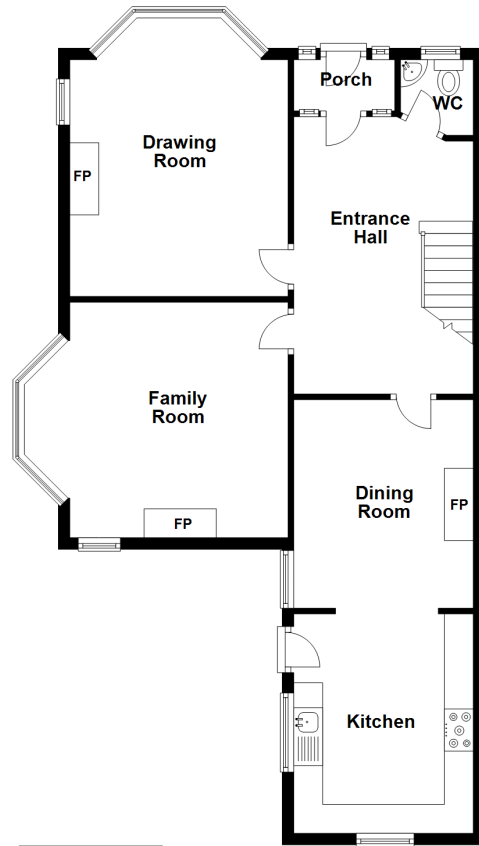

Ground Floor
Approx. 91.8 sq. metres (988.5 sq. feet)

First Floor
Approx. 74.7 sq. metres (803.5 sq. feet)

Total area: approx. 166.5 sq. metres (1792.0 sq. feet)

For illustrative purposes only. Not to scale. Whilst every effort has been made to ensure the accuracy of the floor plan all measurements are approximate and no responsibility is taken for any error, omission or measurement.
Plan produced using PlanUp.