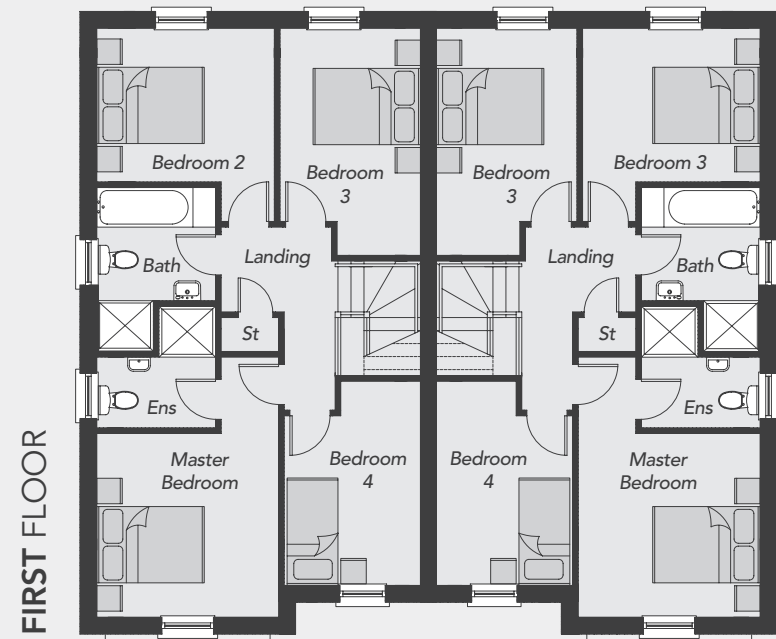

The Stamford

Total Floor Area: 1180 sq ft approx.

**Drumnagoon
Park**
DRUMNAGOON ROAD
CRAIGAVON

Visit us online at: www.drumnagoonpark.co.uk

The Stamford

GROUND FLOOR

Entrance Hall	
Living Max	15'0" x 11'7"
Kitchen/Dining	18'7" x 13'1"
Utility Room	7'1" x 5'2"
Cloakroom	5'2" x 4'2"

FIRST FLOOR

Master Bedroom Min	10'6" x 10'5"
Ensuite	6'8" x 4'1"
Bedroom 2 Min	10'3" x 8'9"
Bedroom 3 Max	13'1" x 8'1"
Bedroom 4	9'8" x 7'9"
Bathroom Max	9'5" x 6'8"

Total Floor Area
1180 sq ft approx.

All dimensions are approximate and 3D computer generated images are for illustration purposes only, both of which may be subject to change.