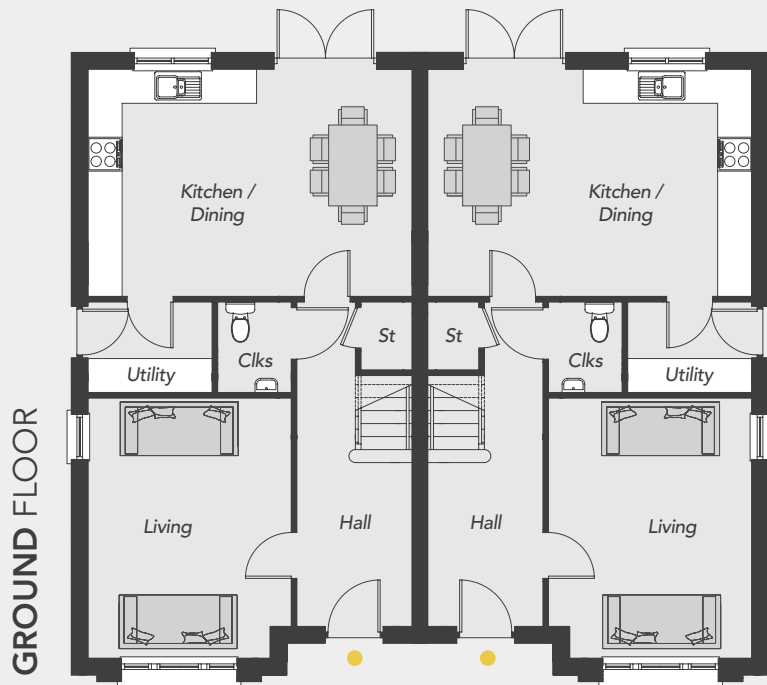

The Stamford

Total Floor Area: 1180 sq ft approx.

**Drumnagoon
Park**
DRUMNAGOON ROAD
CRAIGAVON

Visit us online at: www.drumnagoonpark.co.uk

The Stamford

GROUND FLOOR

Entrance Hall	
Living Max	15'0" x 11'7"
Kitchen/Dining	18'7" x 13'1"
Utility Room	7'1" x 5'2"
Cloakroom	5'2" x 4'2"

FIRST FLOOR

Master Bedroom Min	10'6" x 10'5"
Ensuite	6'8" x 4'1"
Bedroom 2 Min	10'3" x 8'9"
Bedroom 3 Max	13'1" x 8'1"
Bedroom 4	9'8" x 7'9"
Bathroom Max	9'5" x 6'8"

Total Floor Area
1180 sq ft approx.

All dimensions are approximate and 3D computer generated images are for illustration purposes only, both of which may be subject to change.