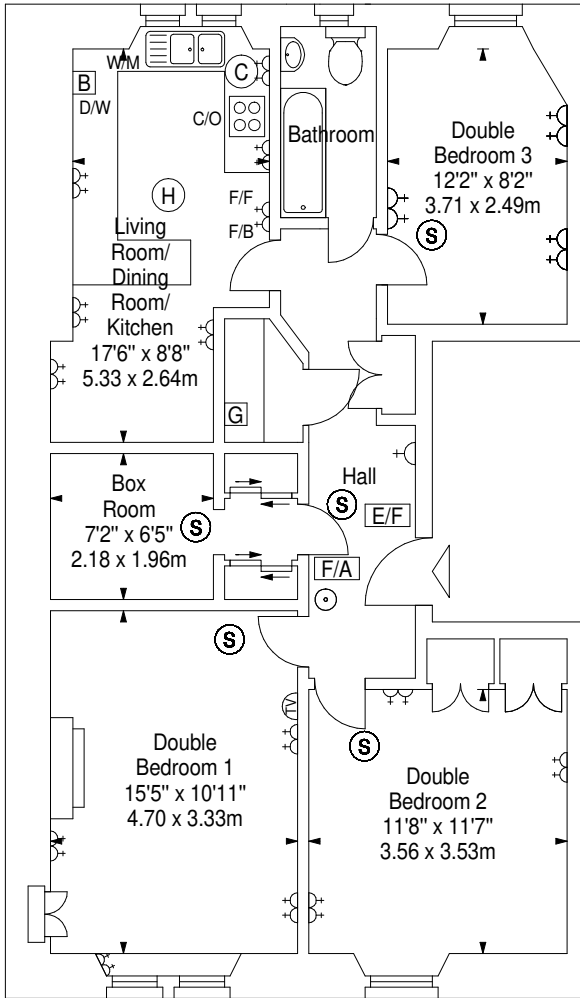

**42 1F2 Montgomery Street,  
Edinburgh, EH7 5JY**

Approx. Gross Internal Area  
836 Sq Ft - 77.66 Sq M  
For identification only. Not to scale.  
© SquareFoot 2023

Lengths of : Sink 91cm  
Hob 61cm  
Kitchen Worktops Length : 5.72m  
Number of Sockets : 35  
Number of Cupboards : 20

First Floor

Key :-

Spur For Low Level Socket -	
Low Level Single Socket -	
Single Socket -	
Double Socket -	
Triple Socket -	
Fourble Socket -	
Cooker Switch + Single Socket -	
Shaver Socket -	
Smoke Detector -	
Carbon Monoxide Detector -	
Heat Detector -	
Boiler -	
Electricity Fuseboard -	
Gas Mains Inlet -	
Electricity Meter -	
Extractor Fan -	
Extractor Fan Duct Routes -	
Fire Extinguisher -	
Dish Washer -	
Cooker/ Oven -	
Fridge/ Freezer -	
Tumble Dryer -	
Washing Machine -	
Television -	
Telephone -	
Fire Alarm Panel -	
Fire Blanket -	
Fire Action Plan -	
Fire Alarm Sounder -	
Log Book & Fire Action Notice -	
Emergency Light -	
Fire Exit Sign -	