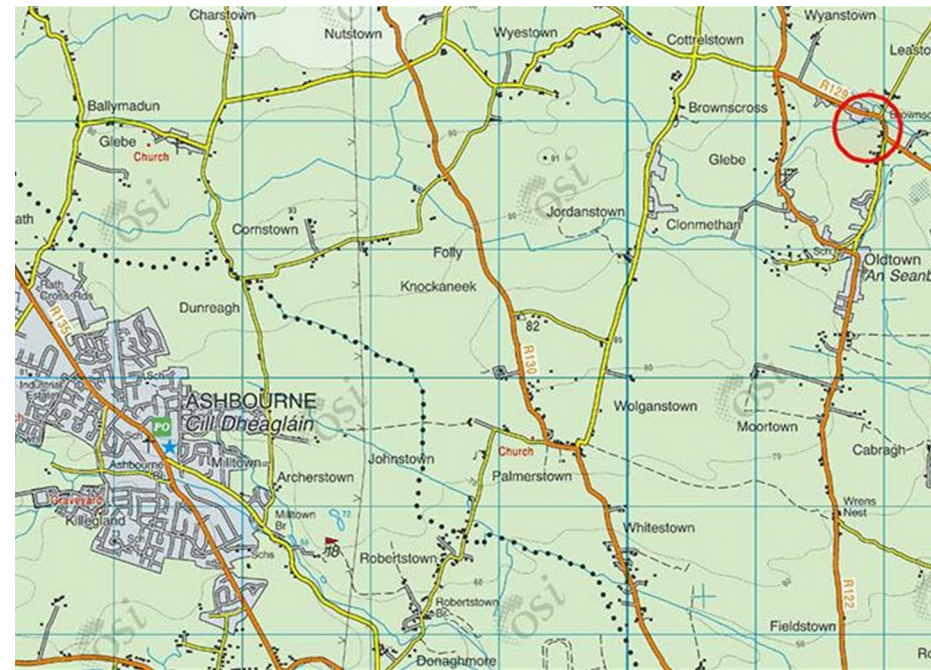

Wyanstown Oldtown Co. Dublin

11.00 acre(s)

LAND TO LET - c.11 ACRES

Raymond Potterton Auctioneers are delighted to offer c. 11 Acres. This land is currently available for a tillage crop on a 1 year letting. The land which is situated in Wyanstown, Oldtown, Co. Dublin is of high quality. Maps are available as the subject lands are being leased without entitlements. The lands are being leased in bulk in accordance with the folio map, It is up to lessee to do their due diligence in terms of usable area. Note that full rental payments must be made in advance of occupancy.

DIRECTIONS

From Oldtown take the Ballyboughal road (R129) for c. 1km. The land is on the left situated behind a derelict building.

<https://maps.app.goo.gl/hQ1g5aoRSao2HWUi6>

FURTHER DETAILS

Contact Sean McRedmond 085 7832666 or 046 9027666.