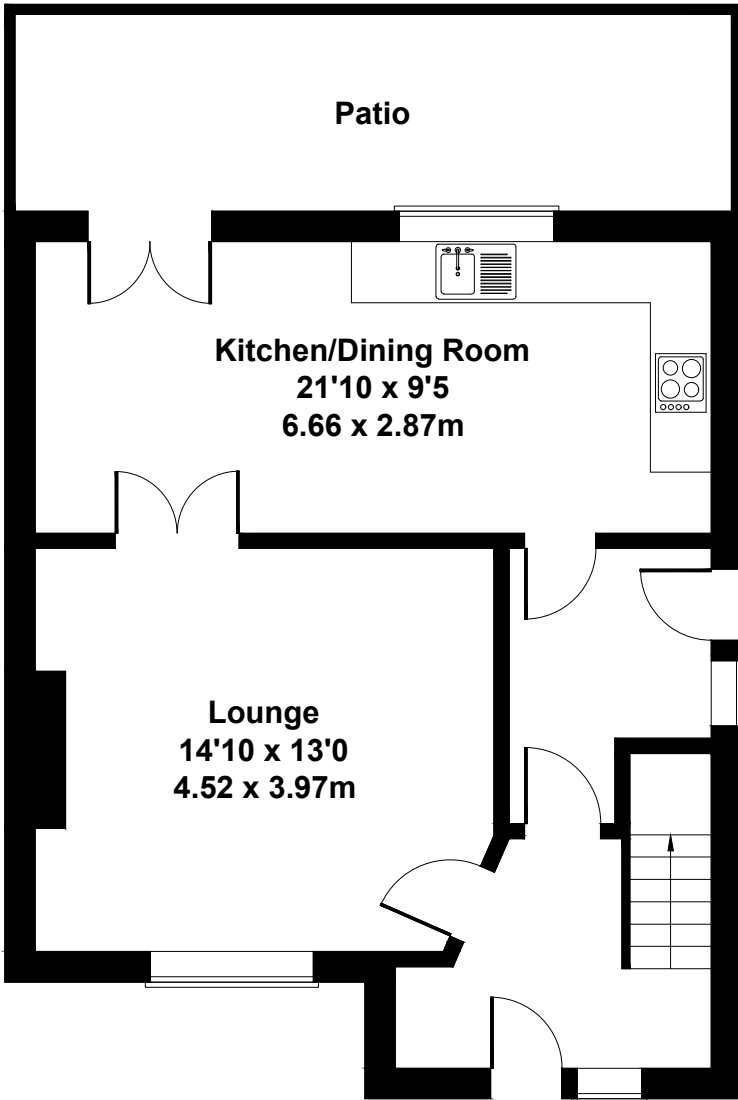

39 The Blackthorns

Approximate Gross Internal Area
1076 sq ft - 100 sq m

GROUND FLOOR

FIRST FLOOR

Not to Scale. Produced by The Plan Portal 2024
For Illustrative Purposes Only.