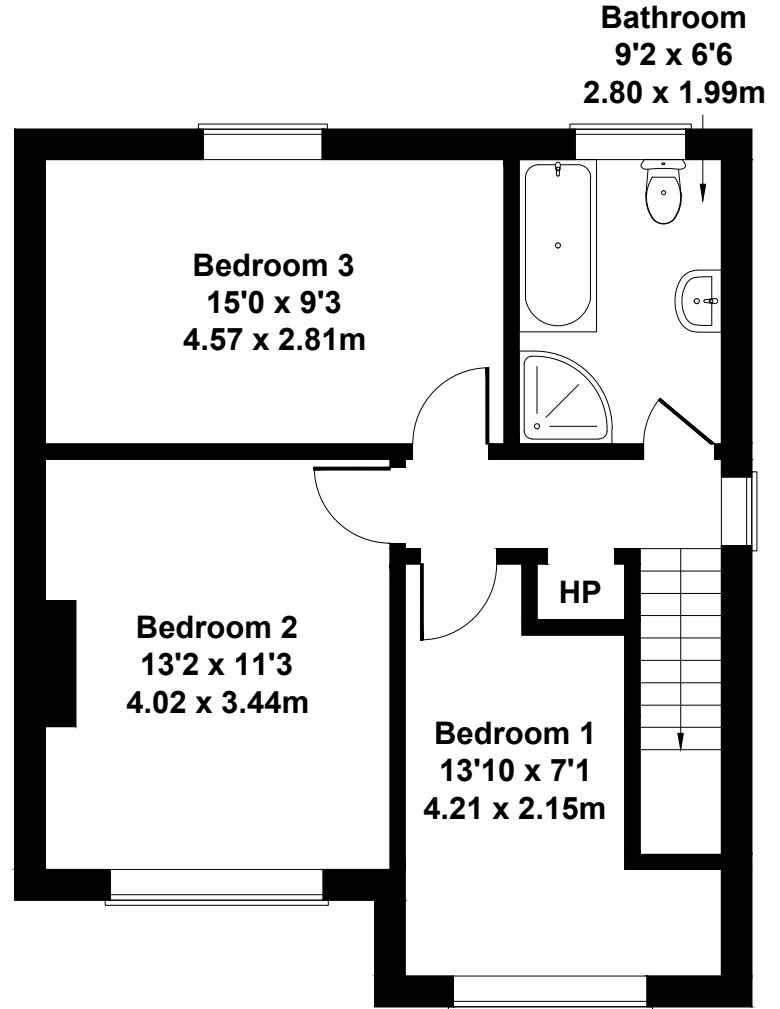

39 The Blackthorns

Approximate Gross Internal Area
1076 sq ft - 100 sq m

GROUND FLOOR

FIRST FLOOR

Not to Scale. Produced by The Plan Portal 2024
For Illustrative Purposes Only.