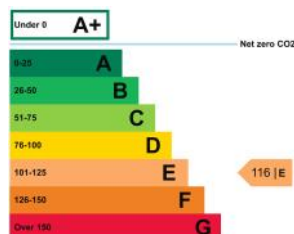

- Manned Security & Extensive CCTV & Floodlighting
- On-Site Management Team
- High Electrical Power Availability - 9 MVA
- Easy access to main road system - Belfast only 20 mins
- Home to major tenants including PPG, Ryobi, IFS, Carmichael Logistics, Glenkrag, IPC, Hilton Meats

Unit 14C comprises an excellent industrial unit with secure enclosed yard, which would be ideal for storage, distribution, light industrial, workshop etc. uses. Ground Floor Footprint in total c. 2,700 sq ft (c. 251 m²)

- Main Area height c.5.8m with small Office / Store & WC
- Mezzanine Floor Storage & Office Accommodation
- Enclosed Dedicated Outside Yard
- Level Access with 4.9m high Electric Roller Shutter Door
- Concrete Floors, LED Lighting & 3-Phase Power Supply
- **Available Immediately - Call Kilroot on 07456 416 088 or email info@kilroot.com**

Rental - £15,000 pa + VAT

Service Charge - current year estimate 65p per sq ft / £1,755 pa + VAT

Buildings Insurance - current year 21p per sq ft / £567 pa + VAT

Rates - NAV £8,700 (Source LPS on-line). Estimated Full Rates Payable estimate c. £5,850 pa (NB: May qualify for 20% Small Business Relief). Currently classed as Industrial

Lease Term - Minimum 3 years

EPC - E116

NB: Not Suitable for Car Mechanics