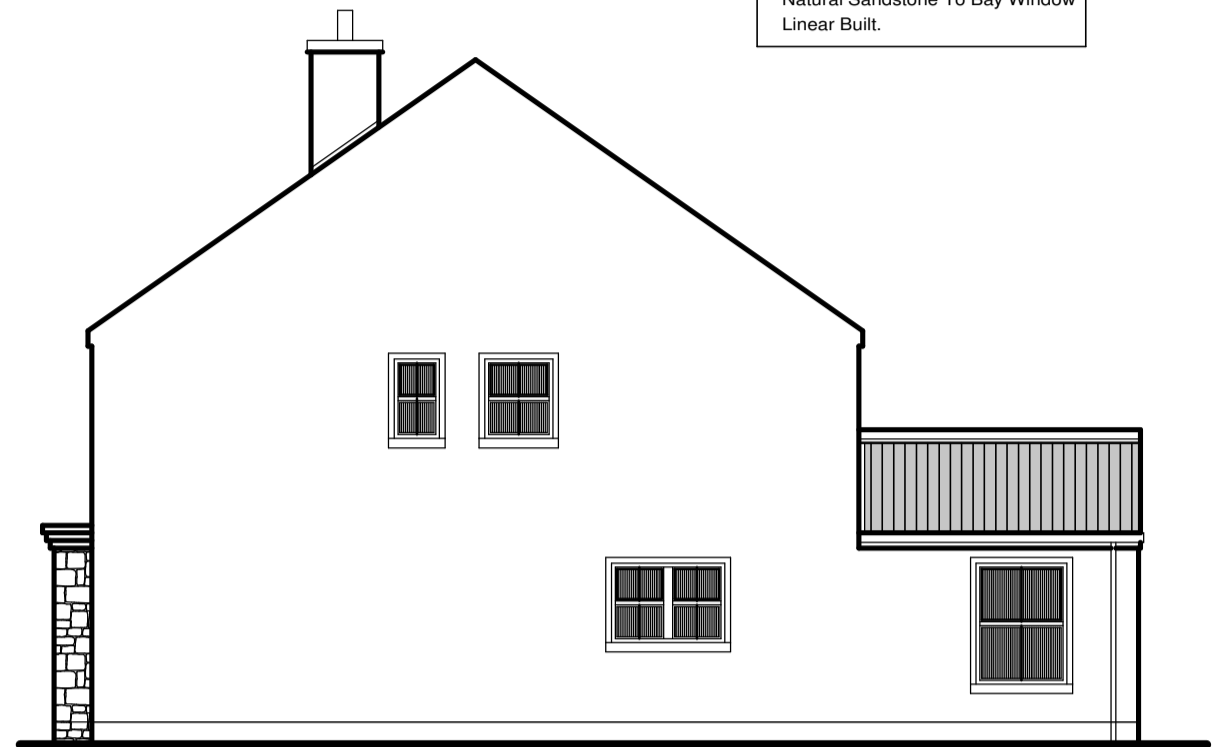

View A

Finishes	
Premier Black Flat Profile Concrete	Rootfles By Scotts
P.V.C. Fascia Colour Black with	White Soffits
Aluminium Seamless Gutters	With 65mm Diam. P.V.C.
Downpipes colour Black.	
PVC Double Glazed Windows And	Doors Colour Cream.
Coloured Render With	Smooth Wood Float Finish
2 Course P.C. Conc.	Cills, By Specialist Firm
Raised Plaster Bands To All Ext	Corners and Around Openings
Natural Sandstone To Bay Window	Linear Built.

Rear Elevation.

Side Elevation.

Front Elevation

Side Elevation.

Ground Floor Plan

First Floor Plan

JOB TITLE
Proposed Private Housing Development
At Craigavon Road, Fintona, Co. Tyrone...

DRAWING TITLE: Planning Drawing... House Type 3.