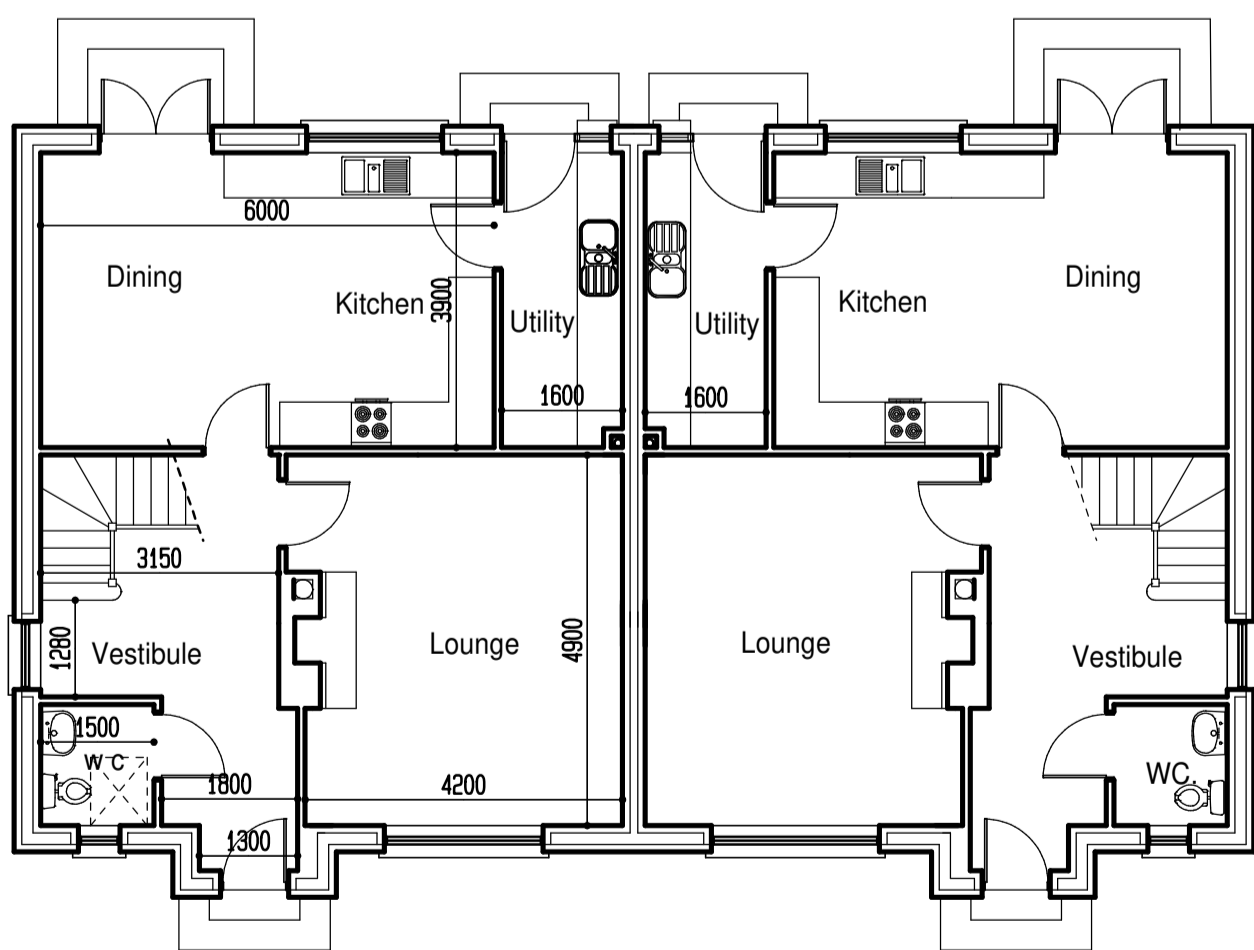

**Front Elevation.**

**Side Elevation.**

Finishes
Premier Black Flat Profile Concrete Rooftiles By Scotts
P.V.C. Fascia Colour Black with White Soffits
Aluminium Seamless Gutters With 65mm Diam. P.V.C. Downpipes colour Black.
PVC Double Glazed Windows And Doors Colour Cream.
Coloured Render With Smooth Wood Float Finish
2 Course P.C. Conc.
Cills, By Specialist Firm
Raised Plaster Bands To All Ext Corners and Around Openings
Natural Sandstone To Front Porch
Linear Built.

**Rear Elevation.**

**Side Elevation.**

**Ground Floor Plan**

**First Floor Plan**

<b>JOB TITLE</b> Proposed Private Housing Development At Craigavon Road, Fintona, Co. Tyrone...	
<b>DRAWING TITLE:</b> Planning Drawing... House Type 2 / 2H...	
<b>CLIENT:</b>	<b>AMENDMENTS:</b>
<b>DATE:</b> February 2018...	<b>AGENT:</b> Bernard J. Donnelly M.C.I.A.T. 30 Lismore Road Ballygawley Tel./Fax. 028855 67113.
<b>SCALE:</b> 1 : 100...	
<b>DRAWING NO:</b> C / 605 / 02...	