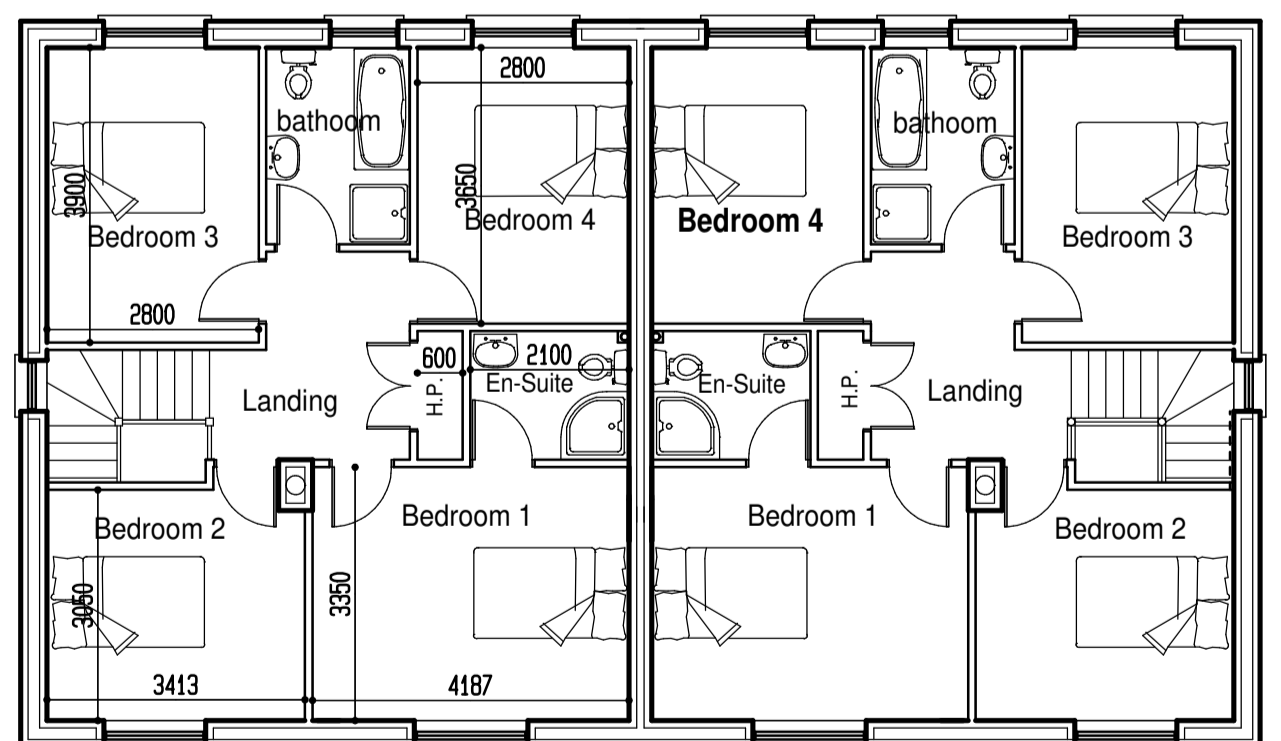

**Front Elevation.**

**Side Elevation.**

Finishes
Premier Black Flat Profile Concrete Rooftiles By Scotts
P.V.C. Fascia Colour Black with White Soffits
Aluminium Seamless Gutters With 65mm Diam. P.V.C. Downpipes colour Black.
PVC Double Glazed Windows And Doors Colour Cream.
Coloured Render With Smooth Wood Float Finish
2 Course P.C. Conc.
Cills, By Specialist Firm
Raised Plaster Bands To All Ext Corners and Around Openings
Natural Sandstone To Front Porch
Linear Built.

**Rear Elevation.**

**Side Elevation.**

**Ground Floor Plan**

**First Floor Plan**

<b>JOB TITLE</b> Proposed Private Housing Development At Craigavon Road, Fintona, Co. Tyrone...	
<b>DRAWING TITLE:</b> Planning Drawing... House Type 2 / 2H...	
<b>CLIENT:</b>	<b>AMENDMENTS:</b>
<b>DATE:</b> February 2018...	<b>AGENT:</b> Bernard J. Donnelly M.C.I.A.T. 30 Lismore Road Ballygawley Tel./Fax. 028855 67113.
<b>SCALE:</b> 1 : 100...	
<b>DRAWING NO:</b> C / 605 / 02...	