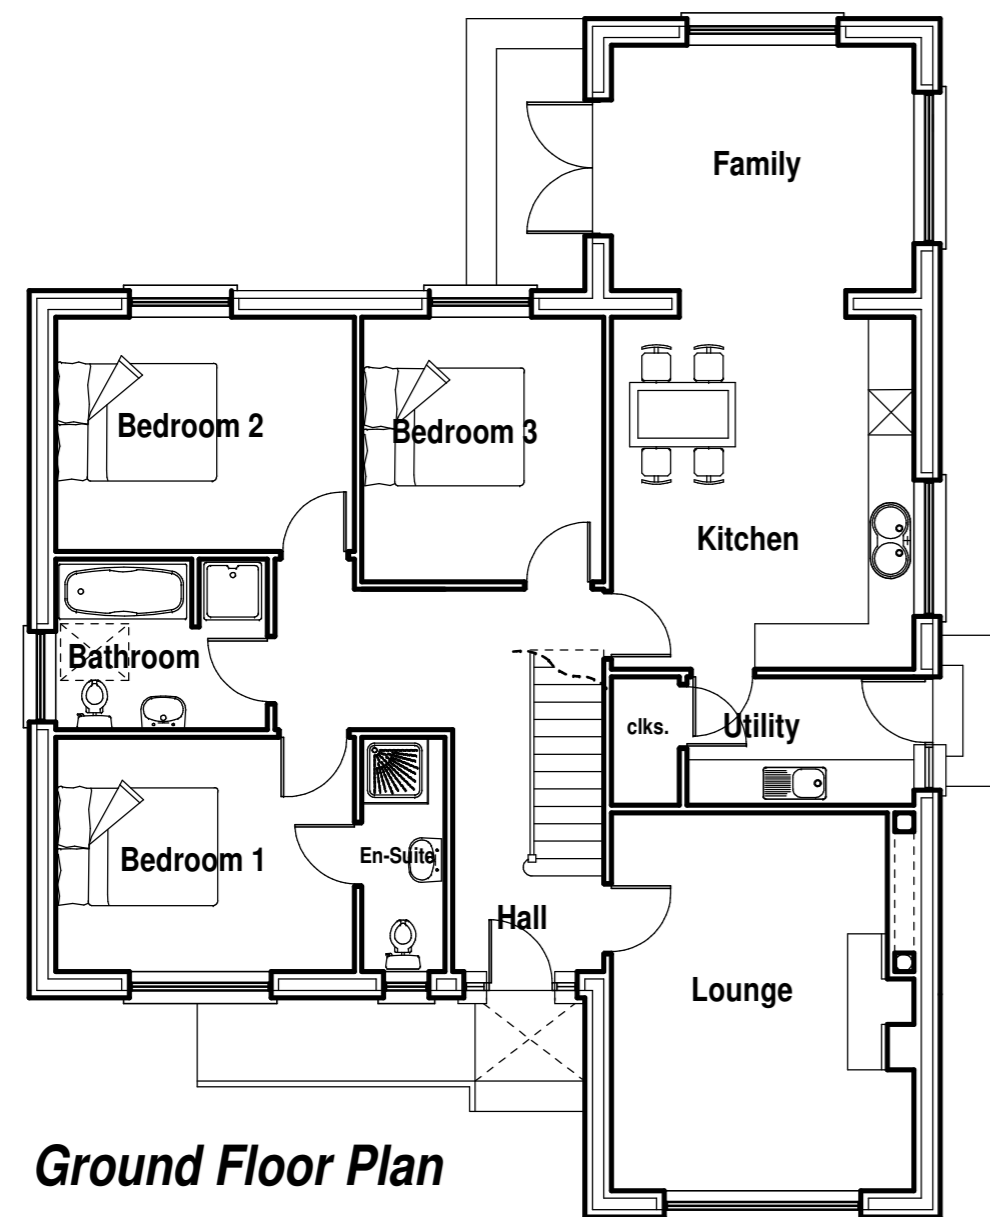

Front Elevation

Rear Elevation

Side Elevation

Side Elevation

Finishes	
Premier Black Flat Profile Concrete Rooftiles By Scaotts	
P.V.C. Fascia Colour Black with White Soffits	
Aluminium Seamless Gutters With 65mm Diam. P.V.C. Downpipes colour Black.	
PVC Double Glazed Windows And Doors Colour Cream.	
Coloured Render With Smooth Wood Float Finish	
2 Course P.C. Conc. Cills, By Specialist Firm	
Raised Plaster Bands To All Ext Corners and Around Openings	

Ground Floor Plan

Roof Void

JOB TITLE
 Proposed Private Housing Development
 At Craigavon Road, Fintona, Co. Tyrone...

DRAWING TITLE: Planning Drawing... House Type 1

CLIENT:

DATE: February 2018...

SCALE: 1 : 100...