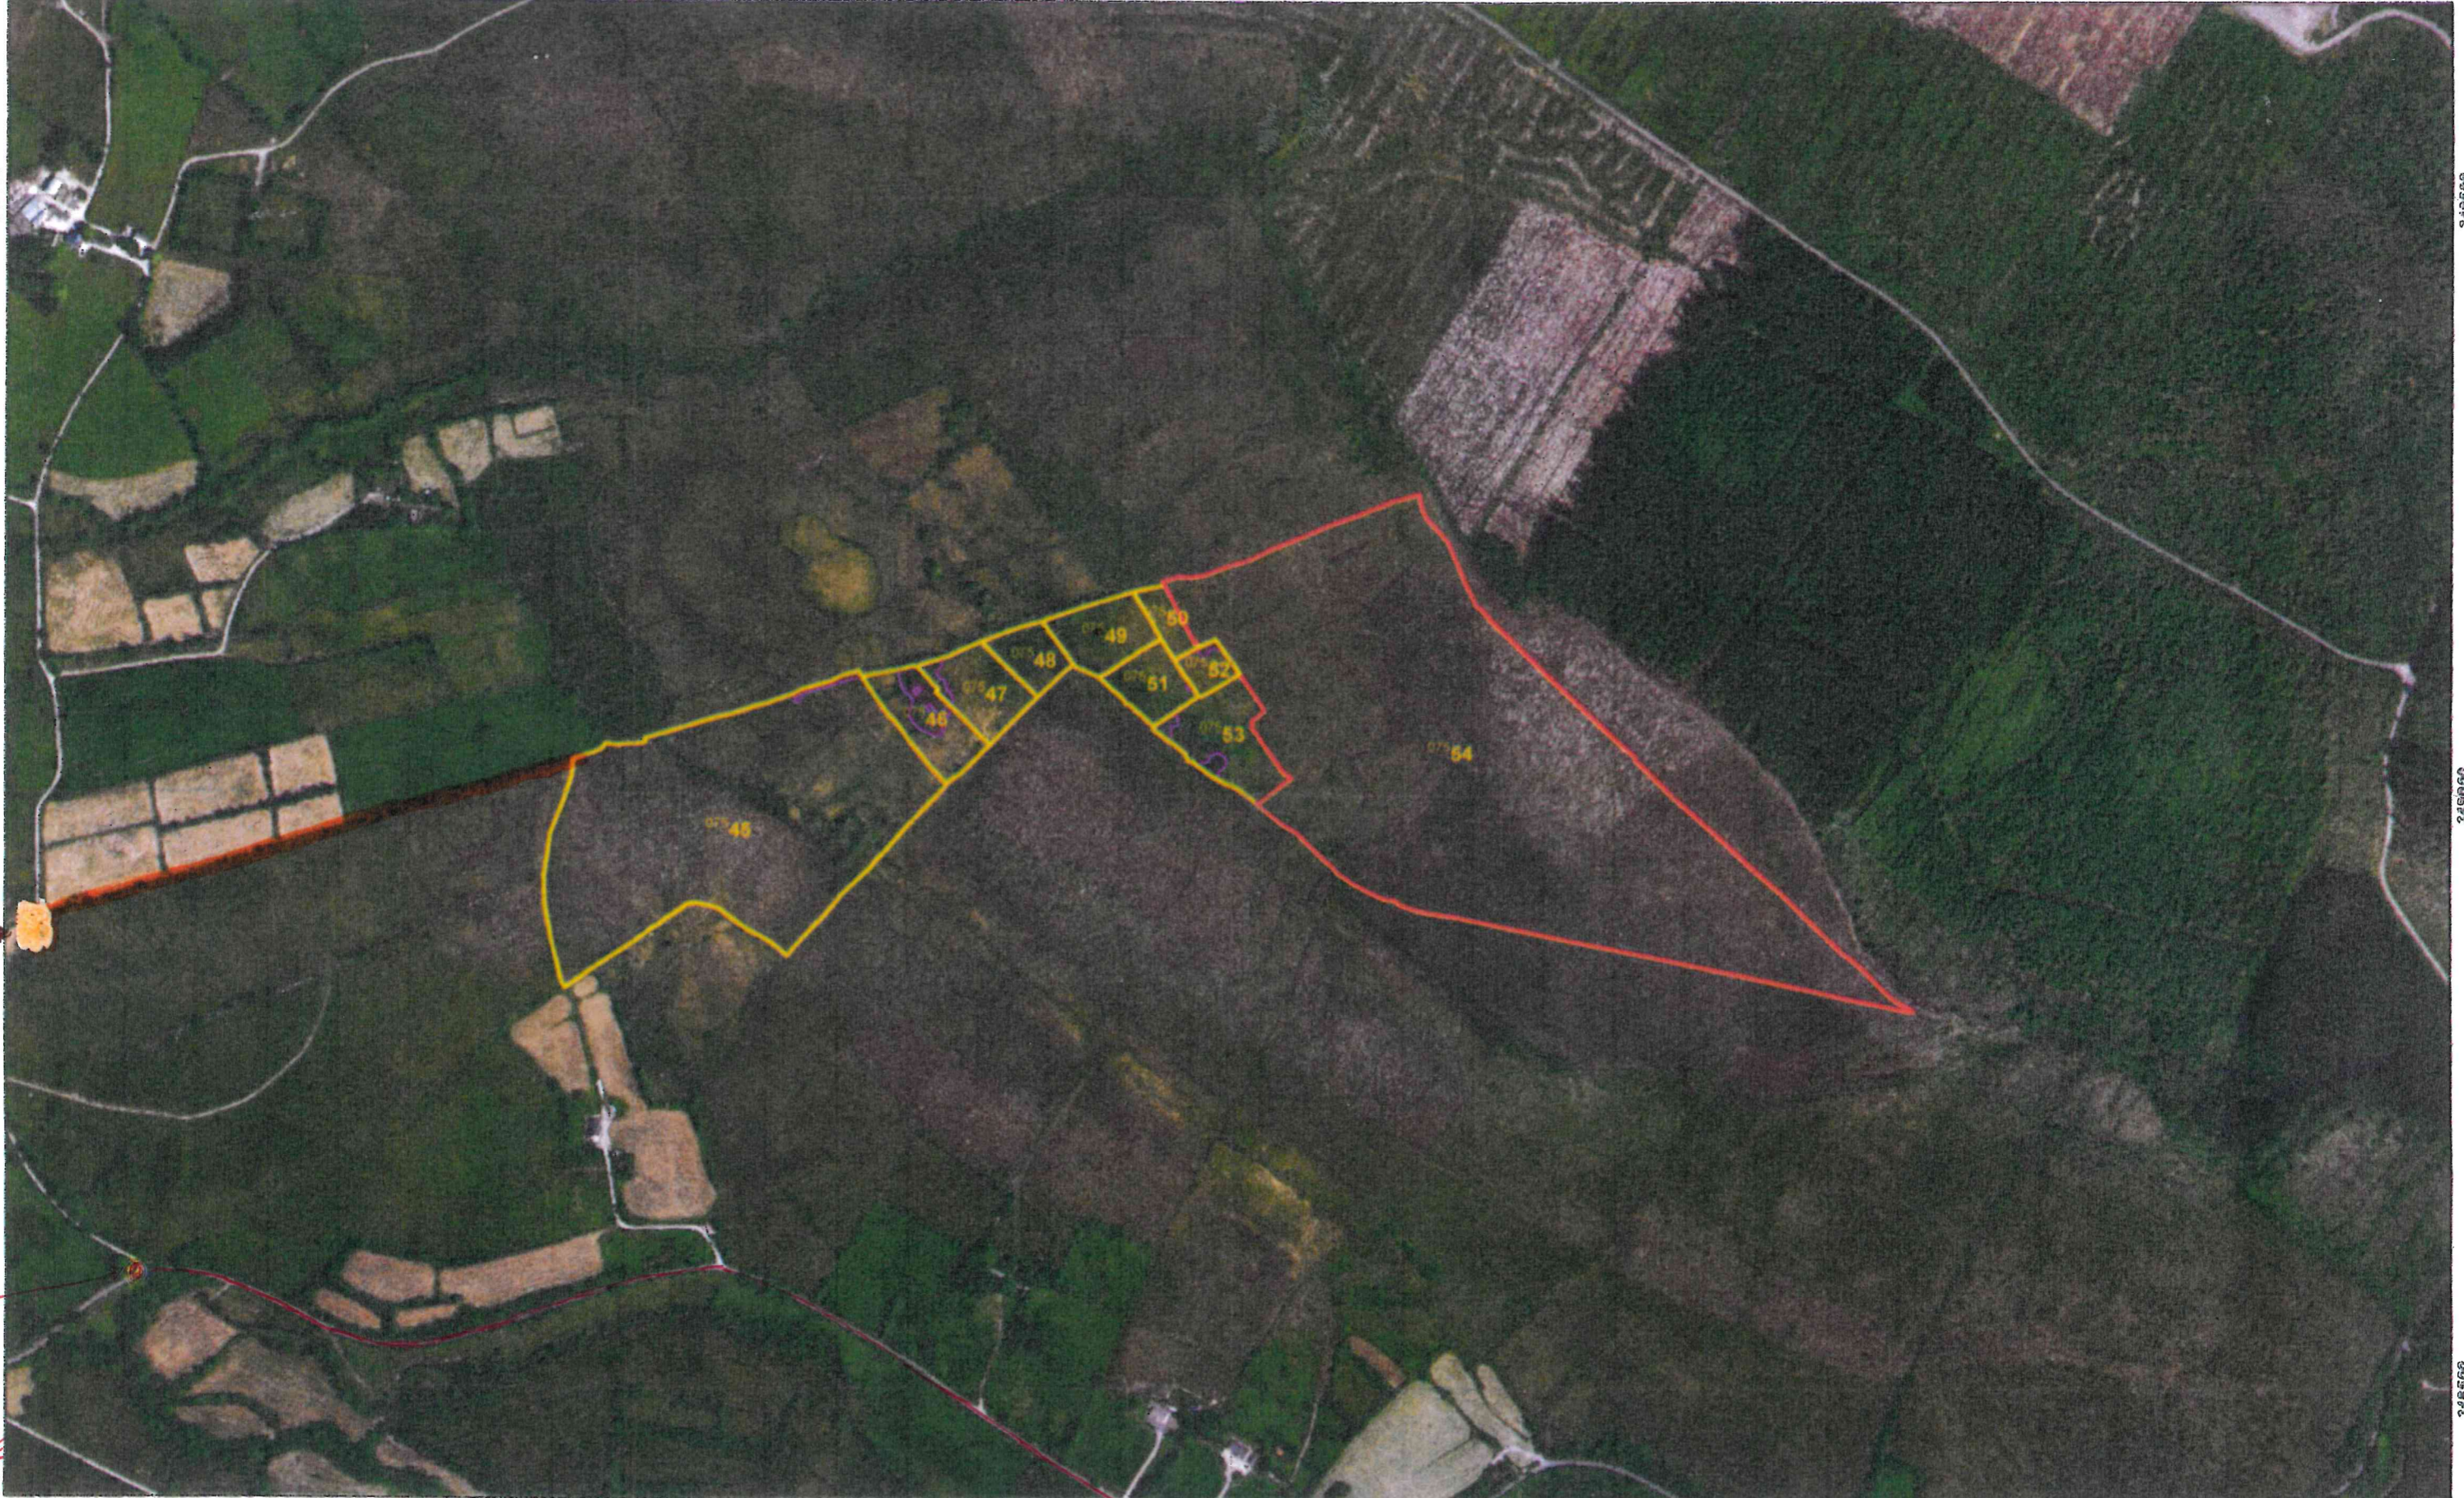

200000 200500 201000 201500 202000

ACCESS

Access from the country Road onto concrete lane

Country Road Knockmore Road - Cashel to Derrynonally

200000 200500 201000 201500 202000

- Field Boundaries**
- Verified
 - Unverified, Unclear
 - Field to be deleted
 - Ineligible Features

Scale: 1:5,000
Printed: 15/01/2021
Photo Date(s): 27/08/2018