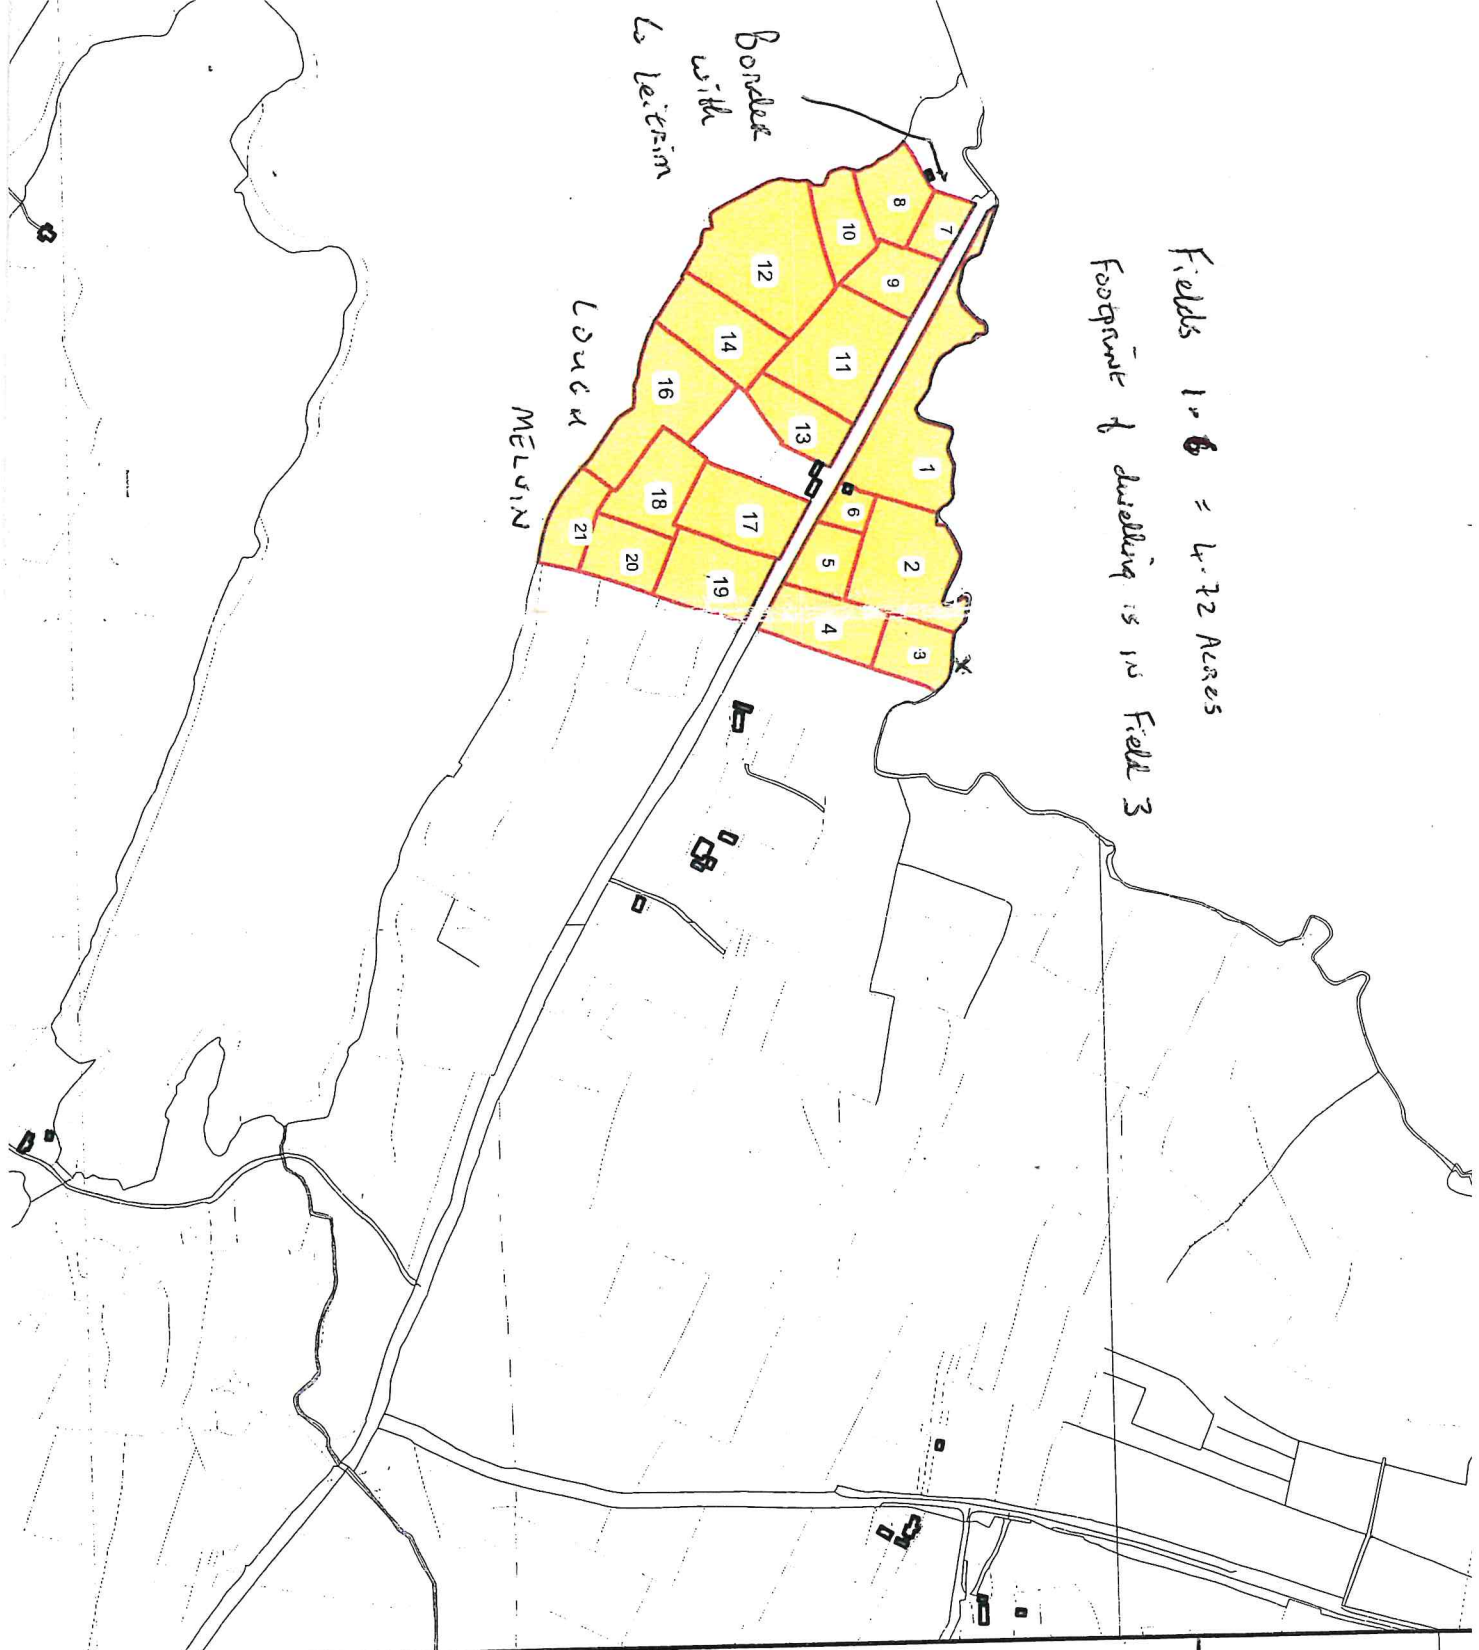

Fields 1 to 6 = 4.72 Acres
 Footprint of dwelling is in Field 3

Field Attributes		
ESN: 41001096		
Field No.	Area (Ha)	Type
1	0.62	SDA
2	0.51	SDA
3	0.21	SDA
4	0.31	SDA
5	0.18	SDA
6	0.08	SDA
7	0.18	SDA
8	0.41	SDA
9	0.41	SDA
10	0.22	SDA
11	0.49	SDA
12	0.70	SDA
13	0.59	SDA
14	0.48	SDA
15	0.30	SDA
16	0.30	SDA
17	0.30	SDA
18	0.29	SDA
19	0.21	SDA
20	0.19	SDA
21	0.19	SDA