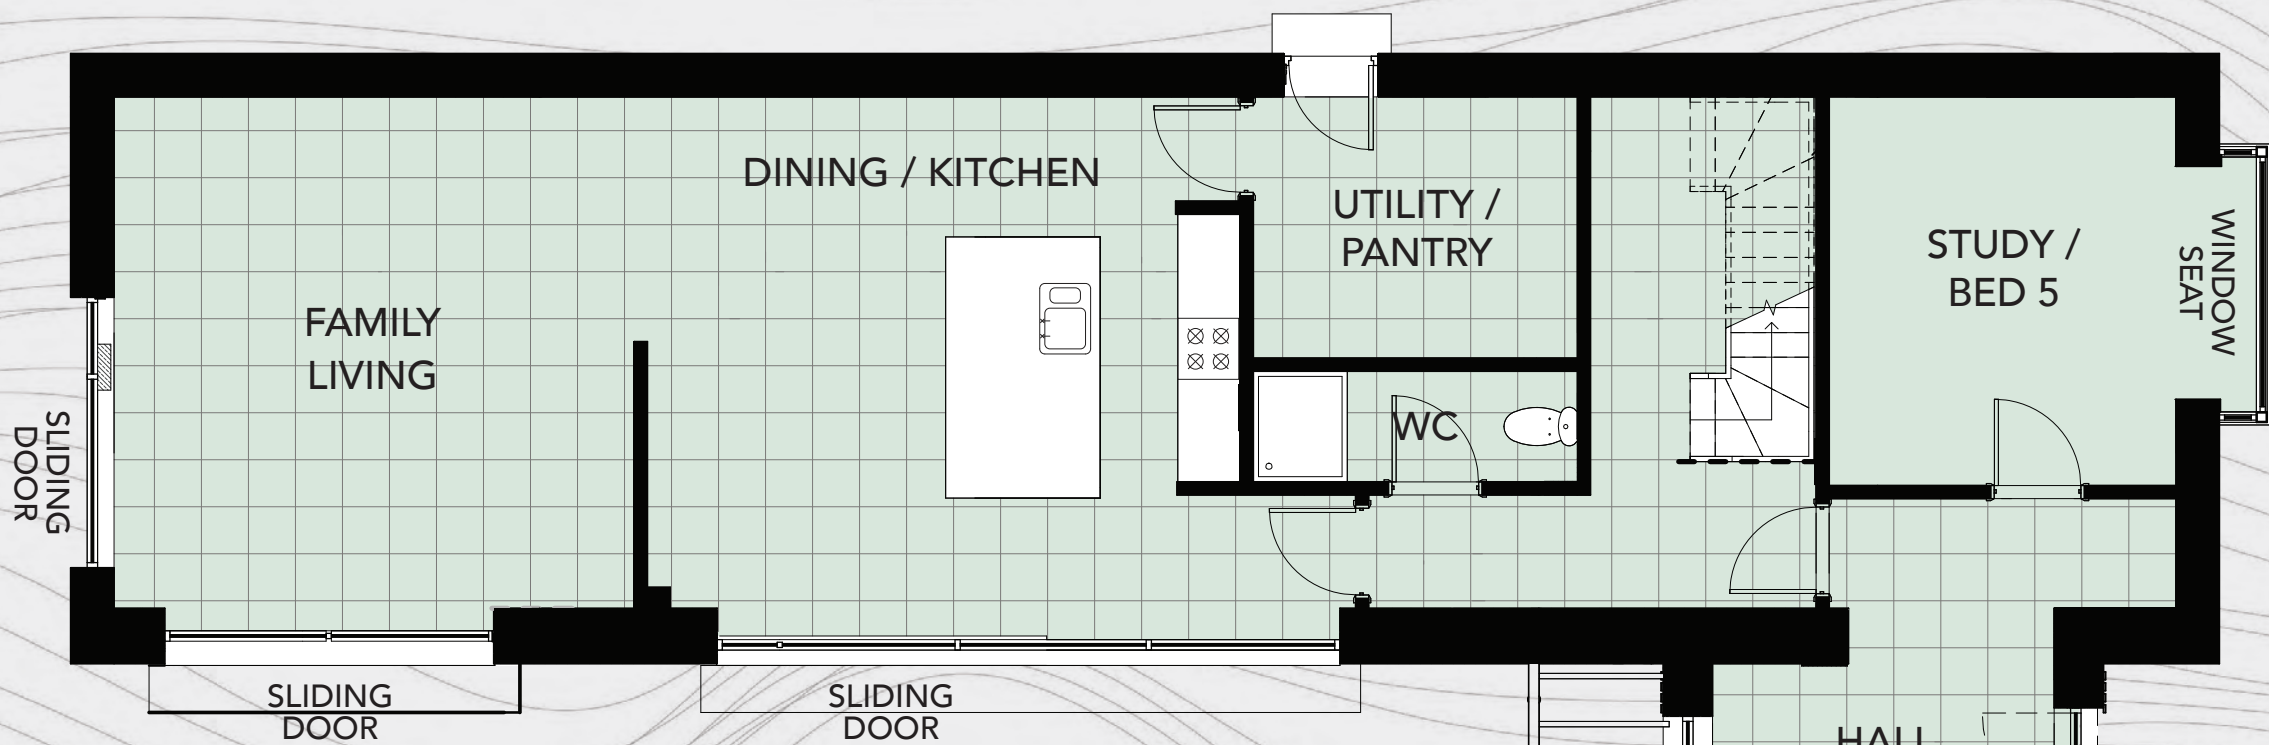

EPC RATED A

SIXTY ONE
**FARM
LODGE
DRIVE**
GREENISLAND

IMAGES USED FOR ILLUSTRATIVE PURPOSES

GROUND FLOOR

**TOTAL FLOOR AREA
2,440 SQ. FT. APPROX.
PLUS DOUBLE GARAGE**

SIXTY ONE
**FARM
LODGE
DRIVE**
GREENISLAND

**FIRST
FLOOR**

**TOTAL FLOOR AREA
2,440 SQ. FT. APPROX.
PLUS DOUBLE GARAGE**

SIXTY ONE
**FARM
LODGE
DRIVE**
GREENISLAND

SITE
LAYOUT

NOT TO SCALE

FARM LODGE DRIVE

61 FARM LODGE DRIVE

DOUBLE
GARAGE