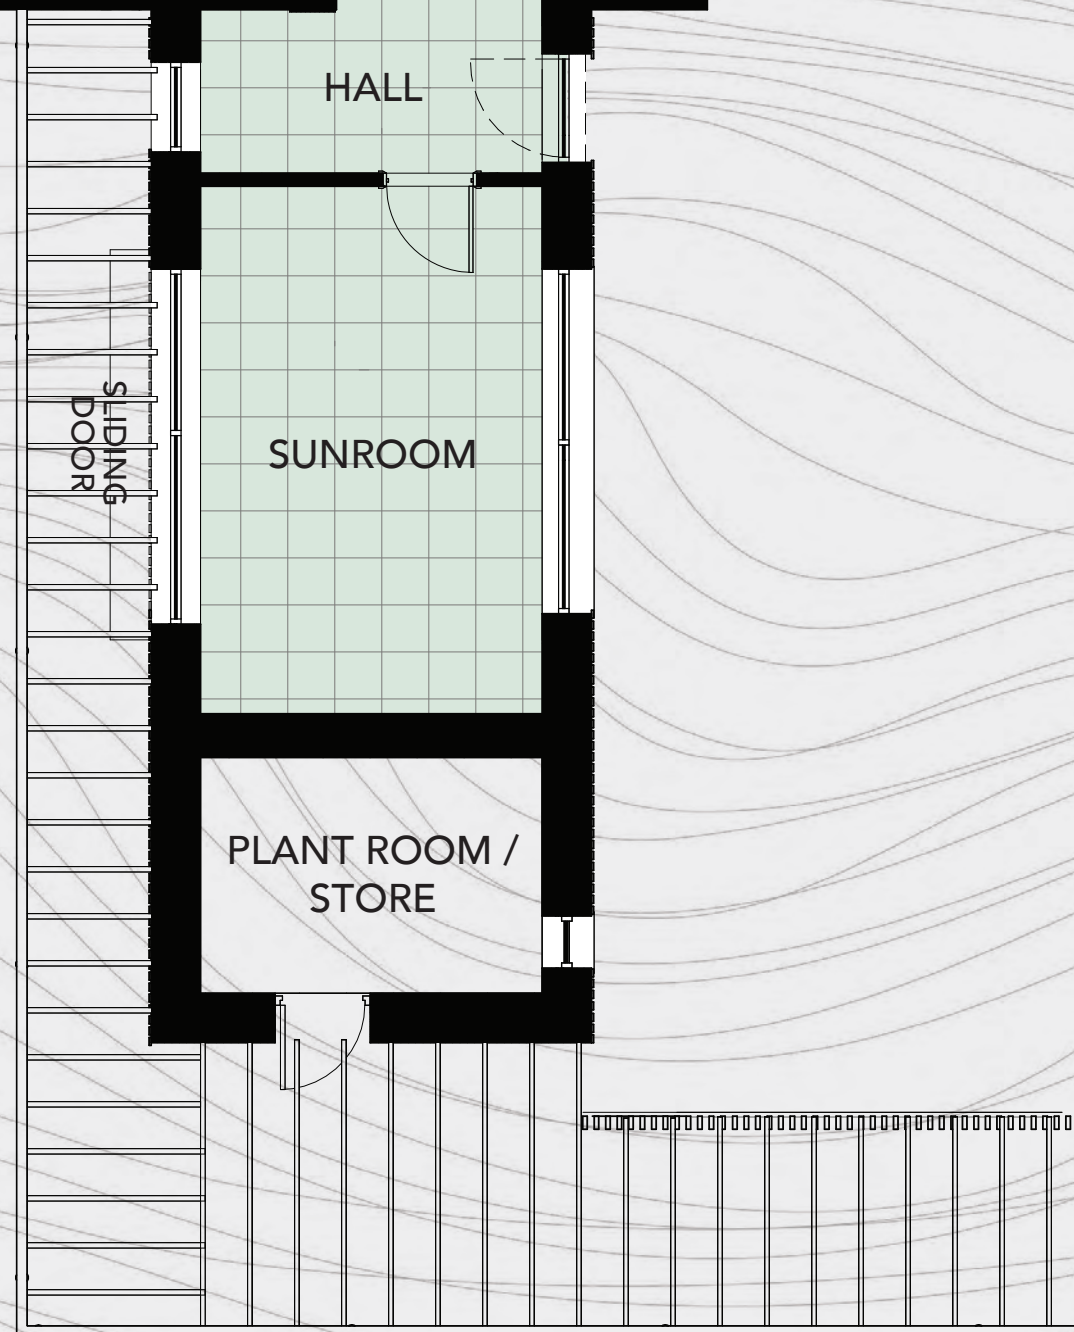

EPC RATED A

SIXTY ONE
**FARM
LODGE
DRIVE**
GREENISLAND

IMAGES USED FOR ILLUSTRATIVE PURPOSES

GROUND FLOOR

**TOTAL FLOOR AREA
2,440 SQ. FT. APPROX.
PLUS DOUBLE GARAGE**

SIXTY ONE
**FARM
LODGE
DRIVE**
GREENISLAND

**FIRST
FLOOR**

**TOTAL FLOOR AREA
2,440 SQ. FT. APPROX.
PLUS DOUBLE GARAGE**

SIXTY ONE
**FARM
LODGE
DRIVE**
GREENISLAND

SITE
LAYOUT

NOT TO SCALE

FARM LODGE DRIVE

61 FARM LODGE DRIVE

DOUBLE
GARAGE