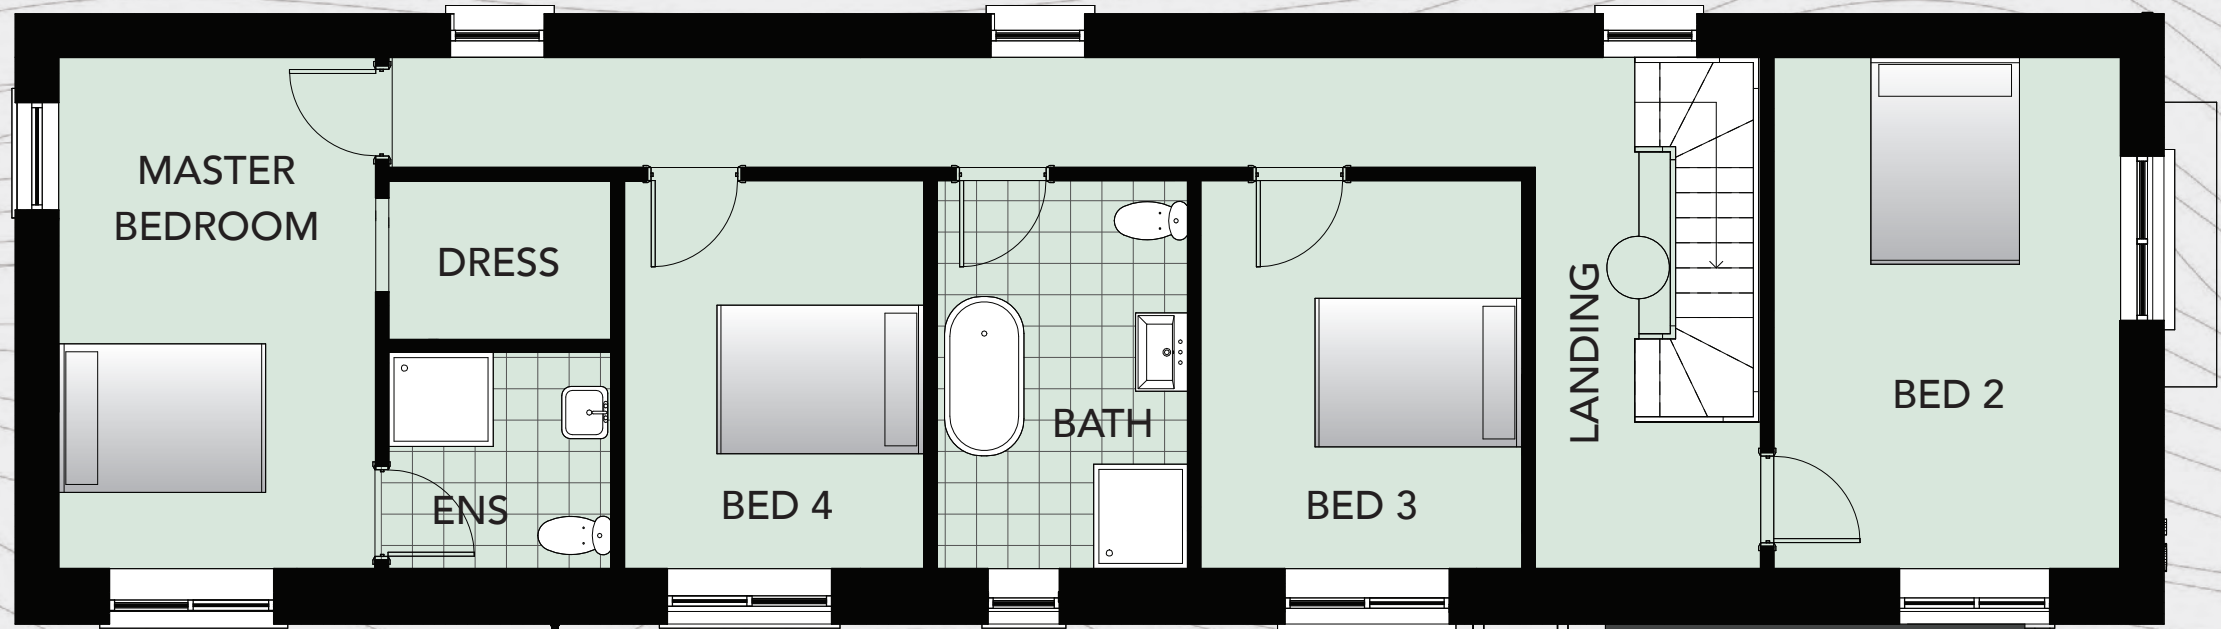

EPC RATED A

SIXTY ONE
**FARM
LODGE
DRIVE**
GREENISLAND

IMAGES USED FOR ILLUSTRATIVE PURPOSES

GROUND FLOOR

**TOTAL FLOOR AREA
2,440 SQ. FT. APPROX.
PLUS DOUBLE GARAGE**

SIXTY ONE
**FARM
LODGE
DRIVE**
GREENISLAND

**FIRST
FLOOR**

**TOTAL FLOOR AREA
2,440 SQ. FT. APPROX.
PLUS DOUBLE GARAGE**

SIXTY ONE
**FARM
LODGE
DRIVE**
GREENISLAND

SITE
LAYOUT

NOT TO SCALE

FARM LODGE DRIVE

61 FARM LODGE DRIVE

DOUBLE
GARAGE