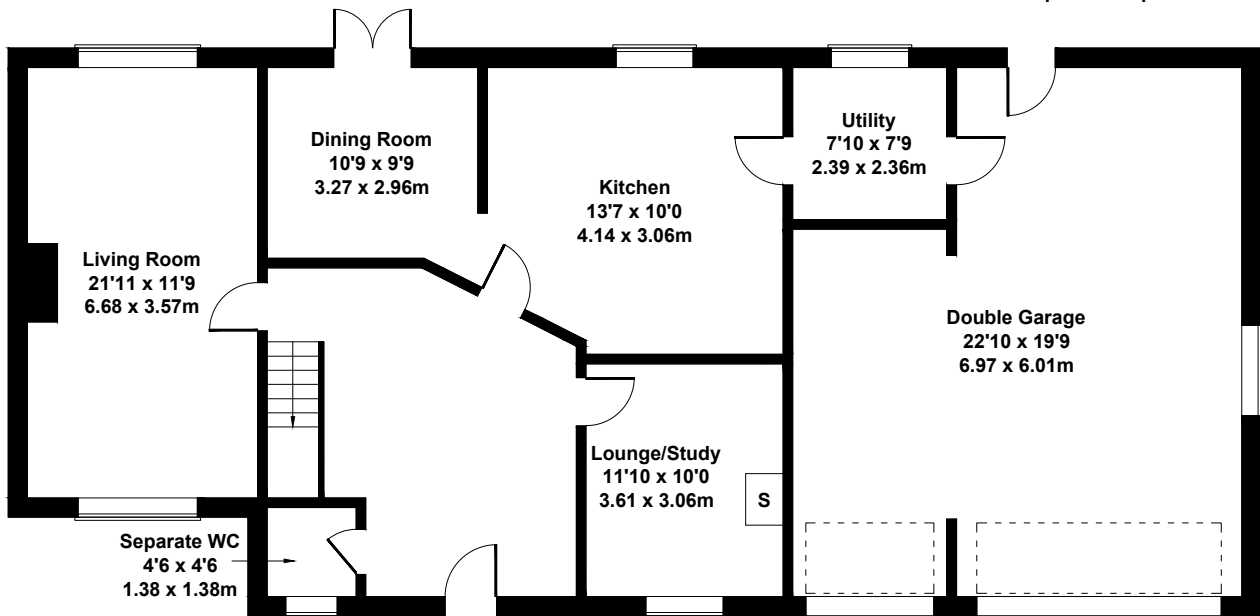

# 7 Ashley Park, Ballinamallard, BT94 2HQ

Approximate Gross Internal Area  
2583 sq ft - 240 sq m

GROUND FLOOR

FIRST FLOOR

Not to Scale, all measurements, walls, windows, fittings and appliance's locations, are approximate only.  
For Illustrative Purposes Only.