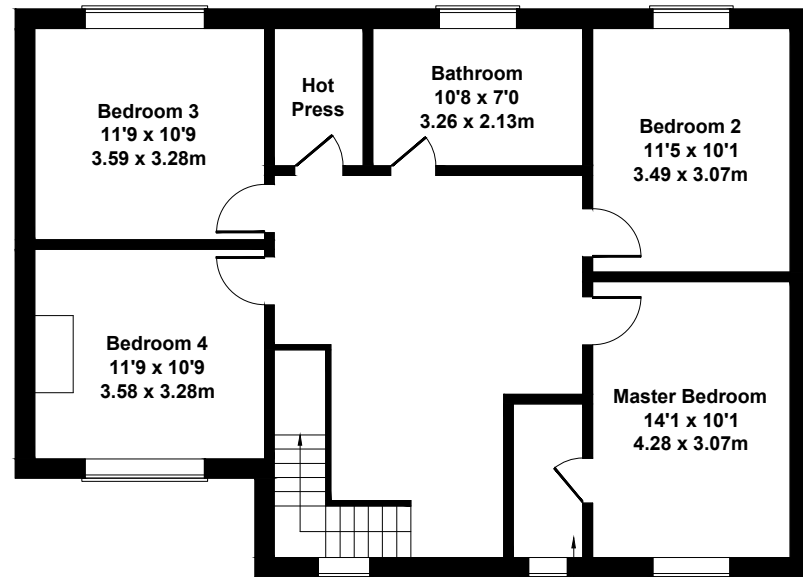

# 7 Ashley Park, Ballinamallard, BT94 2HQ

Approximate Gross Internal Area  
2583 sq ft - 240 sq m

GROUND FLOOR

FIRST FLOOR

Not to Scale, all measurements, walls, windows, fittings and appliance's locations, are approximate only.  
For Illustrative Purposes Only.