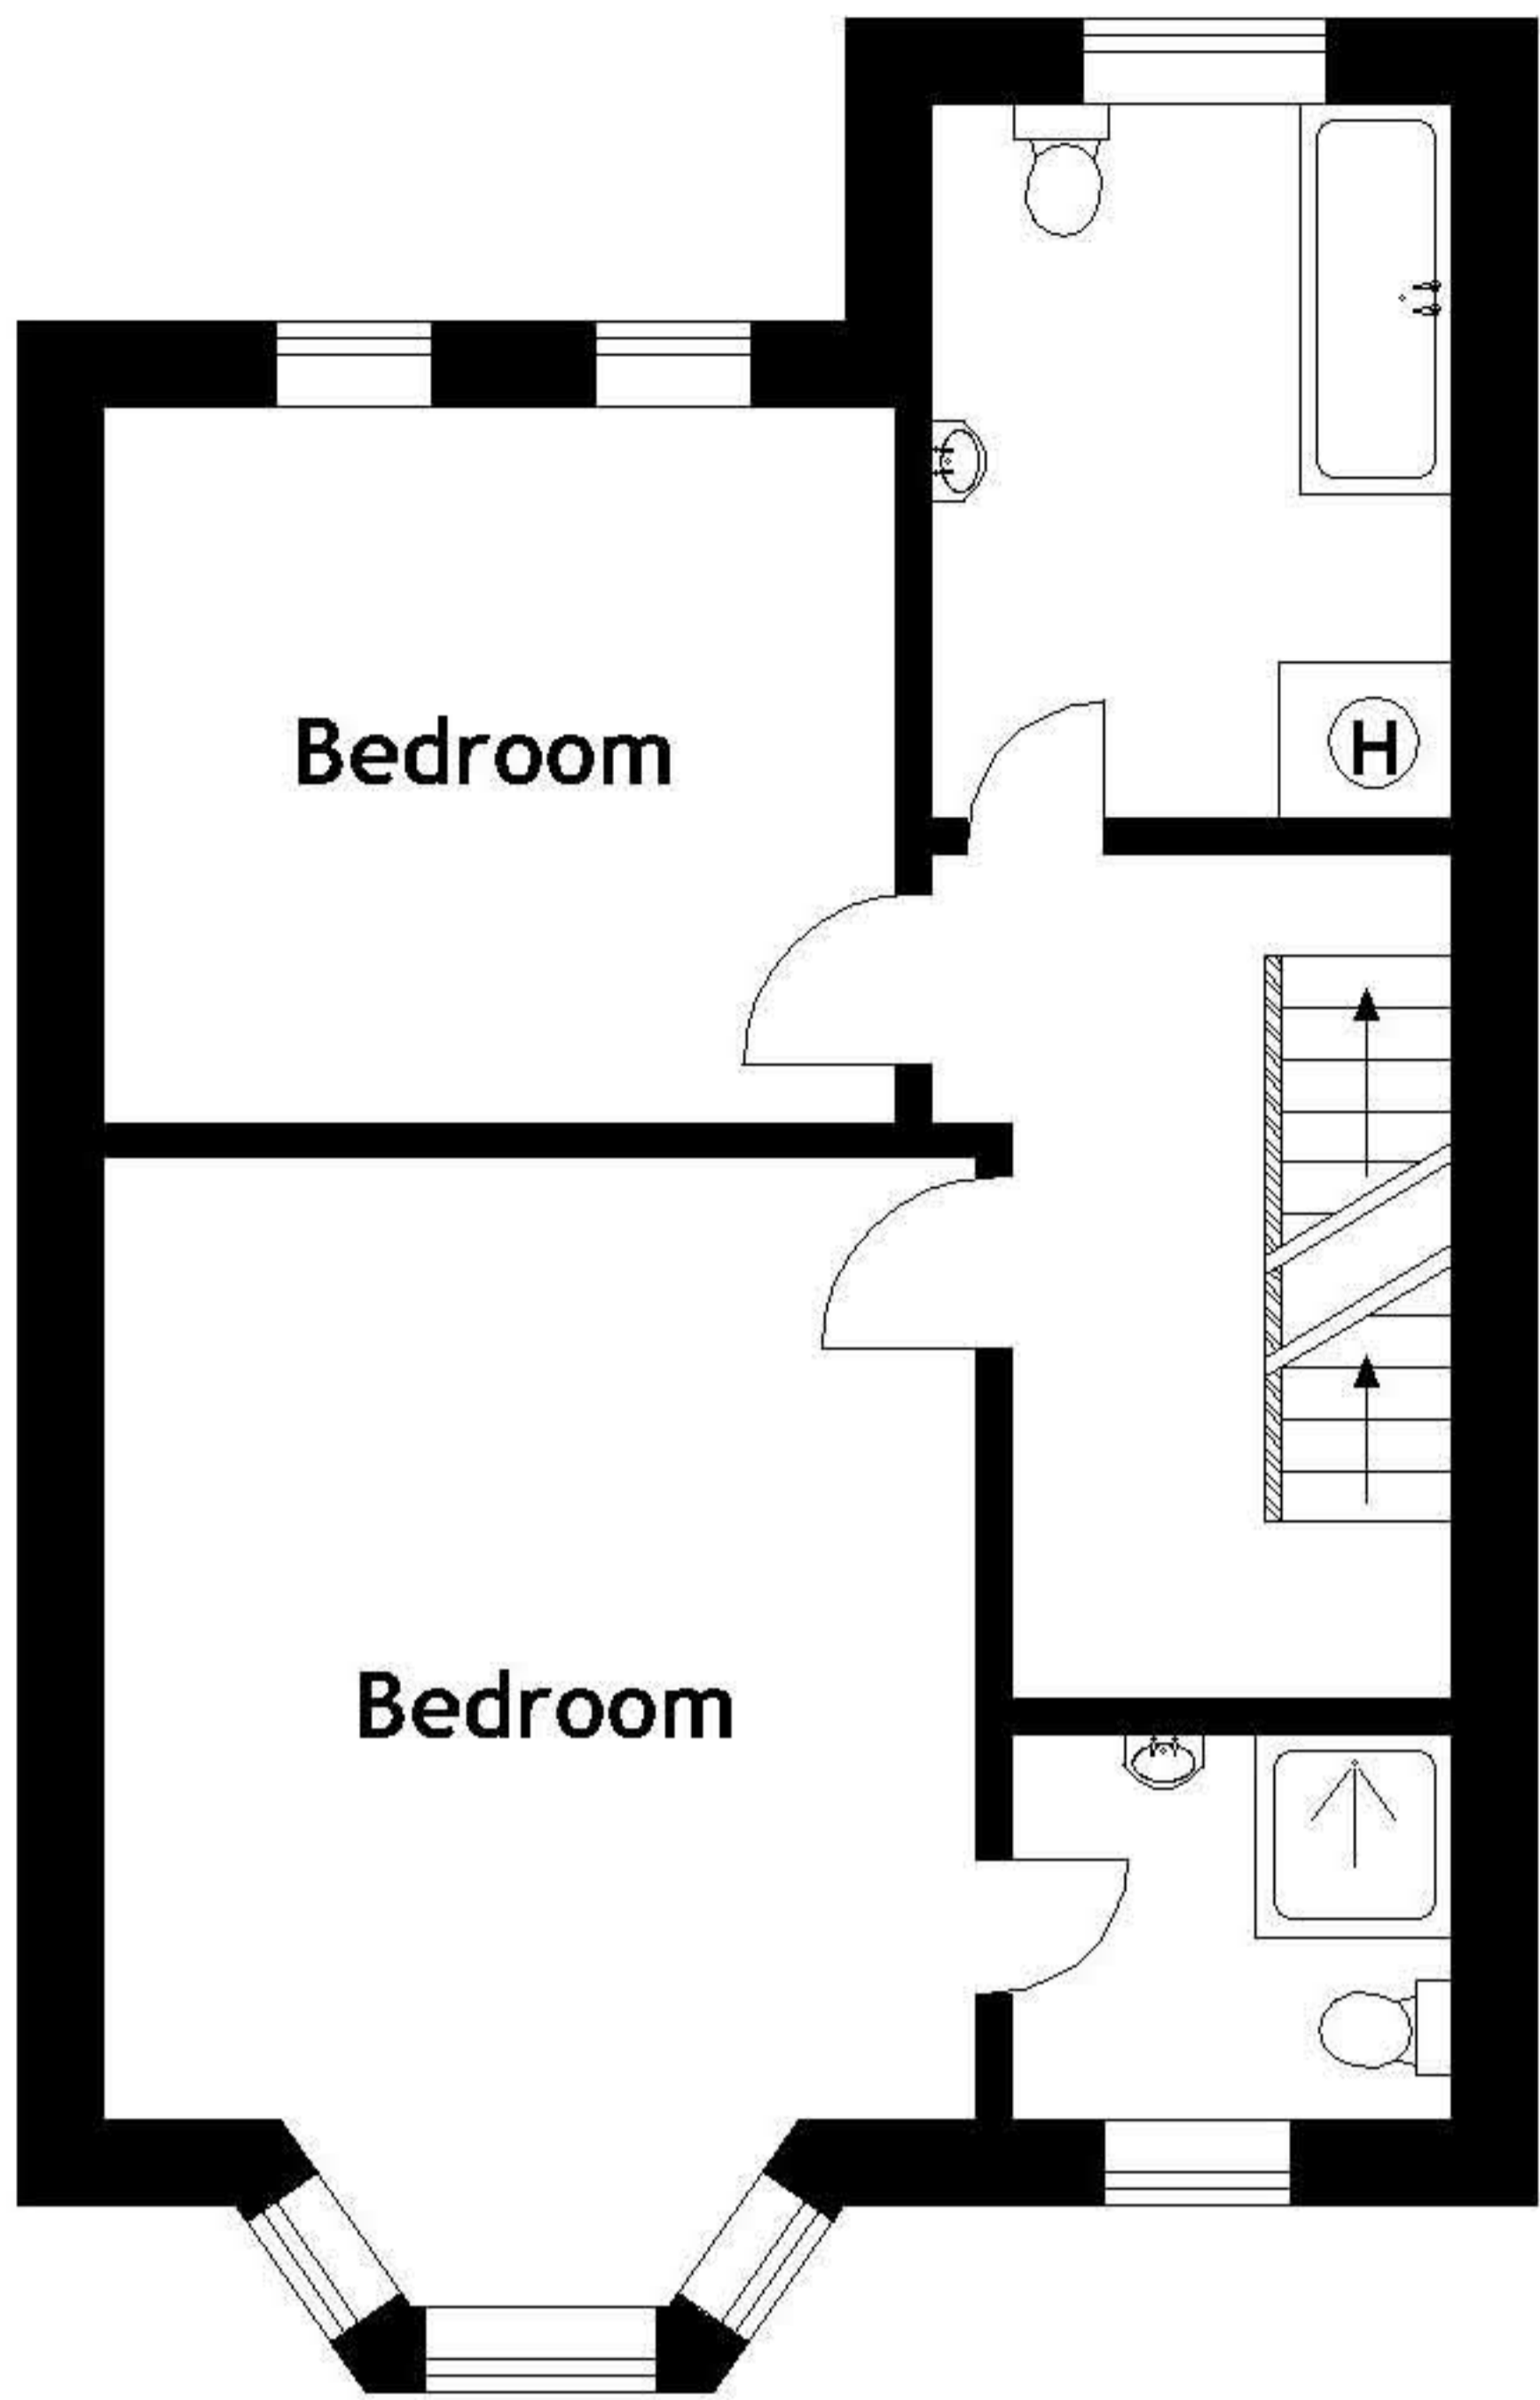

11 Demense Gate

Approx. Gross Internal Area 2,231 Sq.Ft

First Floor

Second Floor

Lower Ground Floor

Ground Floor

For illustrative purposes only. Not to scale.

Whilst every attempt has been made to ensure accuracy of the floor plan all measurements are approximate and no responsibility is taken for any error, omission or measurement.