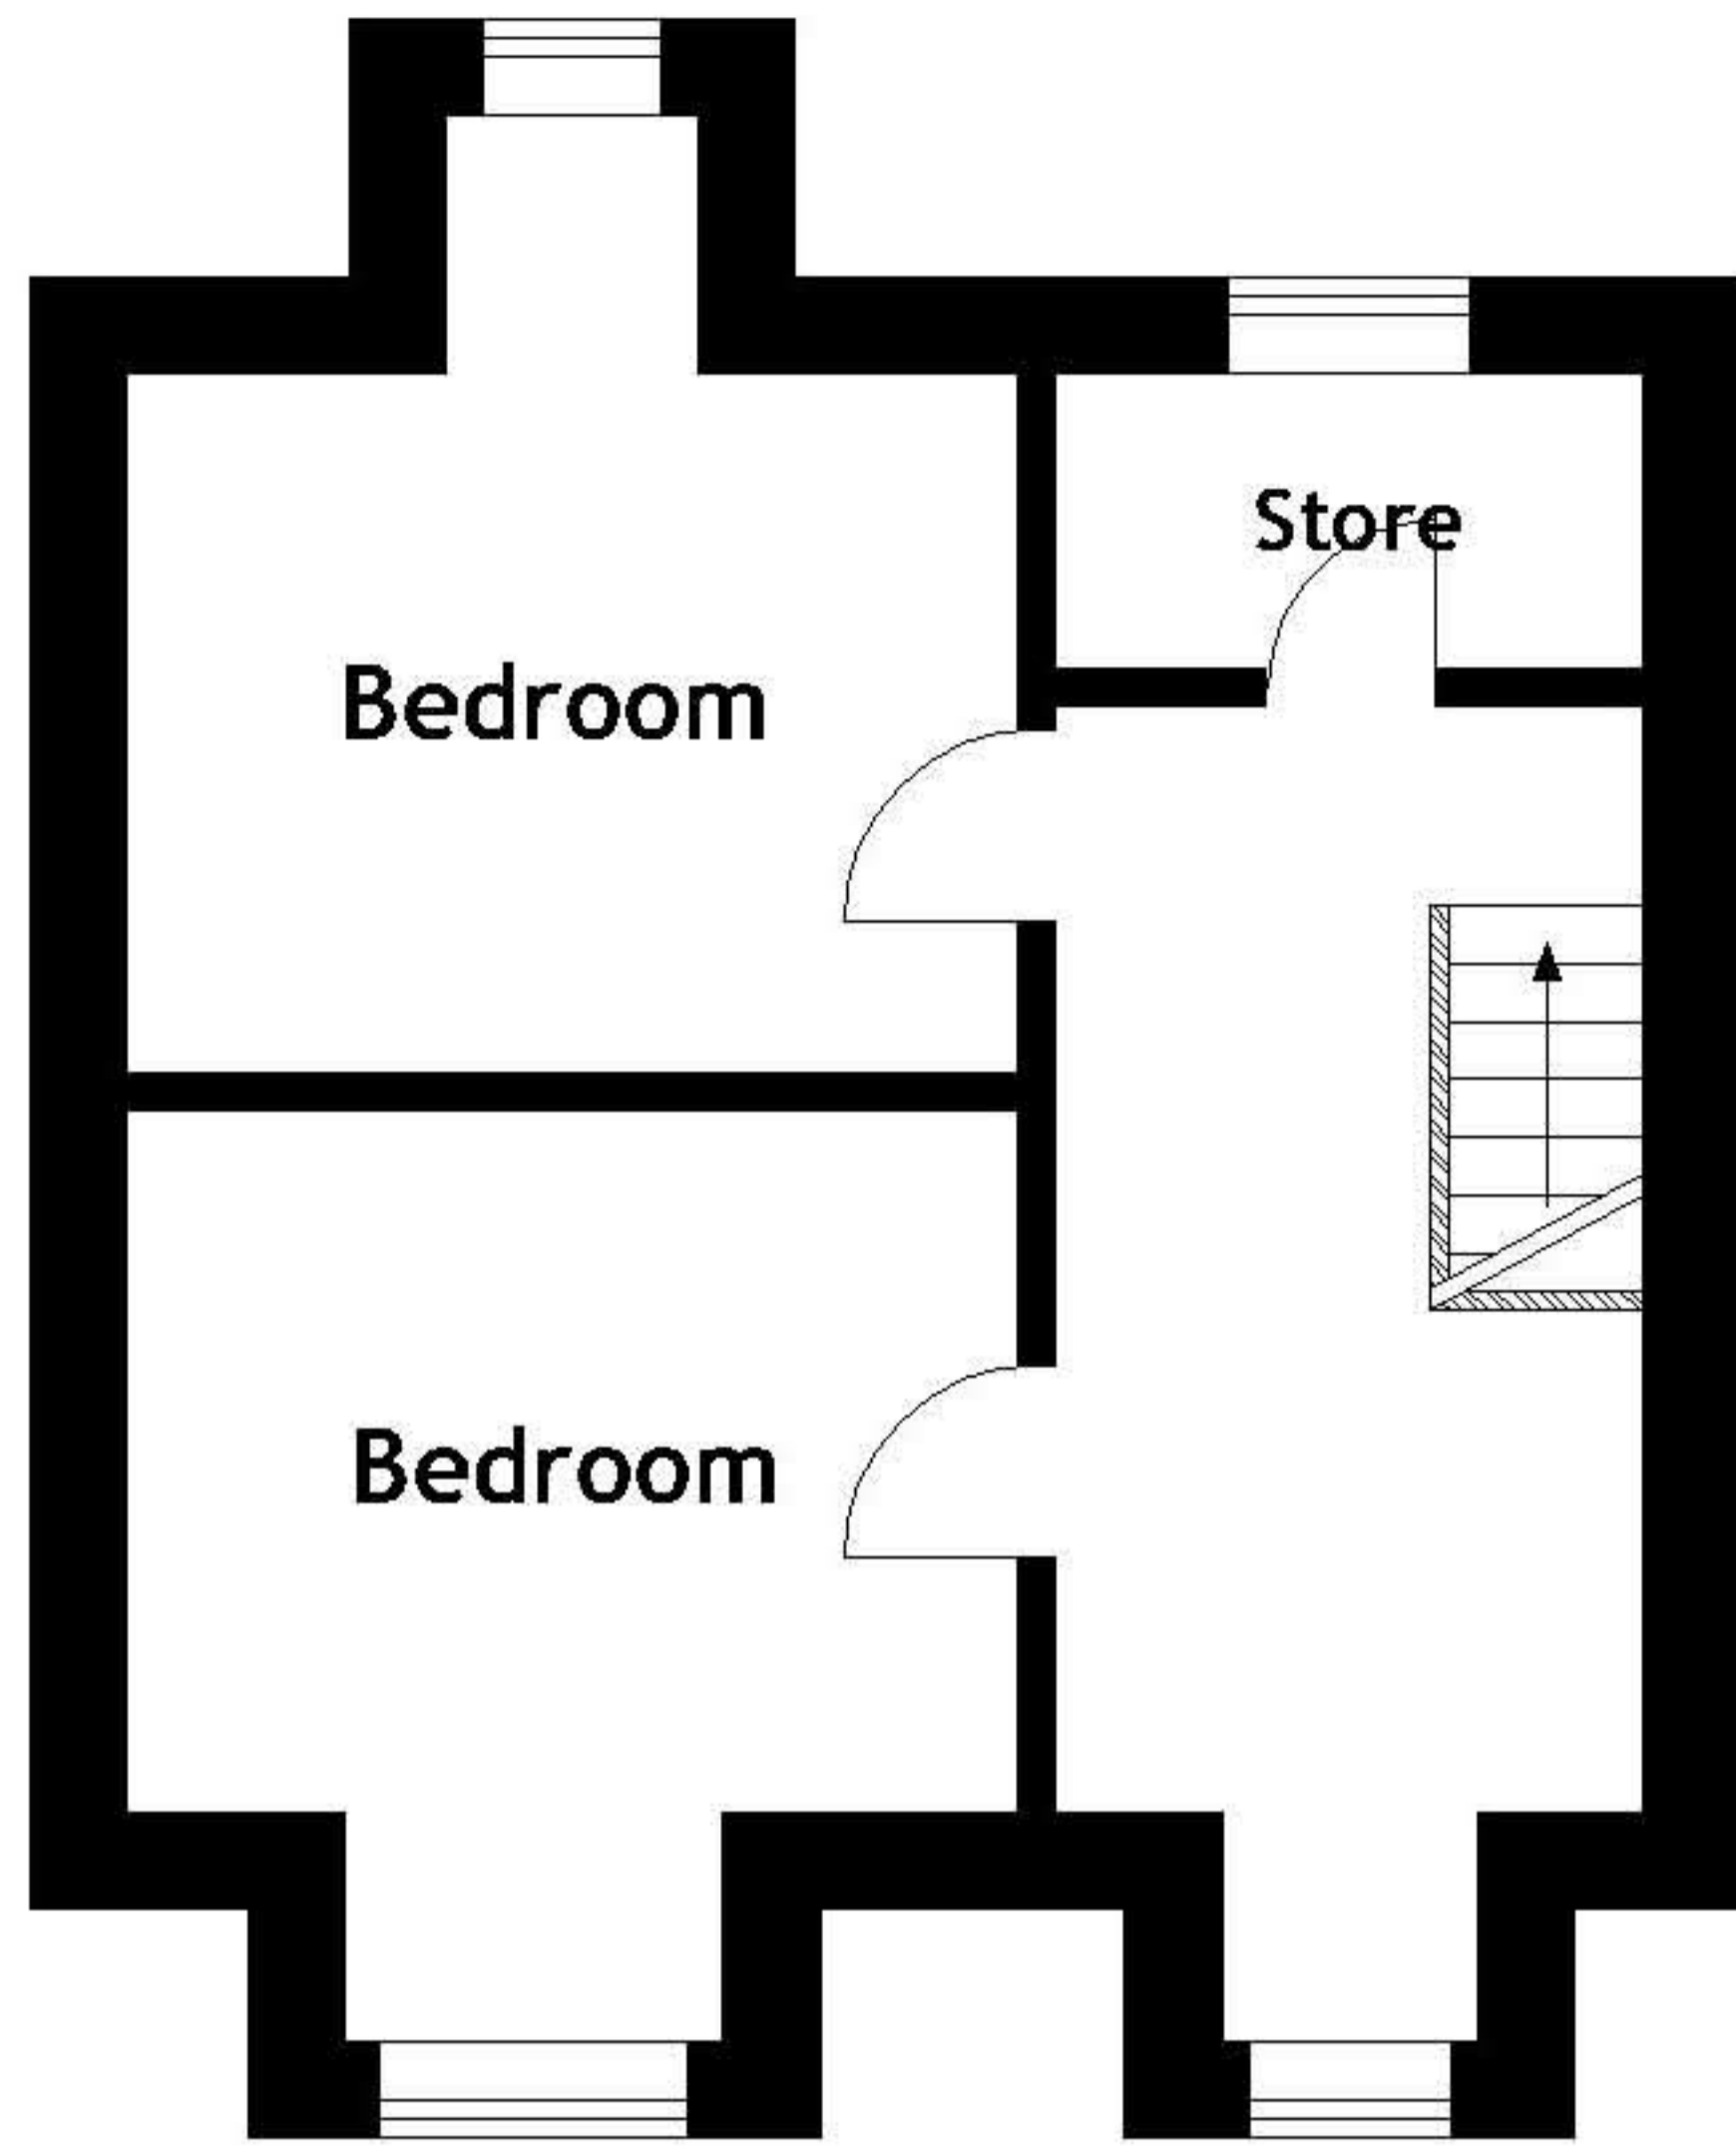

11 Demense Gate

Approx. Gross Internal Area 2,231 Sq.Ft

First Floor

Second Floor

Lower Ground Floor

Ground Floor

For illustrative purposes only. Not to scale.

Whilst every attempt has been made to ensure accuracy of the floor plan all measurements are approximate and no responsibility is taken for any error, omission or measurement.