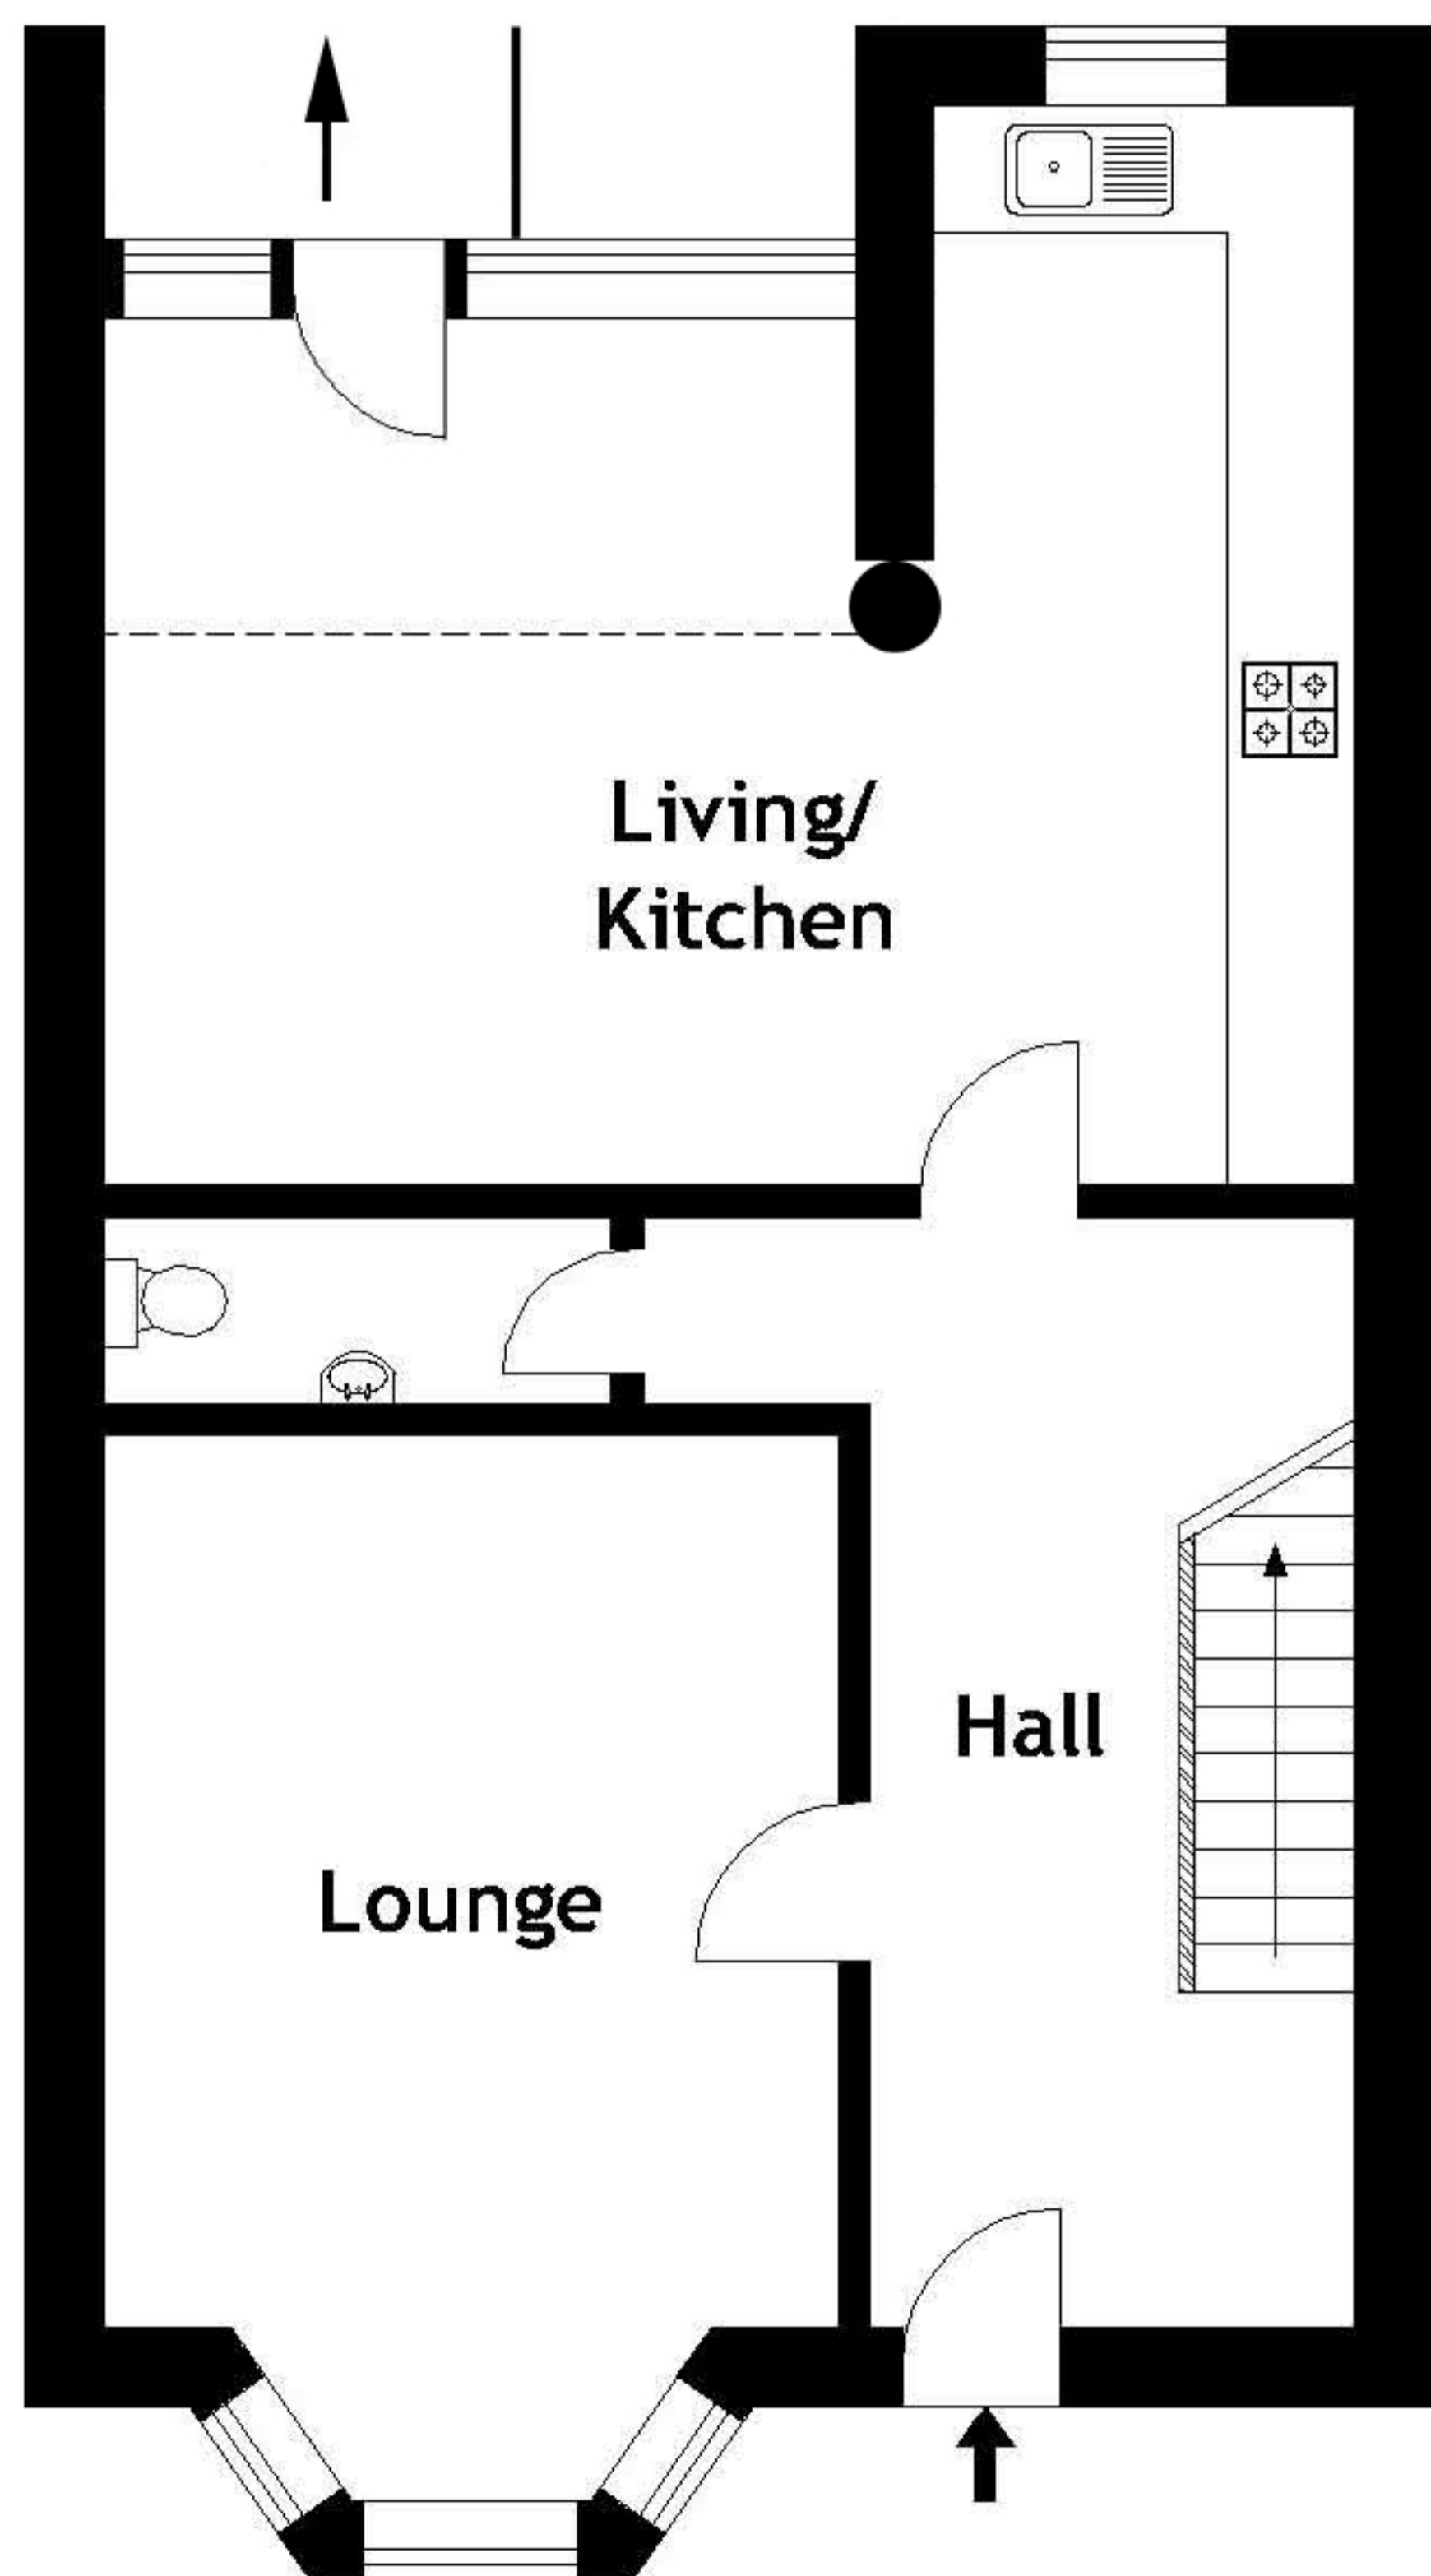

11 Demense Gate

Approx. Gross Internal Area 2,231 Sq.Ft

First Floor

Second Floor

Lower Ground Floor

Ground Floor

For illustrative purposes only. Not to scale.

Whilst every attempt has been made to ensure accuracy of the floor plan all measurements are approximate and no responsibility is taken for any error, omission or measurement.