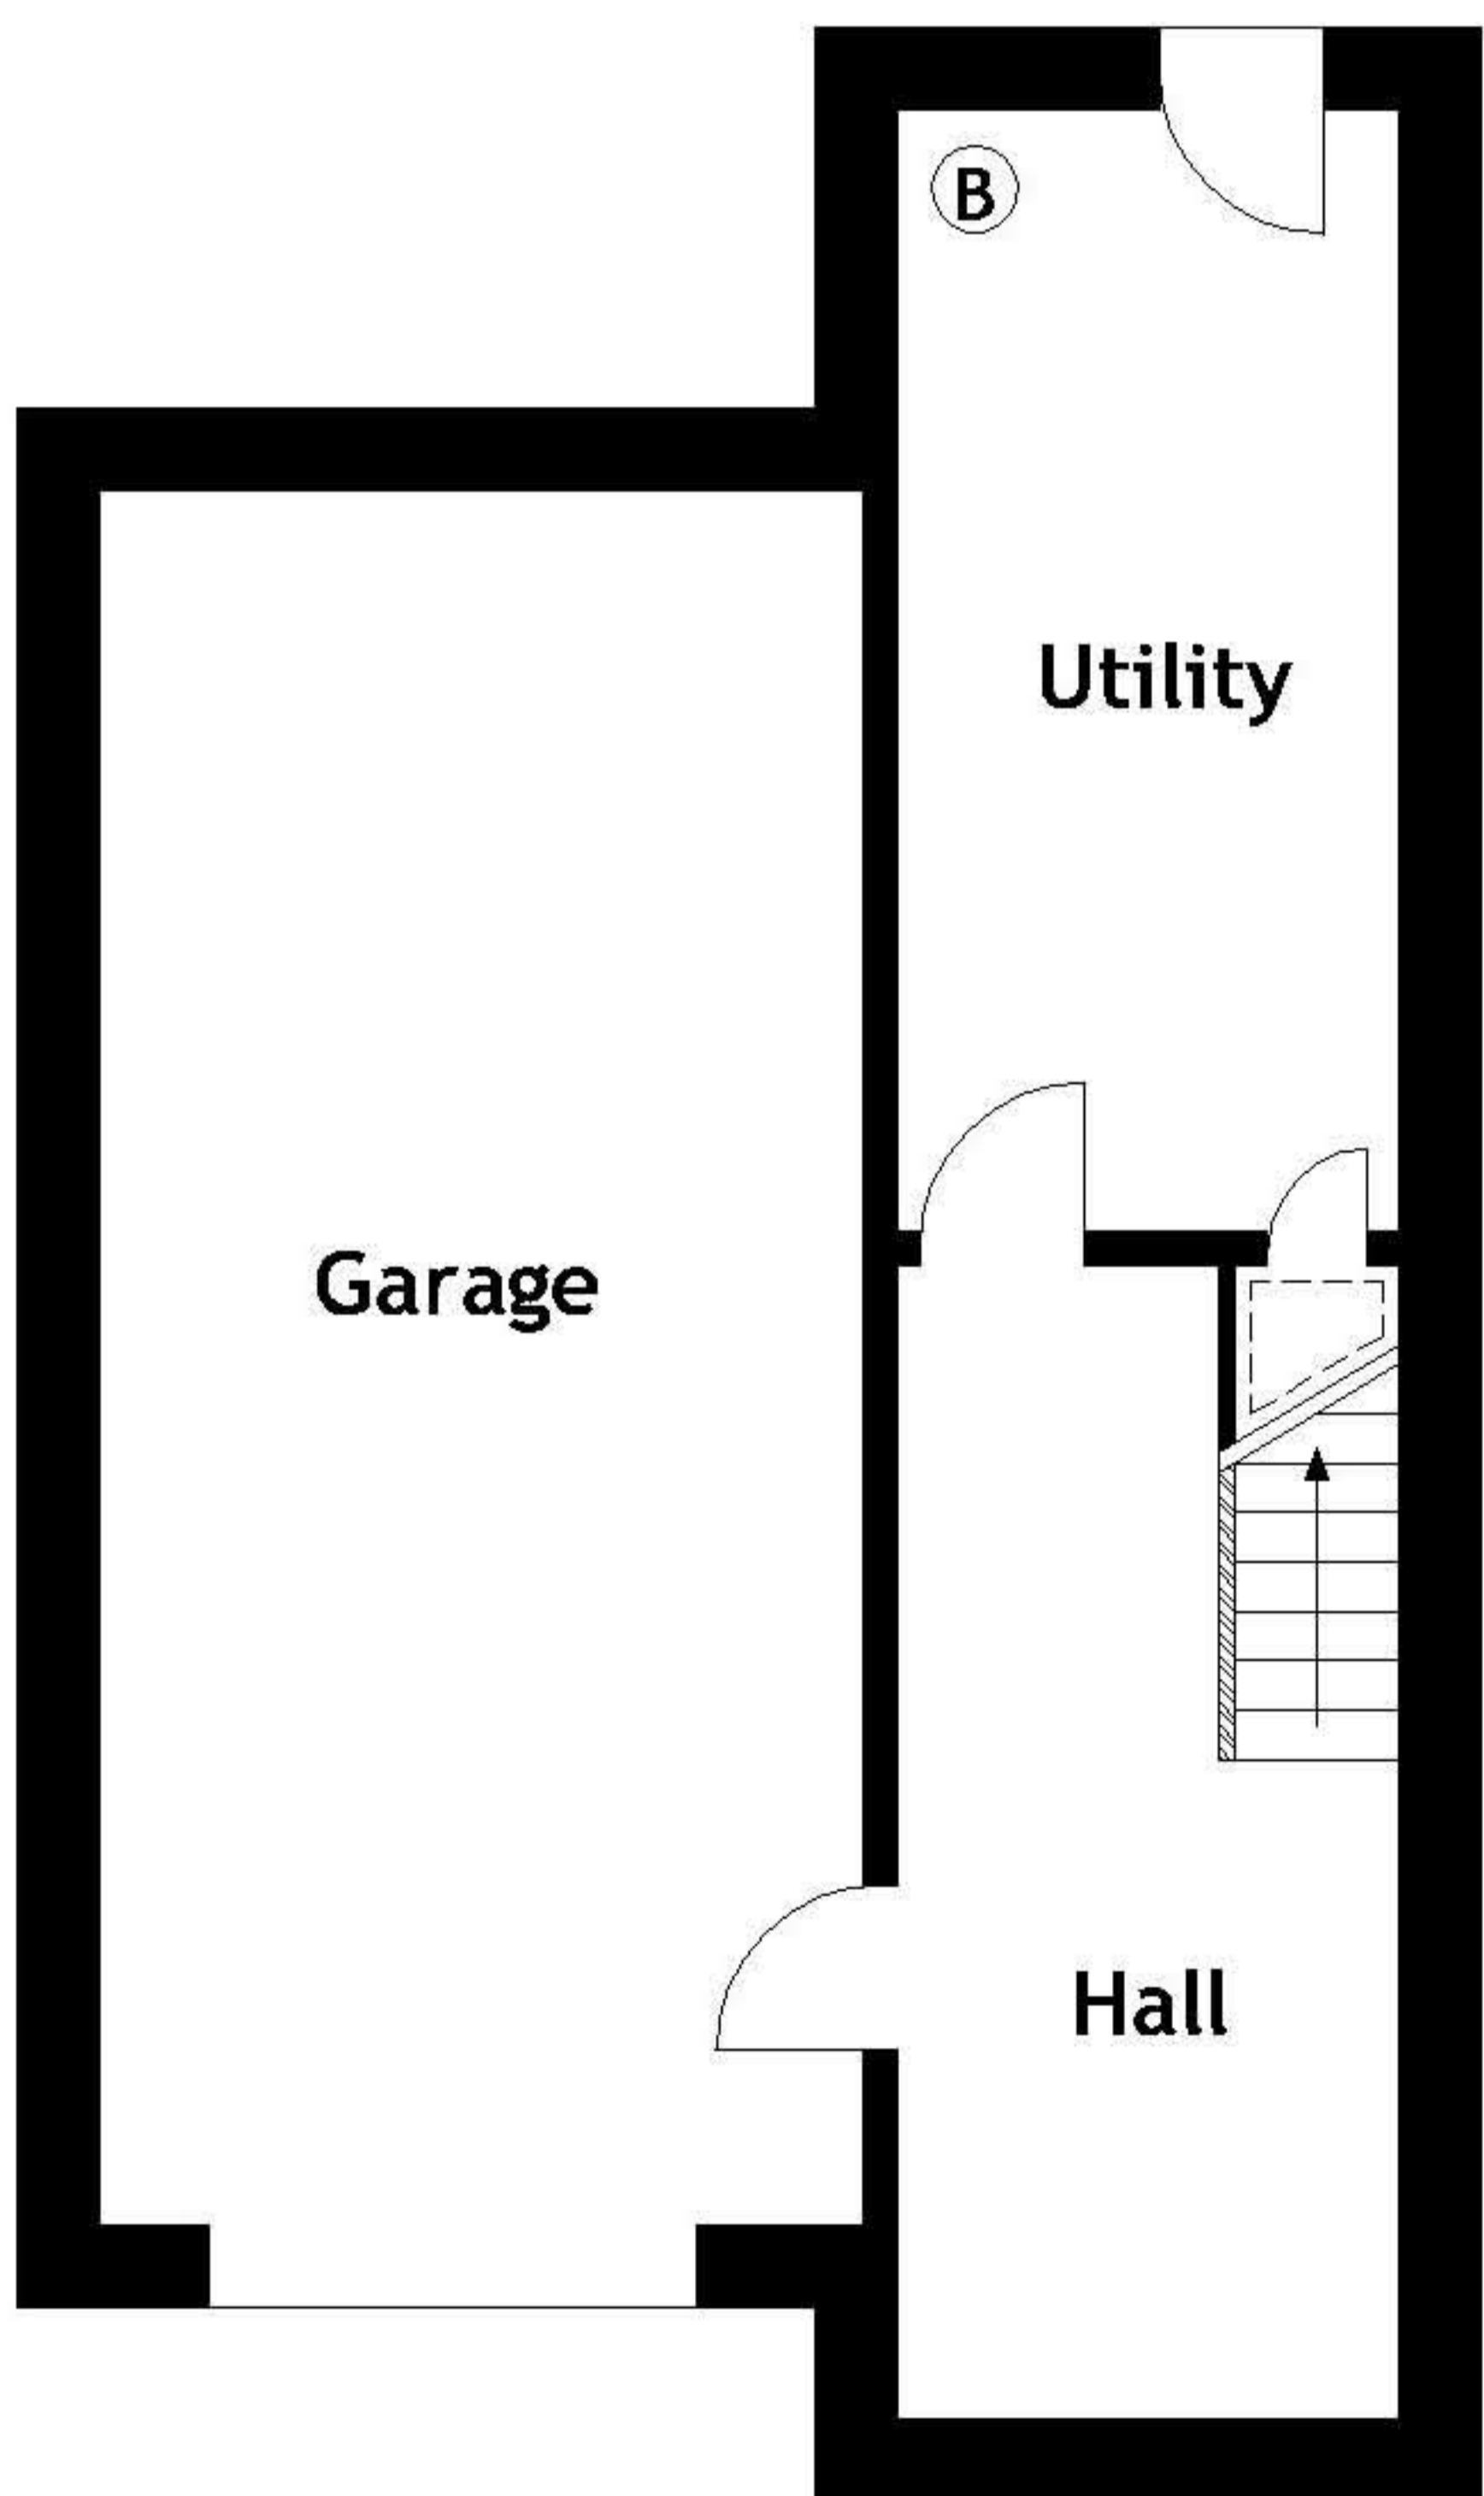

11 Demense Gate

Approx. Gross Internal Area 2,231 Sq.Ft

First Floor

Second Floor

Lower Ground Floor

Ground Floor

For illustrative purposes only. Not to scale.

Whilst every attempt has been made to ensure accuracy of the floor plan all measurements are approximate and no responsibility is taken for any error, omission or measurement.