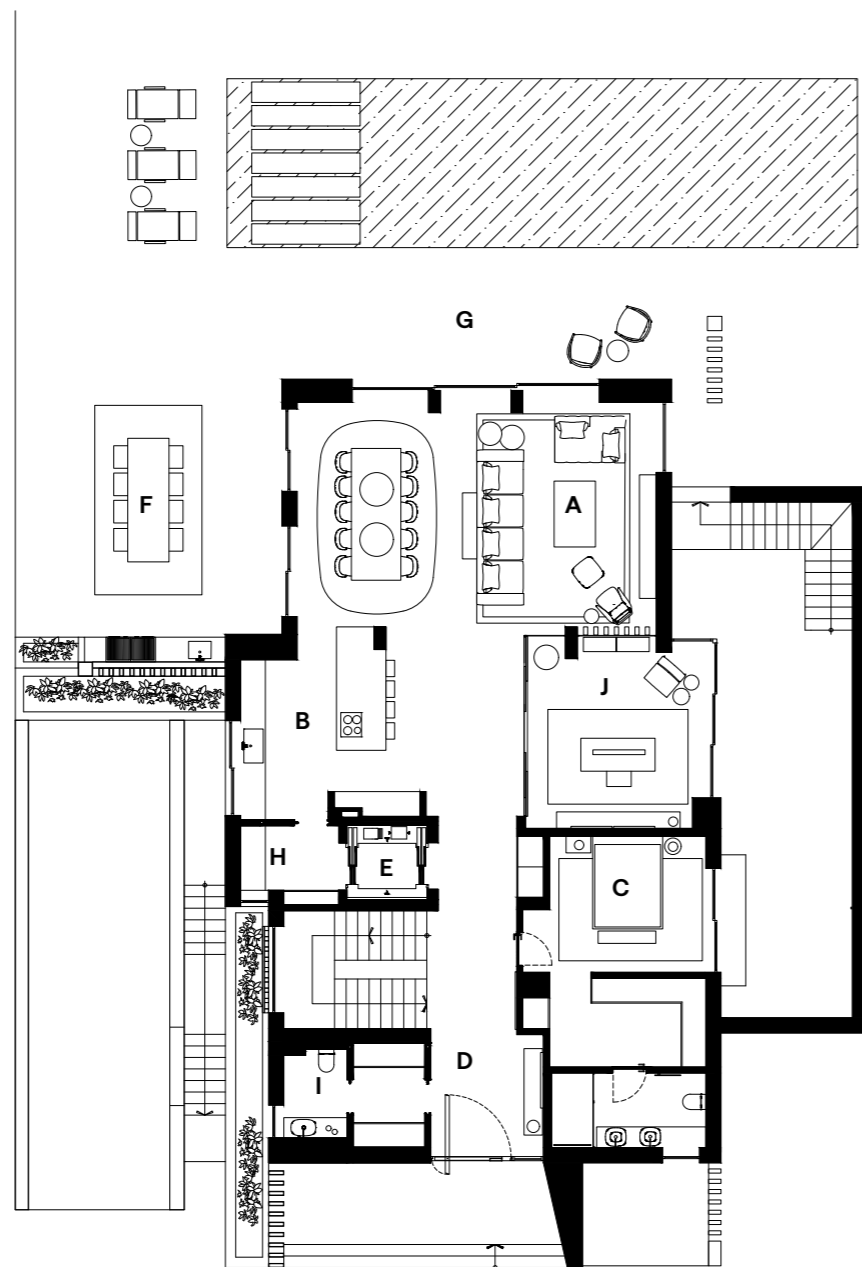

HORIZON RESIDENCES

5 BEDROOM	Q4
Bedrooms	4 + 1
Bathrooms	9
Carpark	4
Total Area	693,72
Above Ground	421,87
Basement	271,85
Rooftop	421,87
Garden Area	735,67

GROUND FLOOR

A	Living Room w/Dinner Area	47.64m ²
B	Kitchen	19.63m ²
C	Bedroom	28.97m ²
D	Hall	20.12m ²
E	Elevator	-
F	Outdoor Kitchen	42.10m ²
G	Outdoor Living Area	93.30m ²
H	Back Kitchen	3.81m ²
I	Cloakroom	3.30m ²
J	Home Office	19.60m ²

FIRST FLOOR

K	Master Suite	69.23m ²
L	Bedroom	31.11m ²
M	Bedroom	30.40m ²
N	Terrace	21.99m ²
O	Terrace	4.23m ²
E	Elevator	-