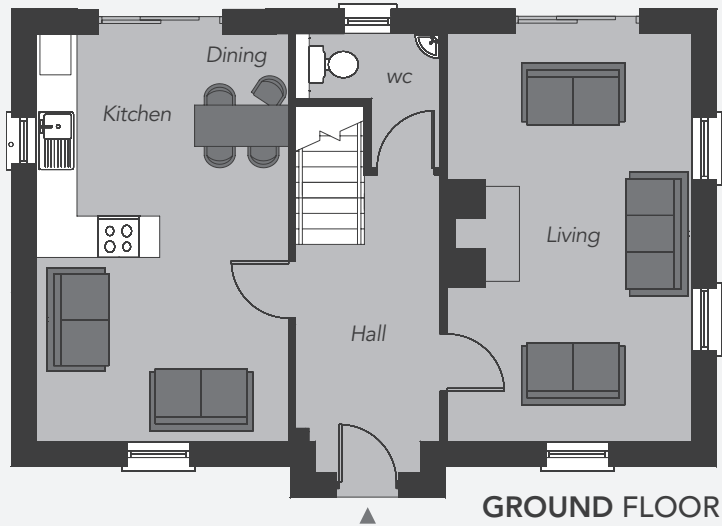

## The Manor House

Total Floor Area:  
1,313 sq ft approx.

### GROUND FLOOR

Entrance Hall	
Living	19'5" x 11'8"
Kitchen / Dining	19'5" x 12'0"
WC (max)	6'10" x 6'4"

### FIRST FLOOR

Master Bed	12'8" x 12'0"
Ensuite	12'0" x 4'1"
Bedroom 2	11'8" x 9'6"
Bedroom 3 (max)	11'8" x 9'8"
Bathroom	8'10" x 6'2"

Layout of Kitchen, Bathroom, Ensuite & WC subject to change