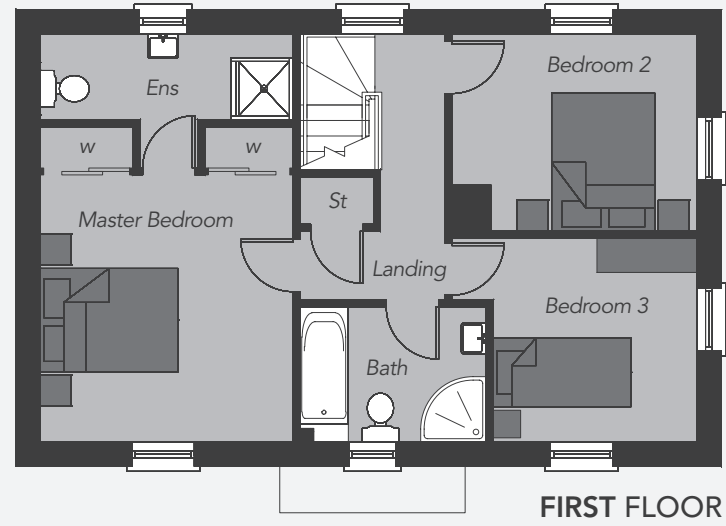

## The Manor House

Total Floor Area:  
1,313 sq ft approx.

### GROUND FLOOR

Entrance Hall	
Living	19'5" x 11'8"
Kitchen / Dining	19'5" x 12'0"
WC (max)	6'10" x 6'4"

### FIRST FLOOR

Master Bed	12'8" x 12'0"
Ensuite	12'0" x 4'1"
Bedroom 2	11'8" x 9'6"
Bedroom 3 (max)	11'8" x 9'8"
Bathroom	8'10" x 6'2"

Layout of Kitchen, Bathroom, Ensuite & WC subject to change