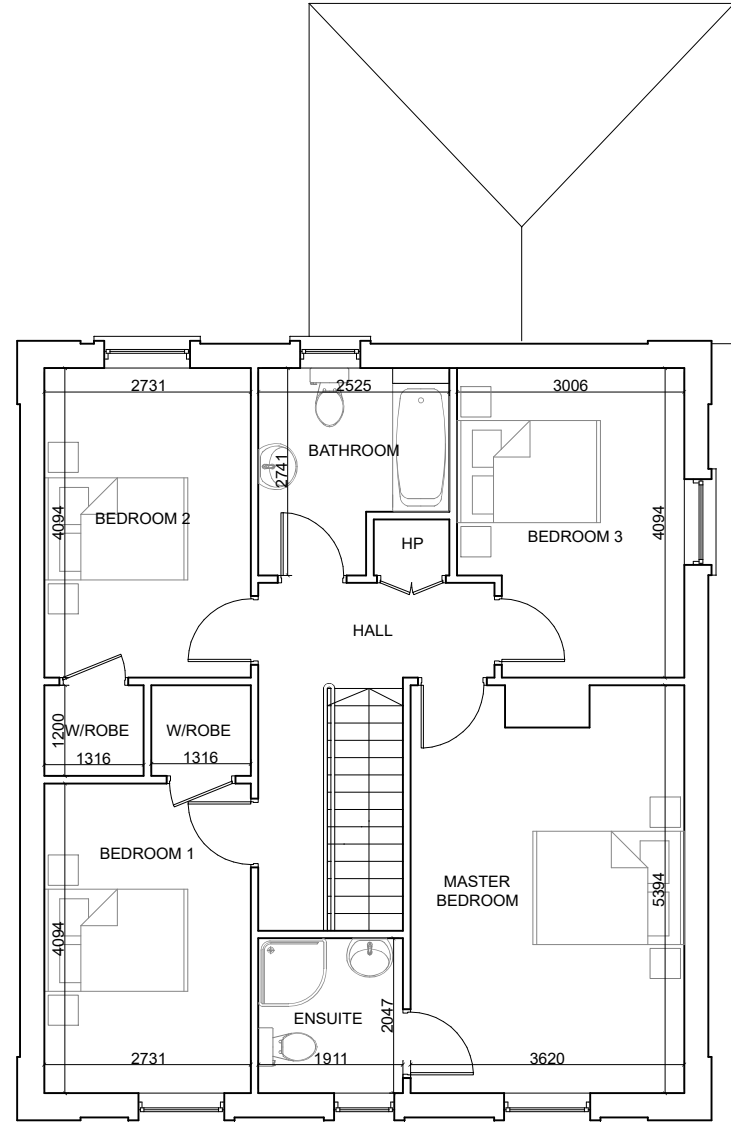

HT7

FIRST FLOOR PLAN

Total Floor Area - 180.6m² / 1944 sqft

FIRST FLOOR PLAN