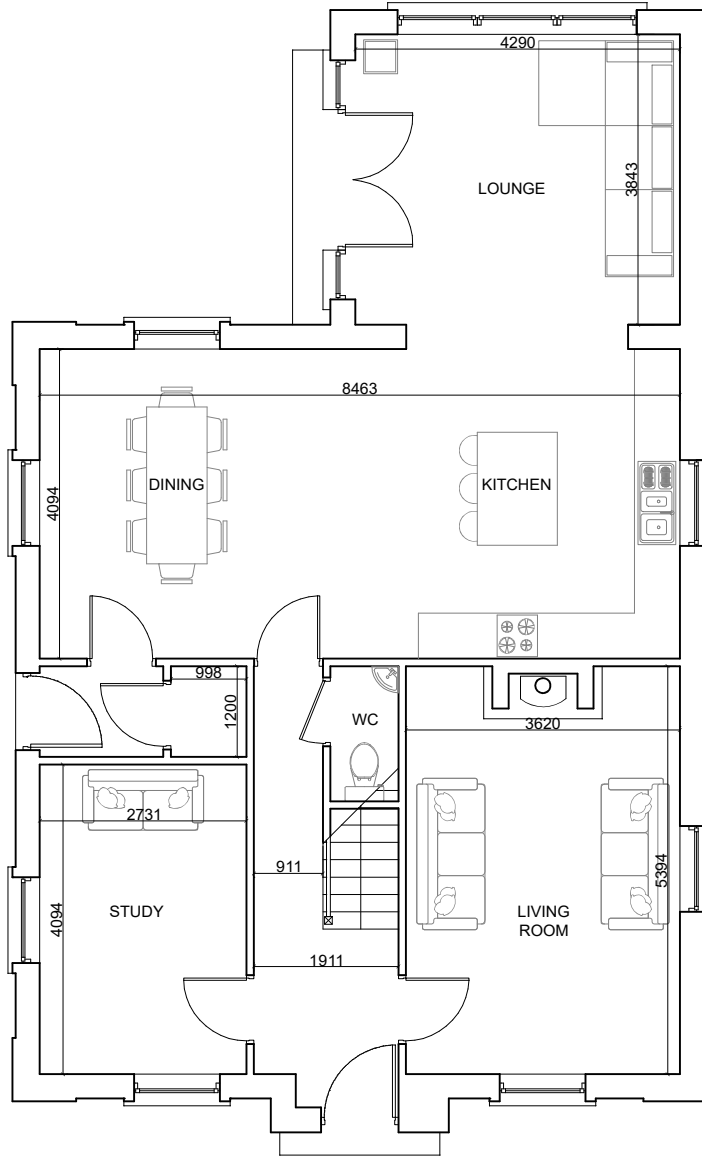

HT7

FIRST FLOOR PLAN

Total Floor Area - 180.6m² / 1944 sqft

FIRST FLOOR PLAN