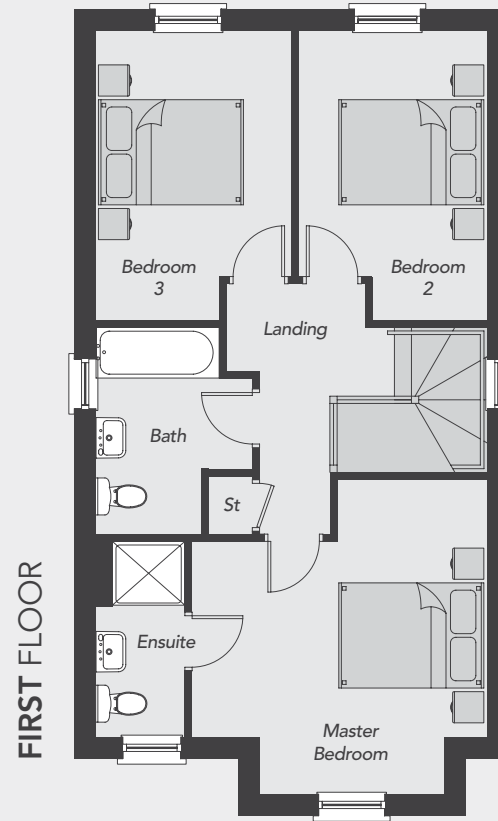

# *The Alnwick*

Total Floor Area: 1,175 sq ft approx.

**Drumnagoon  
Park**  
DRUMNAGOON ROAD  
CRAIGAVON

Visit us online at: [www.drumnagoonpark.co.uk](http://www.drumnagoonpark.co.uk)

## GROUND FLOOR

Entrance Hall	
Living <i>Plus Bay</i>	12'11" x 11'7"
Kitchen/Dining	17'8" x 12'9"
Utility Area	6'8" x 3'5"
Cloakroom	4'11" x 3'5"

## FIRST FLOOR

Master Bedroom <i>Max</i>	14'2" x 13'4"
Ensuite	8'6" x 4'0"
Bedroom 2	13'1" x 8'10"
Bedroom 3	13'1" x 8"
Bathroom	9'4" x 5'6"

**Total Floor Area**  
1,175 sq ft approx.

All dimensions are approximate and 3D computer generated images are for illustration purposes only, both of which may be subject to change.