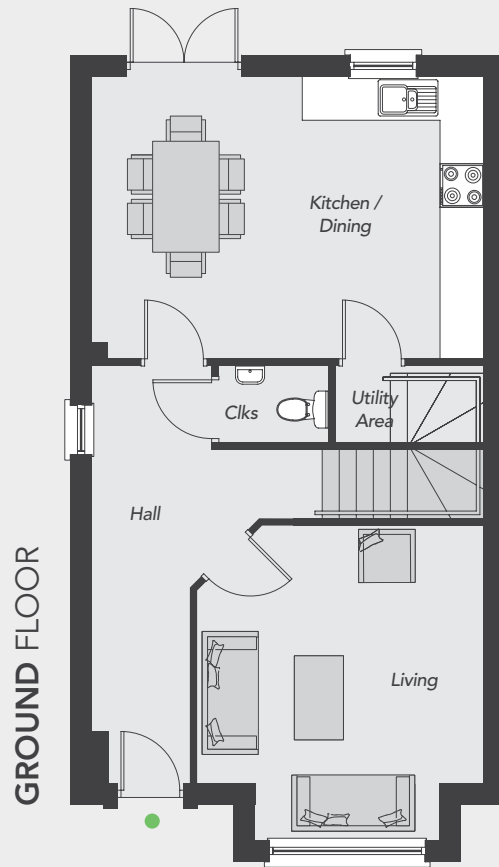

# *The Alnwick*

Total Floor Area: 1,175 sq ft approx.

**Drumnagoon  
Park**  
DRUMNAGOON ROAD  
CRAIGAVON

Visit us online at: [www.drumnagoonpark.co.uk](http://www.drumnagoonpark.co.uk)

## GROUND FLOOR

Entrance Hall	
Living <i>Plus Bay</i>	12'11" x 11'7"
Kitchen/Dining	17'8" x 12'9"
Utility Area	6'8" x 3'5"
Cloakroom	4'11" x 3'5"

## FIRST FLOOR

Master Bedroom <i>Max</i>	14'2" x 13'4"
Ensuite	8'6" x 4'0"
Bedroom 2	13'1" x 8'10"
Bedroom 3	13'1" x 8"
Bathroom	9'4" x 5'6"

**Total Floor Area**  
1,175 sq ft approx.

All dimensions are approximate and 3D computer generated images are for illustration purposes only, both of which may be subject to change.