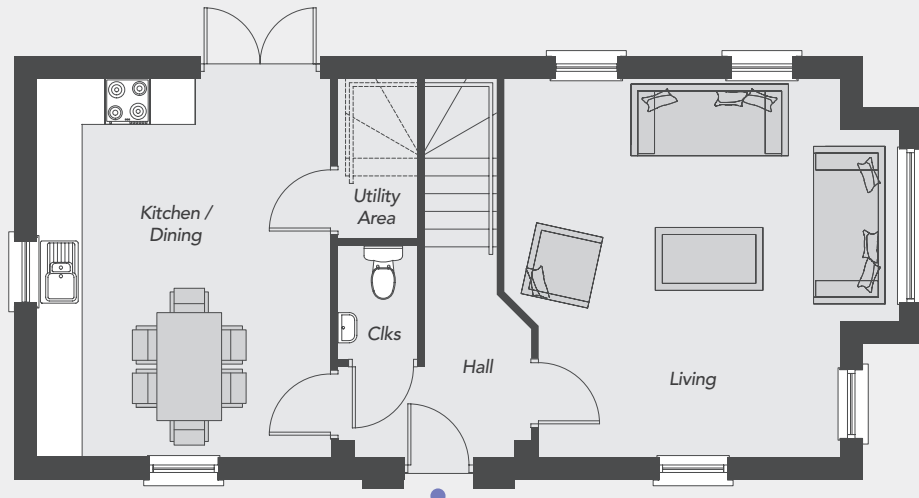

Computer Visual

The Hounslow RS - Site 66

Total Floor Area: 1190 sq ft approx.

**Drumnagoon
Park**
DRUMNAGOON ROAD
CRAIGAVON

Visit us online at; www.drumnagoonpark.co.uk

GROUND FLOOR

FIRST FLOOR

The Hounslow RS - Site 66

GROUND FLOOR

Entrance Hall	
Living <i>Plus Bay</i>	16'5" x 14'7"
Kitchen/Dining	16'5" x 12'9"
Utility Area	6'11" x 3'5"
Cloakroom	4'11" x 3'5"

FIRST FLOOR

Master Bedroom <i>Max</i>	17'2" x 12'1"
Ensuite	11'1" x 4'0"
Bedroom 2	13'1" x 8'4"
Bedroom 3	13'1" x 7'8"
Bathroom	7'4" x 5'6"

Total Floor Area
1190 sq ft approx.

Computer Visual

All dimensions are approximate and 3D computer generated images are for illustration purposes only, both of which may be subject to change.