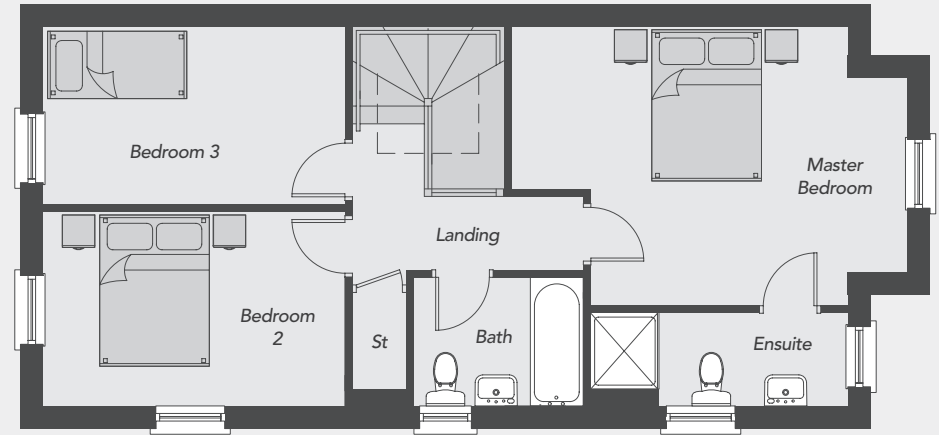

Computer Visual

The Hounslow RS - Site 66

Total Floor Area: 1190 sq ft approx.

**Drumnagoon
Park**
DRUMNAGOON ROAD
CRAIGAVON

Visit us online at; www.drumnagoonpark.co.uk

GROUND FLOOR

FIRST FLOOR

The Hounslow RS - Site 66

GROUND FLOOR

Entrance Hall	
Living <i>Plus Bay</i>	16'5" x 14'7"
Kitchen/Dining	16'5" x 12'9"
Utility Area	6'11" x 3'5"
Cloakroom	4'11" x 3'5"

FIRST FLOOR

Master Bedroom <i>Max</i>	17'2" x 12'1"
Ensuite	11'1" x 4'0"
Bedroom 2	13'1" x 8'4"
Bedroom 3	13'1" x 7'8"
Bathroom	7'4" x 5'6"

Total Floor Area
1190 sq ft approx.

Computer Visual

All dimensions are approximate and 3D computer generated images are for illustration purposes only, both of which may be subject to change.