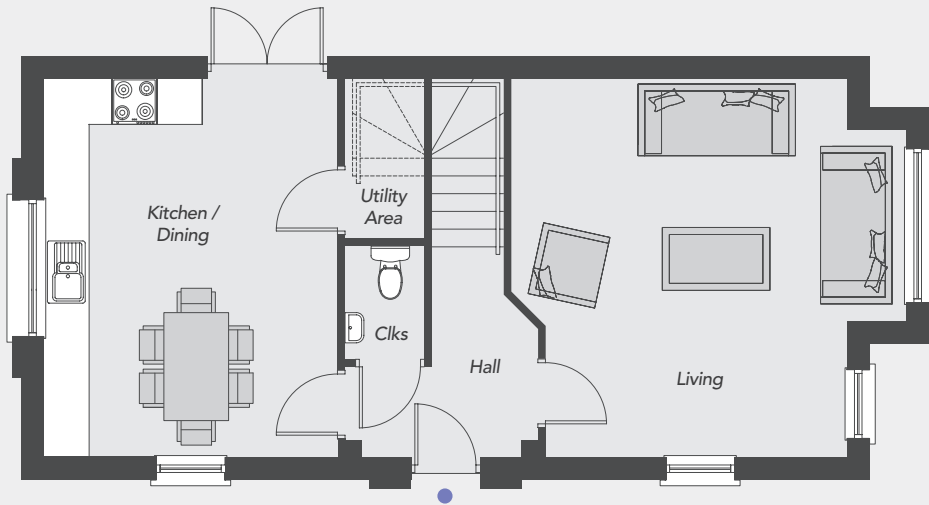

The Hounslow RS - Site 66

Total Floor Area: 1190 sq ft approx.

**Drumnagoon
Park**
DRUMNAGOON ROAD
CRAIGAVON

Visit us online at: www.drumnagoonpark.co.uk

GROUND FLOOR

FIRST FLOOR

The Hounslow RS - Site 66

GROUND FLOOR

Entrance Hall	
Living <i>Plus Bay</i>	16'5" x 14'7"
Kitchen/Dining	16'5" x 12'9"
Utility Area	6'11" x 3'5"
Cloakroom	4'11" x 3'5"

FIRST FLOOR

Master Bedroom <i>Max</i>	17'2" x 12'1"
Ensuite	11'1" x 4'0"
Bedroom 2	13'1" x 8'4"
Bedroom 3	13'1" x 7'8"
Bathroom	7'4" x 5'6"

Total Floor Area
1190 sq ft approx.

Computer Visual

All dimensions are approximate and 3D computer generated images are for illustration purposes only, both of which may be subject to change.