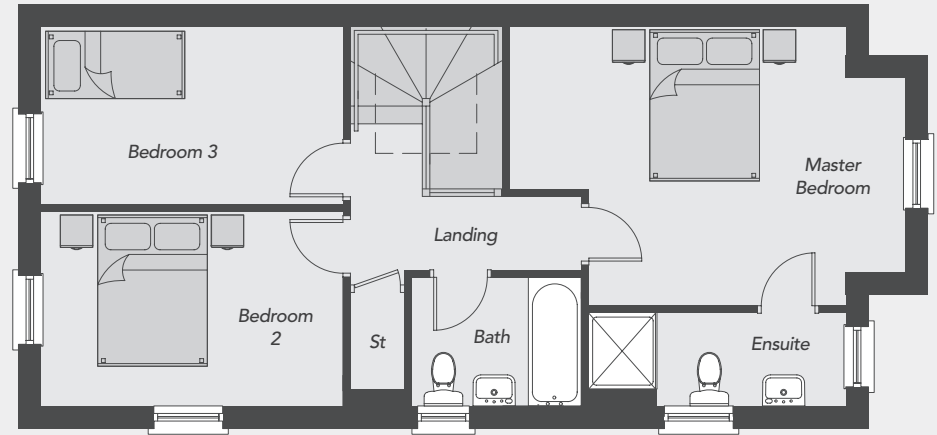

The Hounslow RS - Site 66

Total Floor Area: 1190 sq ft approx.

**Drumnagoon
Park**
DRUMNAGOON ROAD
CRAIGAVON

Visit us online at: www.drumnagoonpark.co.uk

GROUND FLOOR

FIRST FLOOR

The Hounslow RS - Site 66

GROUND FLOOR

Entrance Hall	
Living <i>Plus Bay</i>	16'5" x 14'7"
Kitchen/Dining	16'5" x 12'9"
Utility Area	6'11" x 3'5"
Cloakroom	4'11" x 3'5"

FIRST FLOOR

Master Bedroom <i>Max</i>	17'2" x 12'1"
Ensuite	11'1" x 4'0"
Bedroom 2	13'1" x 8'4"
Bedroom 3	13'1" x 7'8"
Bathroom	7'4" x 5'6"

Total Floor Area
1190 sq ft approx.

Computer Visual

All dimensions are approximate and 3D computer generated images are for illustration purposes only, both of which may be subject to change.