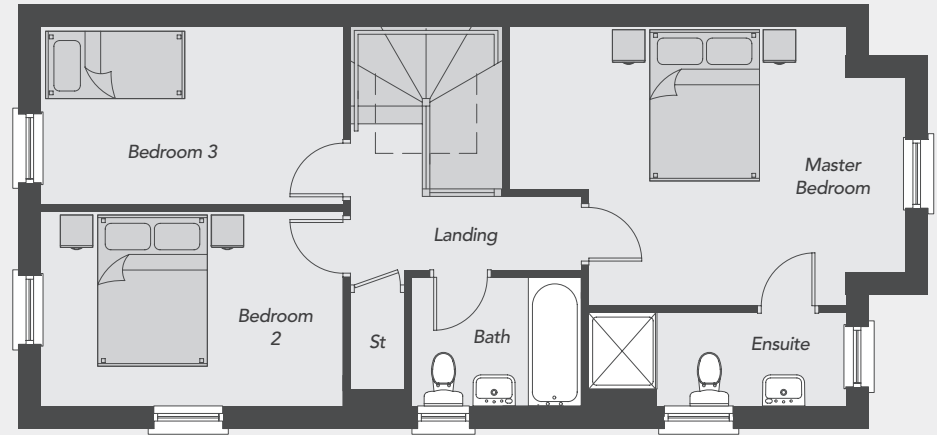

# *The Hounslow* - Site 66

Total Floor Area: 1190 sq ft approx.

**Drumnagoon  
Park**  
DRUMNAGOON ROAD  
CRAIGAVON

Visit us online at: [www.drumnagoonpark.co.uk](http://www.drumnagoonpark.co.uk)

**GROUND FLOOR**

**FIRST FLOOR**

## GROUND FLOOR

Entrance Hall	
Living <i>Plus Bay</i>	16'5" x 14'7"
Kitchen/Dining	16'5" x 12'9"
Utility Area	6'11" x 3'5"
Cloakroom	4'11" x 3'5"

## FIRST FLOOR

Master Bedroom <i>Max</i>	17'2" x 12'1"
Ensuite	11'1" x 4'0"
Bedroom 2	13'1" x 8'4"
Bedroom 3	13'1" x 7'8"
Bathroom	7'4" x 5'6"

**Total Floor Area**  
1190 sq ft approx.

All dimensions are approximate and 3D computer generated images are for illustration purposes only, both of which may be subject to change.