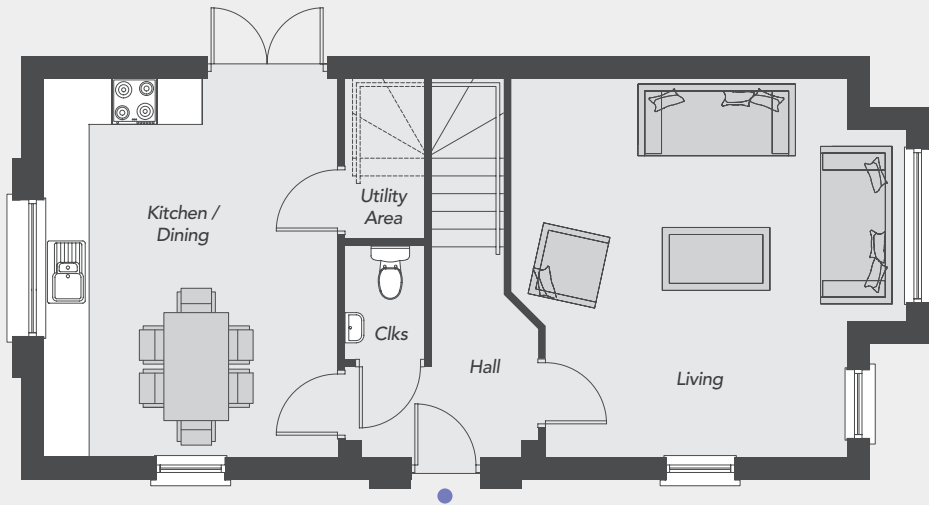

# *The Hounslow* - Site 66

Total Floor Area: 1190 sq ft approx.

**Drumnagoon  
Park**  
DRUMNAGOON ROAD  
CRAIGAVON

Visit us online at: [www.drumnagoonpark.co.uk](http://www.drumnagoonpark.co.uk)

**GROUND FLOOR**

**FIRST FLOOR**

## GROUND FLOOR

Entrance Hall	
Living <i>Plus Bay</i>	16'5" x 14'7"
Kitchen/Dining	16'5" x 12'9"
Utility Area	6'11" x 3'5"
Cloakroom	4'11" x 3'5"