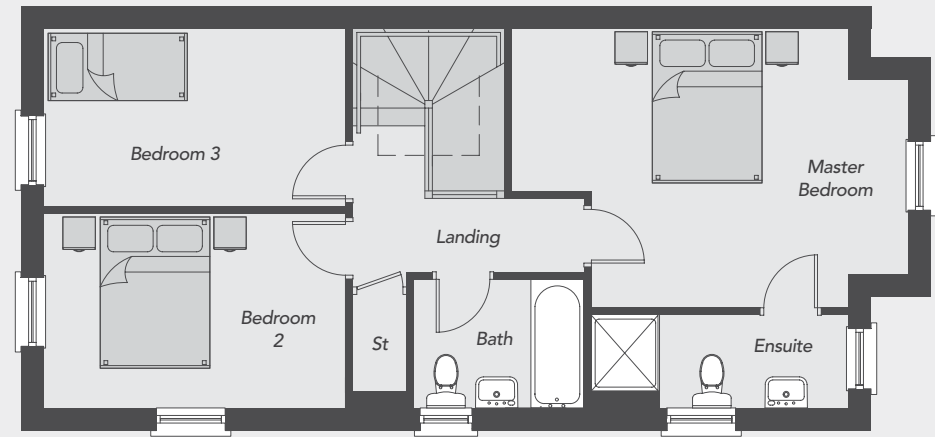

The Hounslow

Total Floor Area: 1190 sq ft approx.

**Drumnagoon
Park**
DRUMNAGOON ROAD
CRAIGAVON

Visit us online at: www.drumnagoonpark.co.uk

GROUND FLOOR

FIRST FLOOR

The Hounslow

GROUND FLOOR

Entrance Hall	
Living <i>Plus Bay</i>	16'5" x 14'7"
Kitchen/Dining	16'5" x 12'9"
Utility Area	6'11" x 3'5"
Cloakroom	4'11" x 3'5"

FIRST FLOOR

Master Bedroom <i>Max</i>	17'2" x 12'1"
Ensuite	11'1" x 4'0"
Bedroom 2	13'1" x 8'4"
Bedroom 3	13'1" x 7'8"
Bathroom	7'4" x 5'6"

Total Floor Area

1190 sq ft approx.

All dimensions are approximate and 3D computer generated images are for illustration purposes only, both of which may be subject to change.