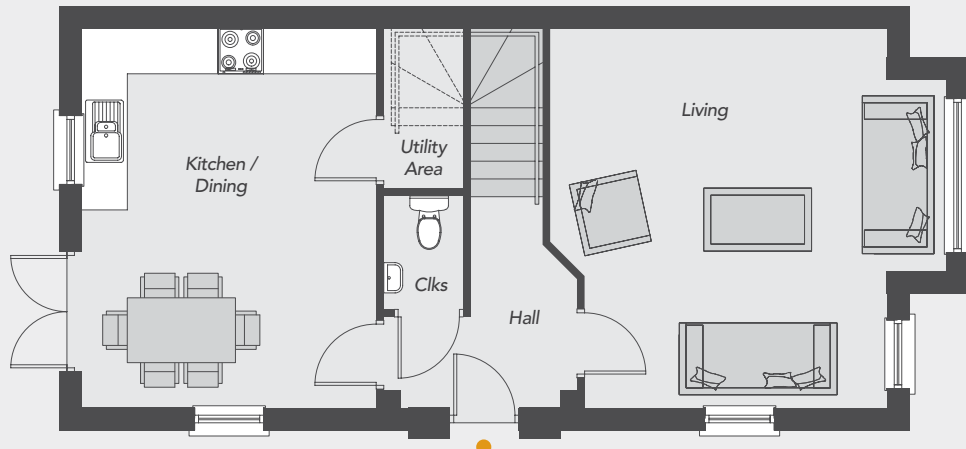

The Hounslow

Total Floor Area: 1190 sq ft approx.

**Drumnagoon
Park**
DRUMNAGOON ROAD
CRAIGAVON

Visit us online at: www.drumnagoonpark.co.uk

GROUND FLOOR

FIRST FLOOR

The Hounslow

GROUND FLOOR

Entrance Hall	
Living <i>Plus Bay</i>	16'5" x 14'7"
Kitchen/Dining	16'5" x 12'9"
Utility Area	6'11" x 3'5"
Cloakroom	4'11" x 3'5"

FIRST FLOOR

Master Bedroom <i>Max</i>	17'2" x 12'1"
Ensuite	11'1" x 4'0"
Bedroom 2	13'1" x 8'4"
Bedroom 3	13'1" x 7'8"
Bathroom	7'4" x 5'6"

Total Floor Area

1190 sq ft approx.

All dimensions are approximate and 3D computer generated images are for illustration purposes only, both of which may be subject to change.