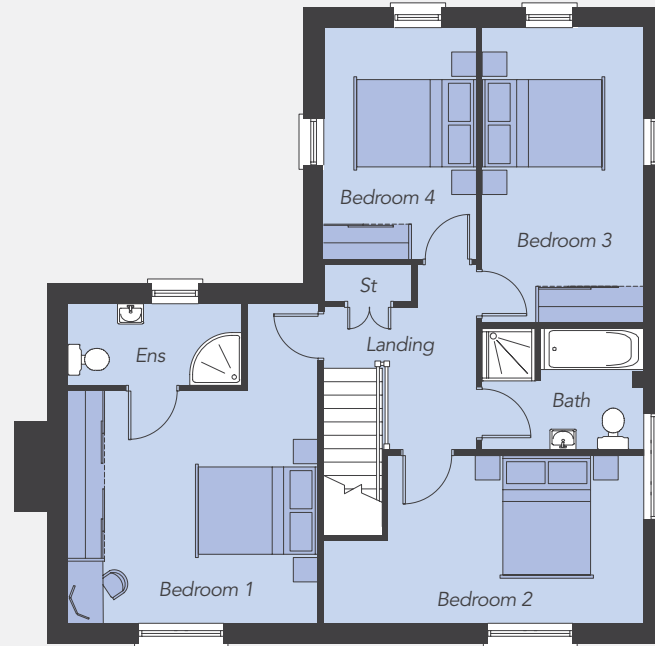

Computer Visual

The Gatelodge

Total Floor Area:
1,710 sq ft approx.

DRUMMAN MEADOWS

OFF PORTADOWN ROAD
ARMAGH

GROUND FLOOR

FIRST FLOOR

The Gatelodge

Total Floor Area:
1,710 sq ft approx.

GROUND FLOOR

Entrance Hall	
Living	17'11" x 14'0"
Family Room (max)	13'2" x 11'0"
Kitchen	11'5" x 11'0"
Dining / Snug	17'11" x 8'5"
Utility Room	6'7" x 5'6"
WC	7'1" x 2'11"

FIRST FLOOR

Bedroom 1 (max)	17'11" x 14'0"
Ensuite	9'9" x 4'7"
Bedroom 2 (max)	17'11" x 9'5"
Bedroom 3	16'6" x 9'0"
Bedroom 4	12'11" x 8'6"
Bathroom	9'0" x 6'9"

Computer Visual