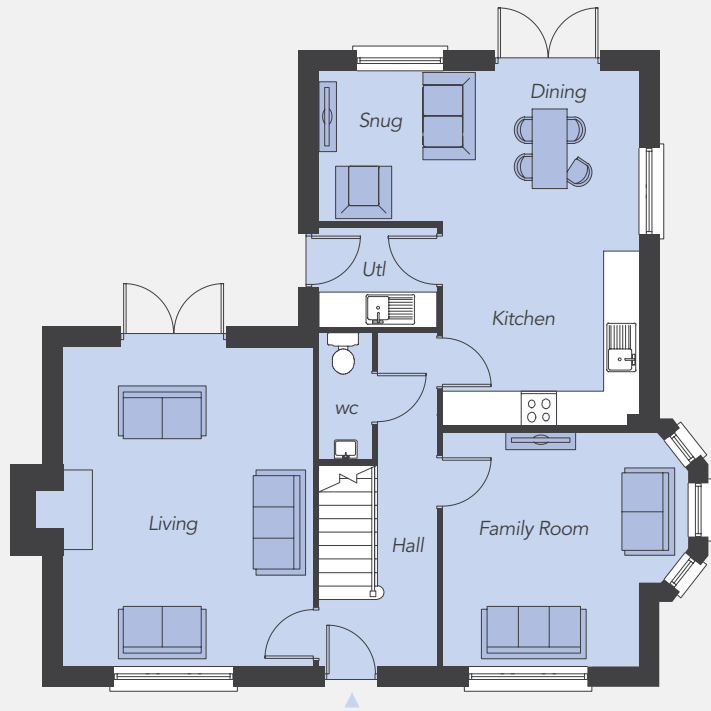

Computer Visual

The Gatelodge

Total Floor Area:
1,710 sq ft approx.

DRUMMAN MEADOWS

OFF PORTADOWN ROAD
ARMAGH

GROUND FLOOR

FIRST FLOOR

The Gatelodge

Total Floor Area:
1,710 sq ft approx.

GROUND FLOOR

Entrance Hall	
Living	17'11" x 14'0"
Family Room (max)	13'2" x 11'0"
Kitchen	11'5" x 11'0"
Dining / Snug	17'11" x 8'5"
Utility Room	6'7" x 5'6"
WC	7'1" x 2'11"

FIRST FLOOR

Bedroom 1 (max)	17'11" x 14'0"
Ensuite	9'9" x 4'7"
Bedroom 2 (max)	17'11" x 9'5"
Bedroom 3	16'6" x 9'0"
Bedroom 4	12'11" x 8'6"
Bathroom	9'0" x 6'9"

Computer Visual