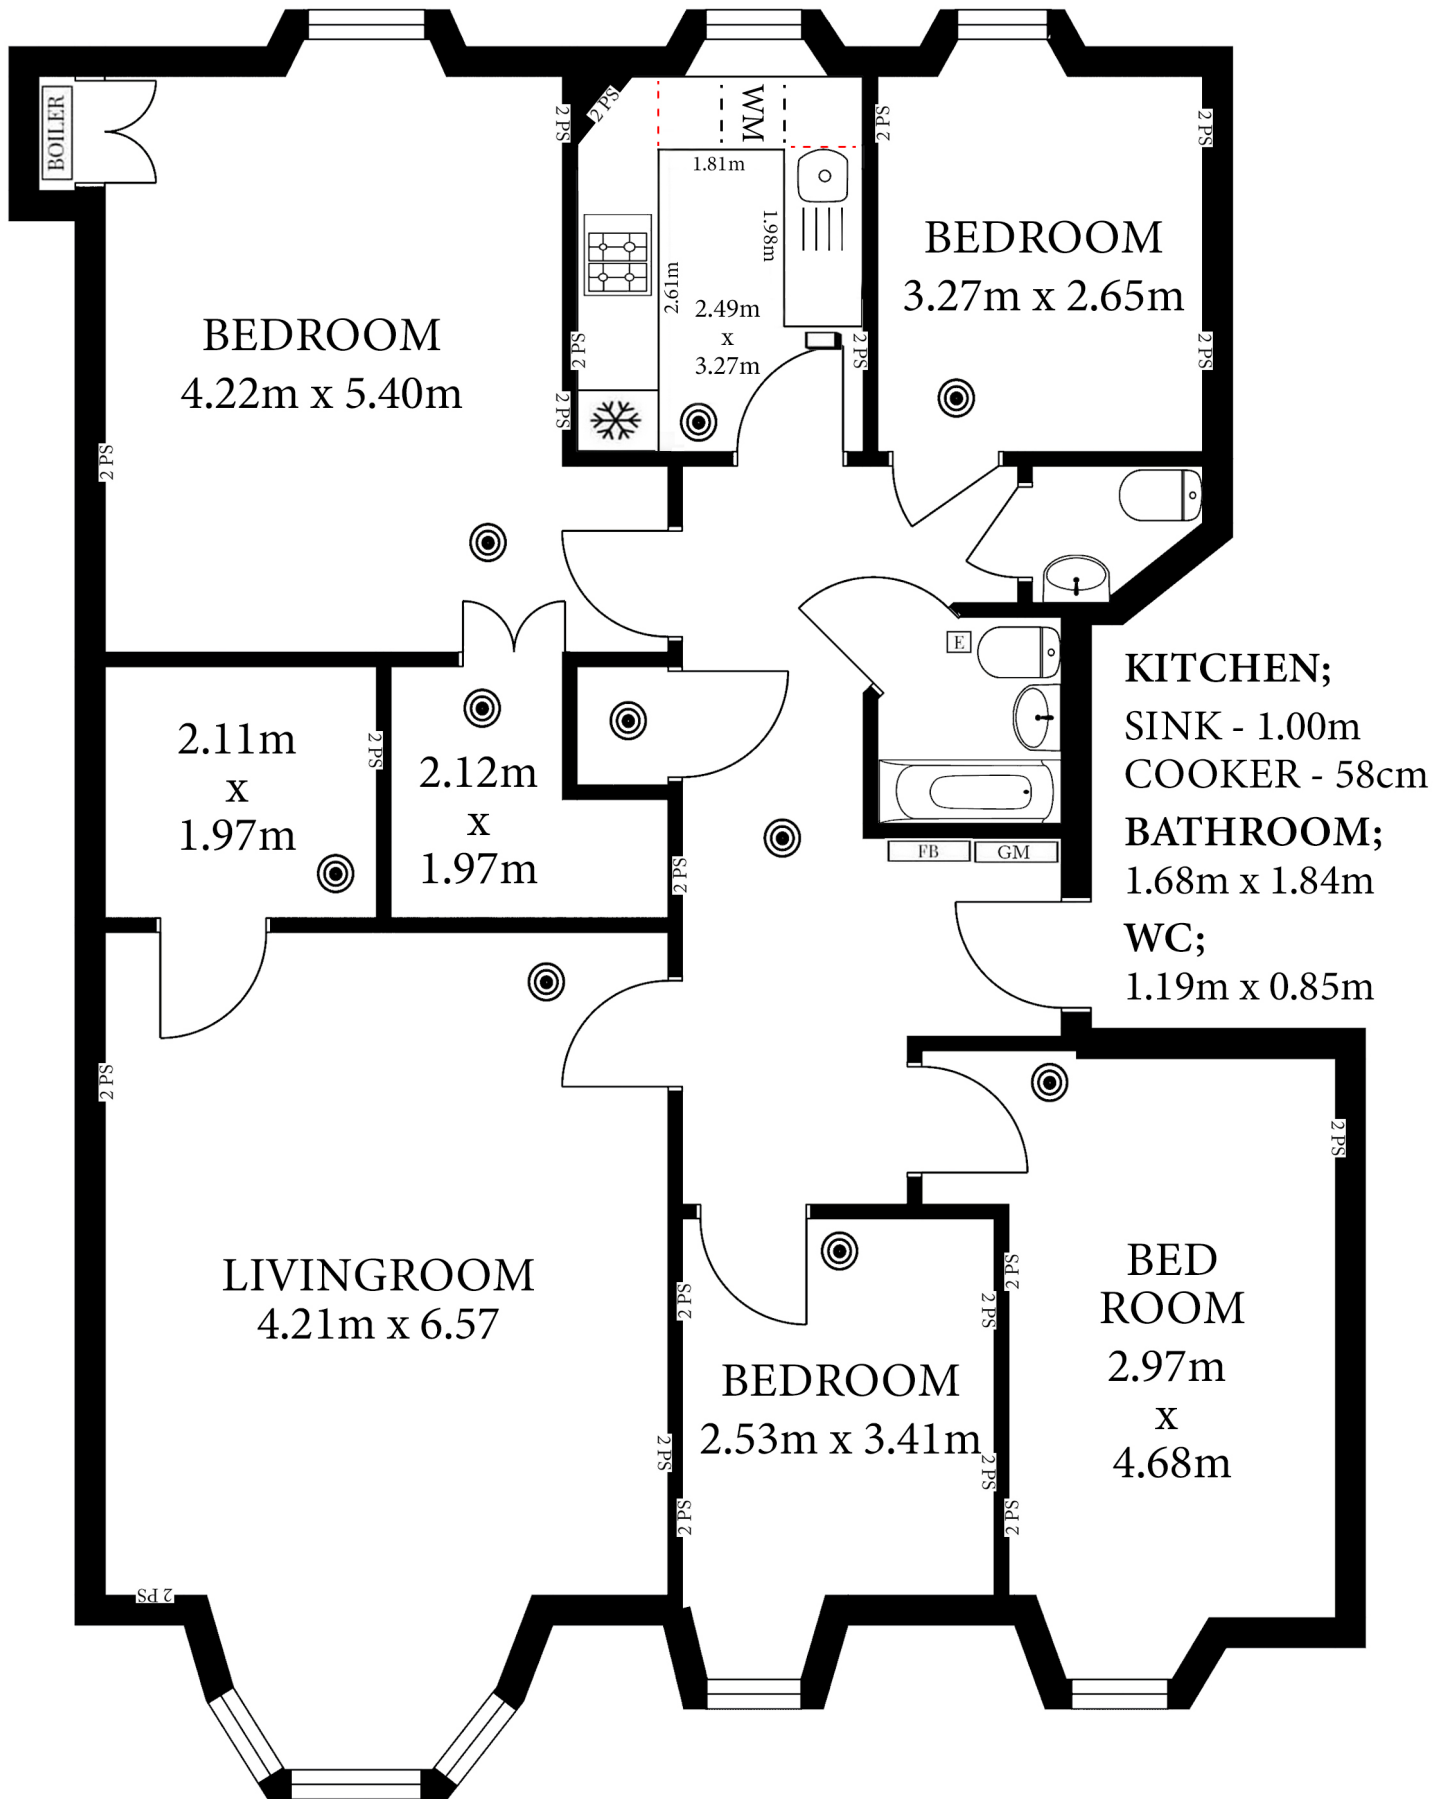

133 1F2 DALKEITH ROAD, EDINBURGH

TOTAL APPROX FLOOR AREA 109.9 SQ METERS

❄ FRIDGE/FREEZER

🔥 FIRE BLANKET

🚒 FIRE ALARM

🧯 FIRE EXTINGUISHER

1 PS 1 GANG PLUG SOCKET

2 PS 2 GANG PLUG SOCKET

TD TUMBLE DRYER

OV OVEN