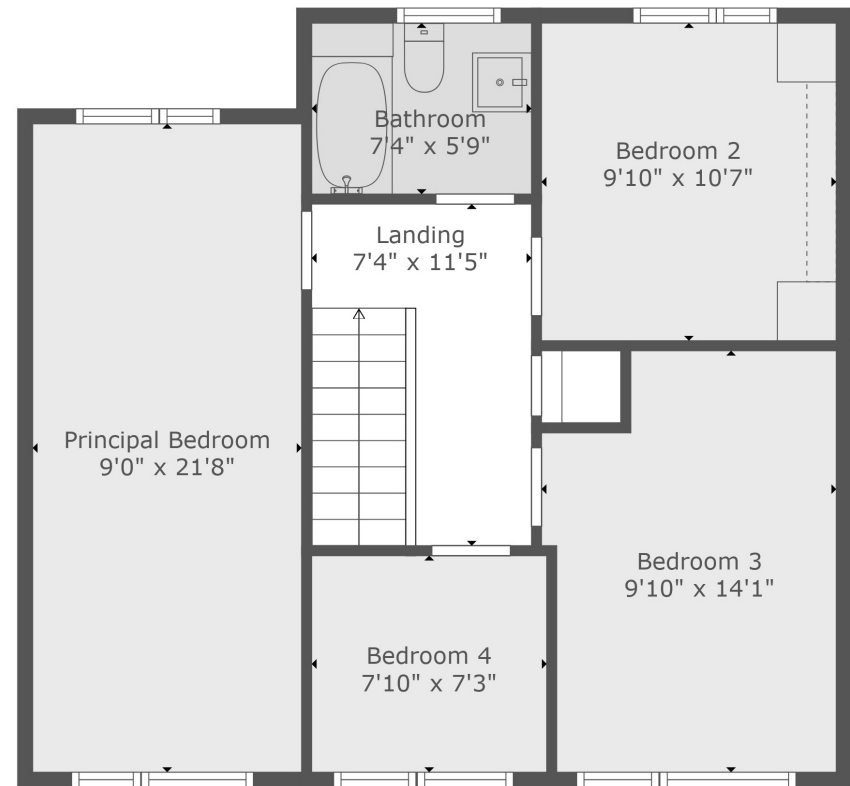

Floor 1

Floor 2

TOTAL: 1341 sq. ft
 FLOOR 1: 700 sq. ft, FLOOR 2: 641 sq. ft
 EXCLUDED AREAS: FIREPLACE: 8 sq. ft