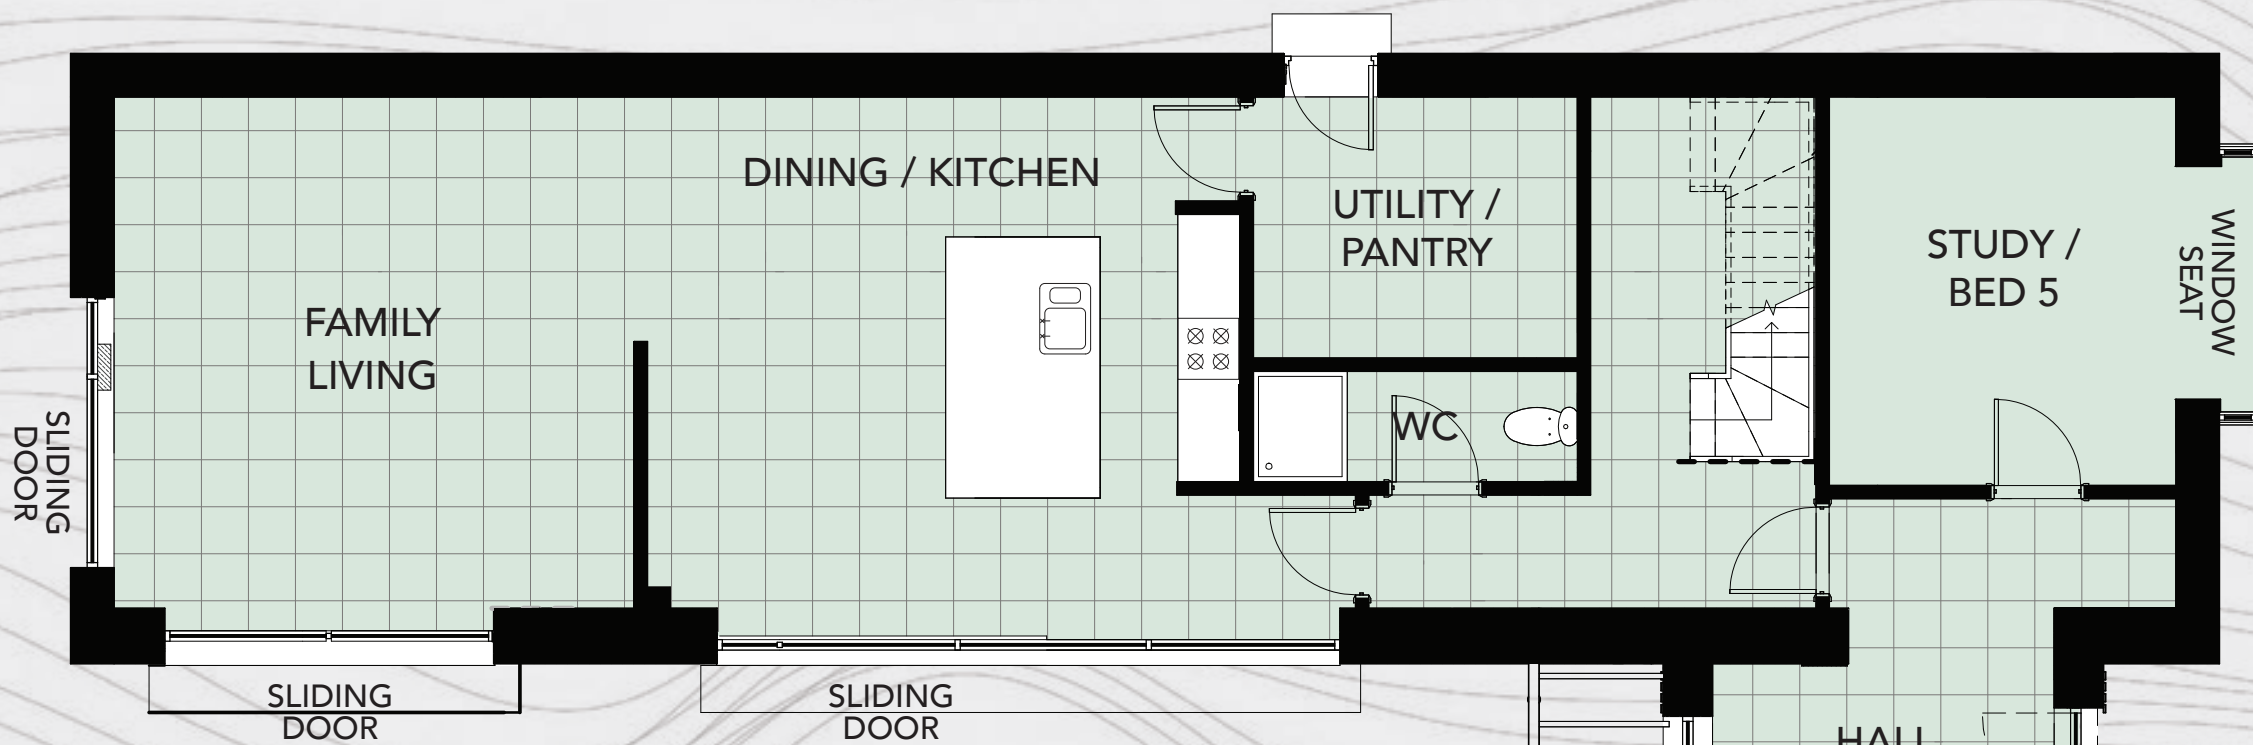

- AIR SOURCE HEAT PUMP
- SOLAR PANELS WITH BATTERY BACKUP

EPC RATED A

SIXTY ONE
**FARM
LODGE
DRIVE**
GREENISLAND

IMAGES USED FOR ILLUSTRATIVE PURPOSES

GROUND FLOOR

**TOTAL FLOOR AREA
2,440 SQ. FT. APPROX.
PLUS DOUBLE GARAGE**

SIXTY ONE
**FARM
LODGE
DRIVE**
GREENISLAND

**FIRST
FLOOR**

**TOTAL FLOOR AREA
2,440 SQ. FT. APPROX.
PLUS DOUBLE GARAGE**

SIXTY ONE
**FARM
LODGE
DRIVE**
GREENISLAND

SITE
LAYOUT

NOT TO SCALE

FARM LODGE DRIVE

61 FARM LODGE DRIVE