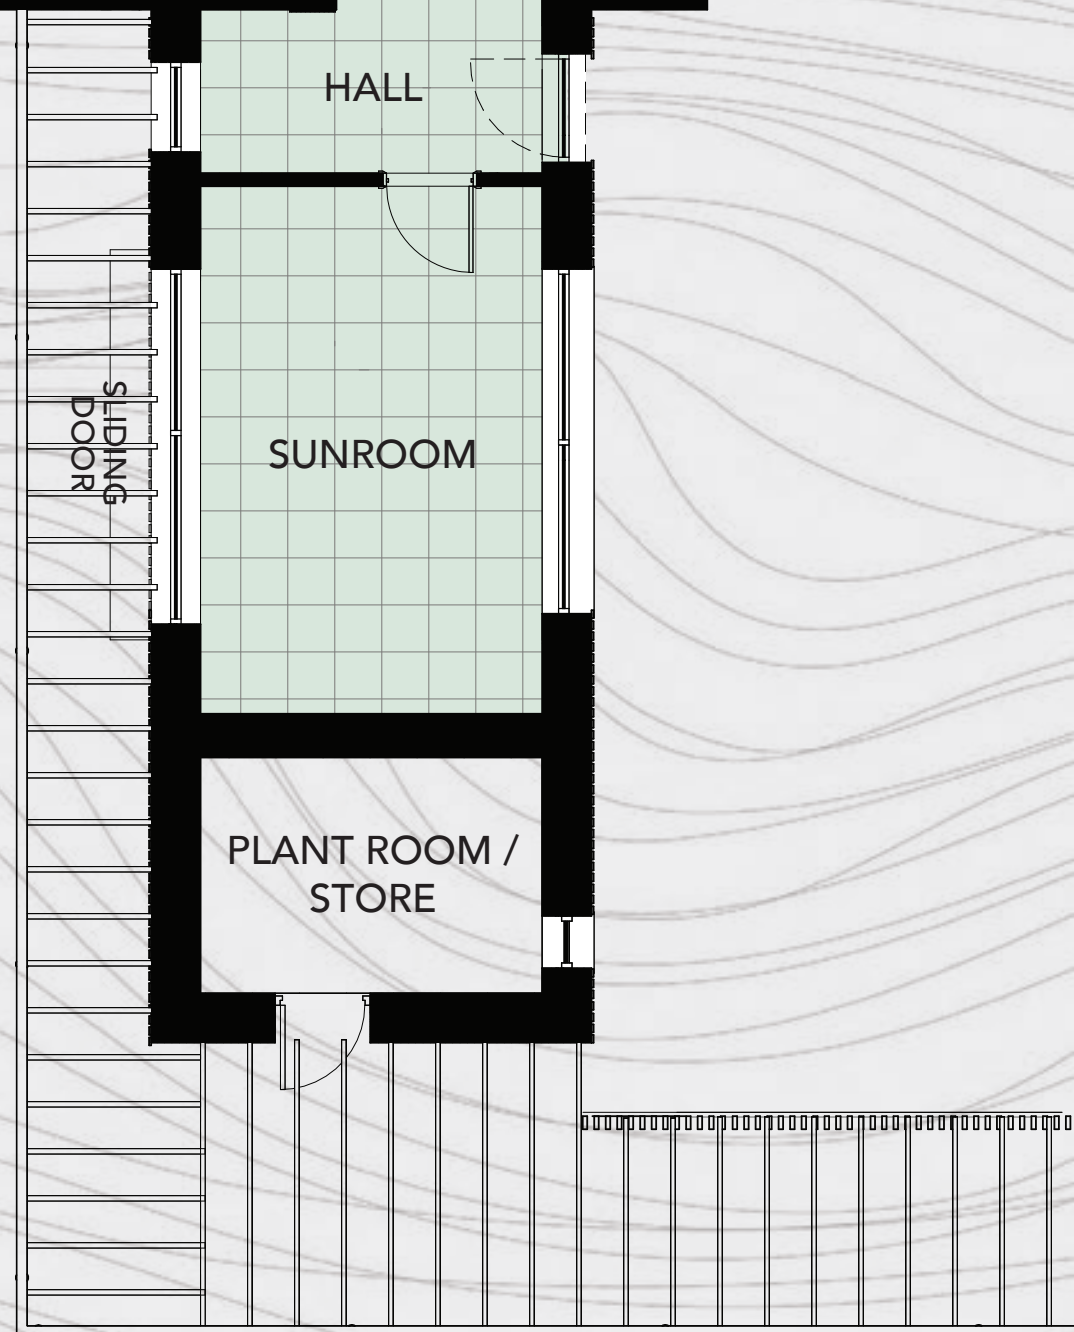

- AIR SOURCE HEAT PUMP
- SOLAR PANELS WITH BATTERY BACKUP

EPC RATED A

SIXTY ONE
**FARM
LODGE
DRIVE**
GREENISLAND

IMAGES USED FOR ILLUSTRATIVE PURPOSES

GROUND FLOOR

**TOTAL FLOOR AREA
2,440 SQ. FT. APPROX.
PLUS DOUBLE GARAGE**

SIXTY ONE
**FARM
LODGE
DRIVE**
GREENISLAND

**FIRST
FLOOR**

**TOTAL FLOOR AREA
2,440 SQ. FT. APPROX.
PLUS DOUBLE GARAGE**

SIXTY ONE
**FARM
LODGE
DRIVE**
GREENISLAND

SITE
LAYOUT

NOT TO SCALE

FARM LODGE DRIVE

61 FARM LODGE DRIVE