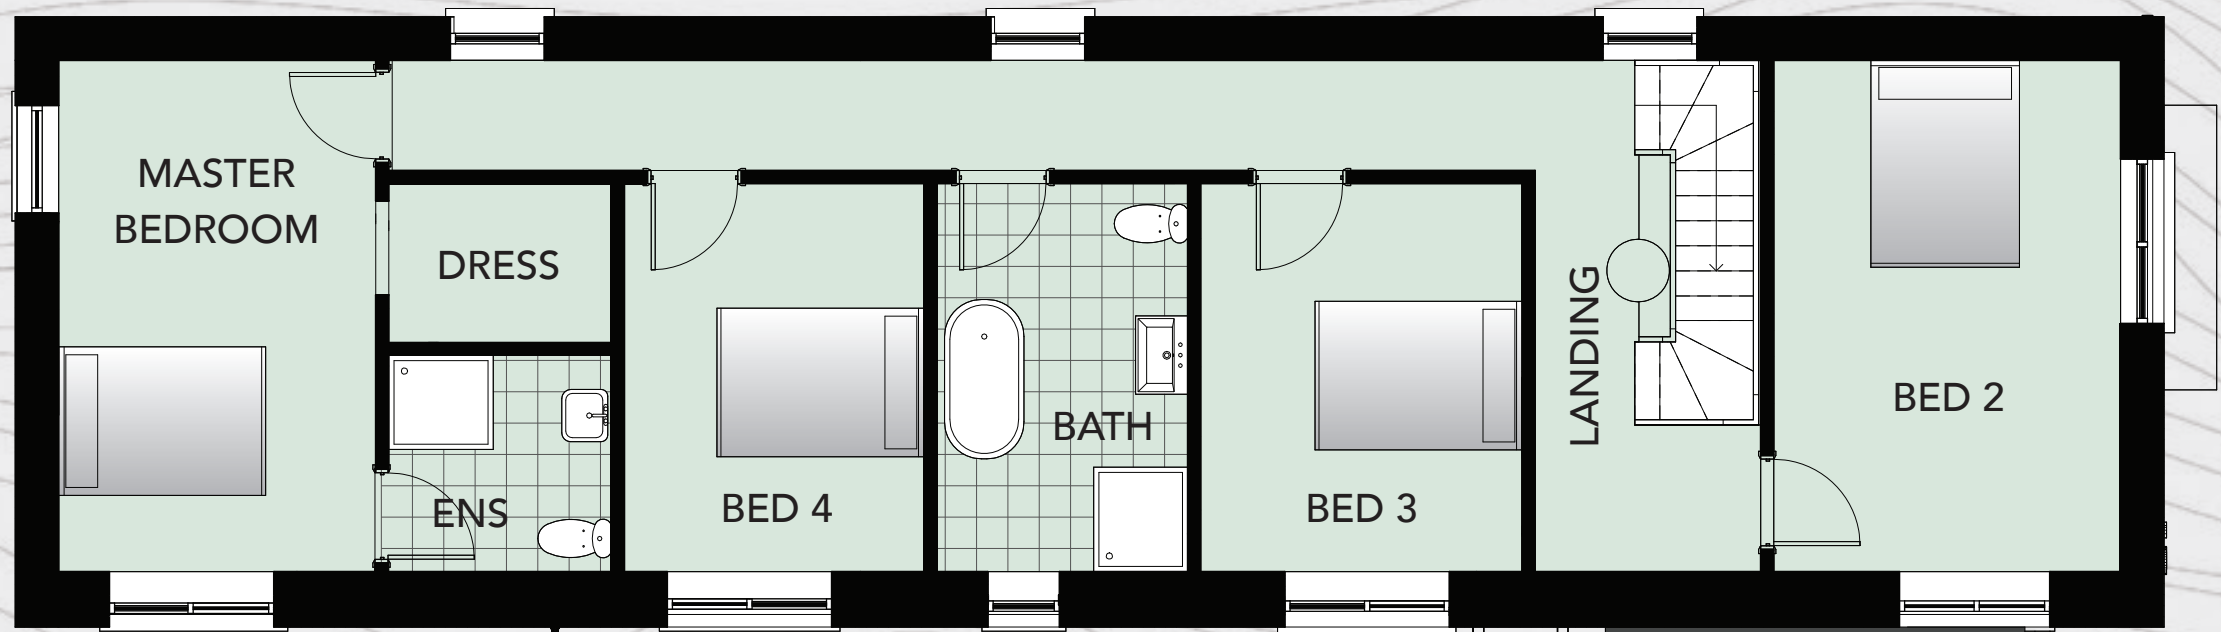

- AIR SOURCE HEAT PUMP
- SOLAR PANELS WITH BATTERY BACKUP

EPC RATED A

SIXTY ONE
**FARM
LODGE
DRIVE**
GREENISLAND

IMAGES USED FOR ILLUSTRATIVE PURPOSES

GROUND FLOOR

**TOTAL FLOOR AREA
2,440 SQ. FT. APPROX.
PLUS DOUBLE GARAGE**

SIXTY ONE
**FARM
LODGE
DRIVE**
GREENISLAND

**FIRST
FLOOR**

**TOTAL FLOOR AREA
2,440 SQ. FT. APPROX.
PLUS DOUBLE GARAGE**

SIXTY ONE
**FARM
LODGE
DRIVE**
GREENISLAND

SITE
LAYOUT

NOT TO SCALE

FARM LODGE DRIVE

61 FARM LODGE DRIVE