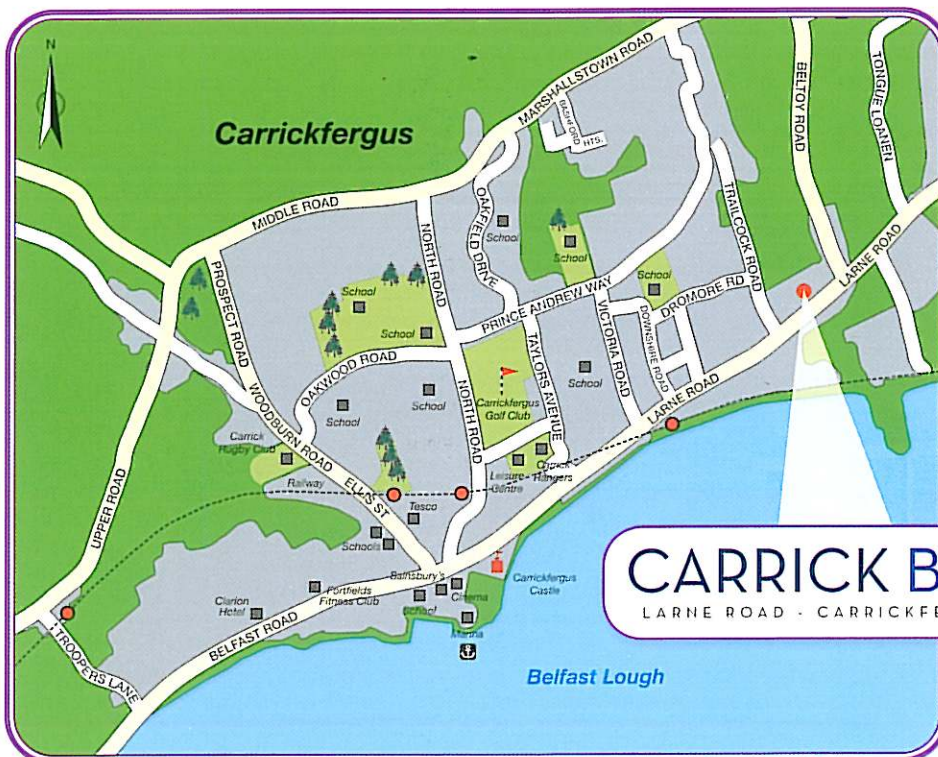

SITE LAYOUT - Not to scale

LOCATION MAP - Not to scale

7 Joymount, Carrickfergus  
**Tel: 028 9336 3931**  
[www.huntercampbell.co.uk](http://www.huntercampbell.co.uk)